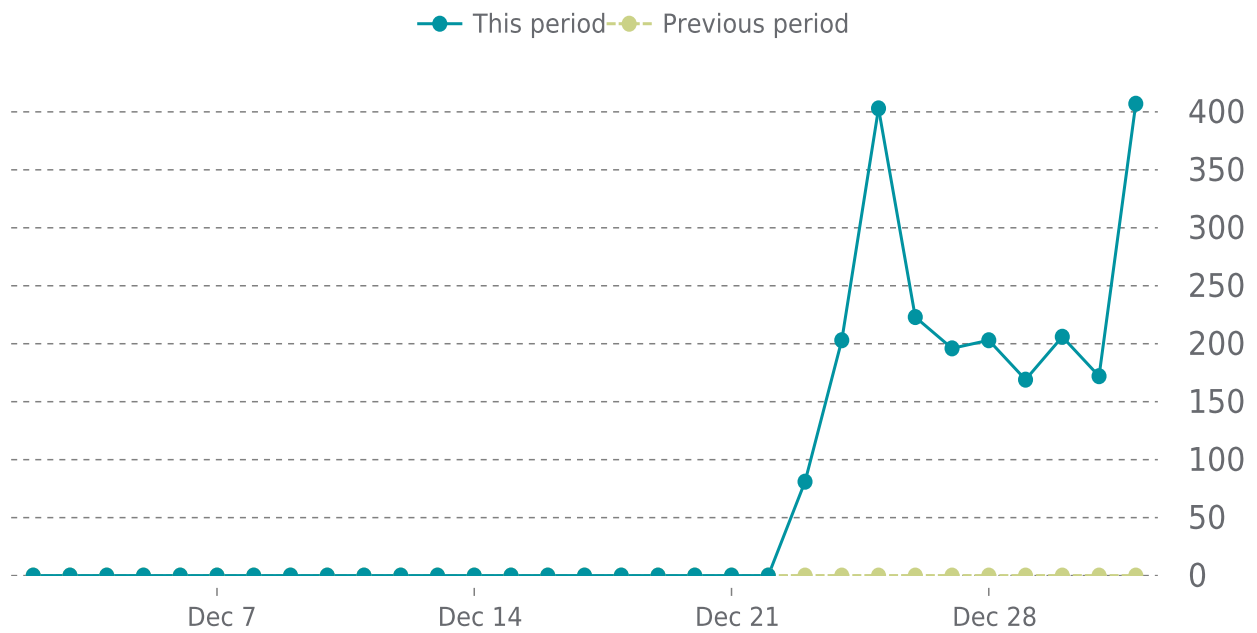

last 30 days

100%

UPTIME HISTORY

Event	Date	Reason	Duration
UP	12/23/2024	-	8d 16h

✓ ANALYTICS

Traffic up by: **0%**
12/01/2024 to 12/31/2024

SESSIONS

SECURITY