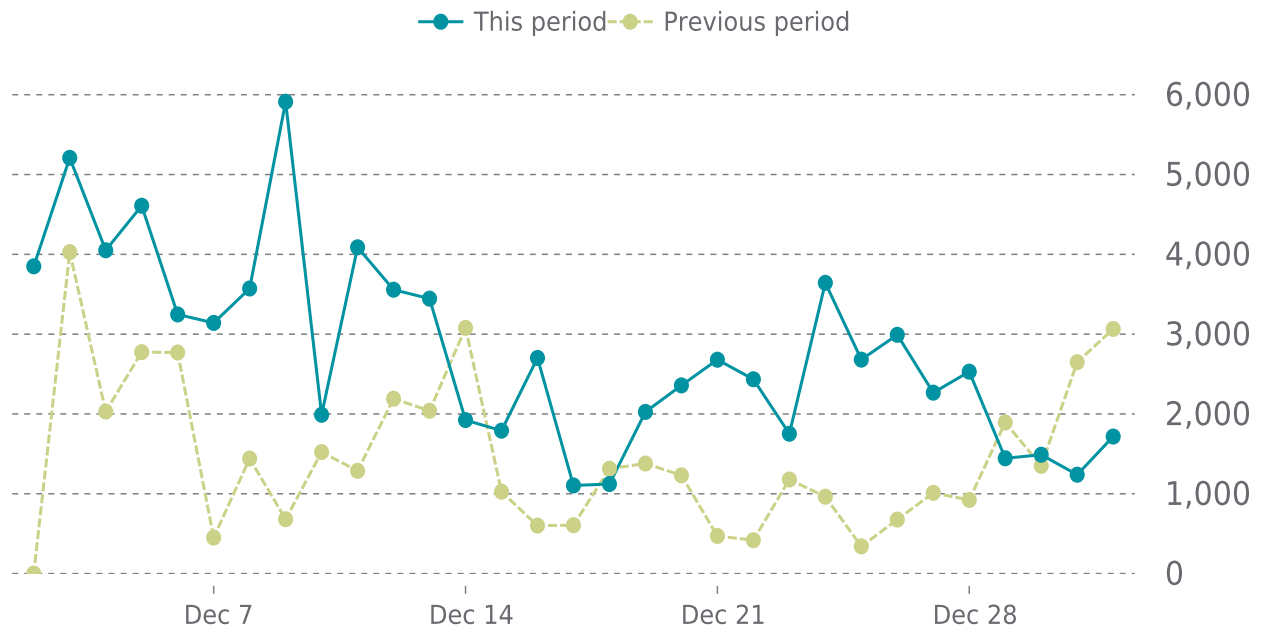

UPDATES HISTORY (2/2)

Theme name	Theme version	Date
Twenty Twenty-One	2.3 → 2.4	12/11/2024
Divi	4.27.1 → 4.27.4	12/11/2024

WordPress	WordPress version	Date
-	6.6.2 → 6.7.1	12/11/2024

UPTIME

Up for: **119d 2h**
Overall Uptime: **100.000%**

OVERVIEW

last 24 hours
100%

last 7 days
100%

last 30 days
100%

UPTIME HISTORY

Event	Date	Reason	Duration
UP	09/03/2024	-	119d 2h

✓ ANALYTICS

Traffic up by: **90.7%**

12/01/2024 to 12/31/2024

SESSIONS

SECURITY

Total security checks: **6**

12/01/2024 to 12/31/2024

MOST RECENT SCAN

12/30/2024

Status: **Clean**