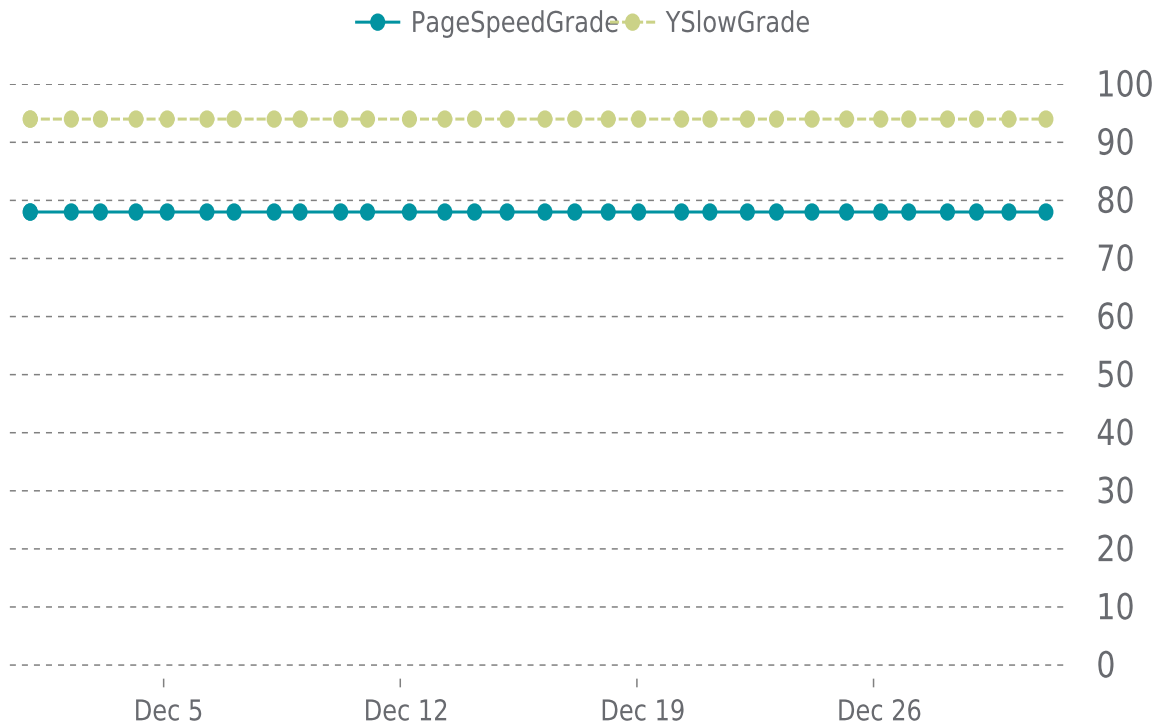

✓ PERFORMANCE

Total performance checks: **32**

12/01/2024 to 12/31/2024

MOST RECENT SCAN

12/31/2024

PageSpeed Grade

C (78%)

Previous check: 78%

YSlow Grade

A (94%)

Previous check: 94%

PERFORMANCE OVERVIEW

PERFORMANCE HISTORY (1/3)

Date	Load time	PageSpeed	YSlow
12/31/2025 02:23	1.20 s	C (78%)	A (94%)
12/30/2025 00:08	1.10 s	C (78%)	A (94%)
12/29/2025 01:07	1.16 s	C (78%)	A (94%)
12/28/2024 04:29	1.31 s	C (78%)	A (94%)
12/27/2024 00:58	1.14 s	C (78%)	A (94%)
12/26/2024 05:05	0.87 s	C (78%)	A (94%)
12/25/2024 04:52	1.05 s	C (78%)	A (94%)
12/24/2024 04:18	1.93 s	C (78%)	A (94%)
12/23/2024 03:06	1.21 s	C (78%)	A (94%)
12/22/2024 06:25	1.05 s	C (78%)	A (94%)
12/21/2024 03:49	0.90 s	C (78%)	A (94%)
12/20/2024 07:43	0.92 s	C (78%)	A (94%)
12/19/2024 01:14	0.98 s	C (78%)	A (94%)
12/18/2024 03:37	0.88 s	C (78%)	A (94%)
12/17/2024 03:53	1.25 s	C (78%)	A (94%)

PERFORMANCE HISTORY (2/3)

Date	Load time	PageSpeed	YSlow
12/16/2024 06:43	1.23 s	C (78%)	A (94%)
12/15/2024 03:50	1.18 s	C (78%)	A (94%)
12/14/2024 04:43	1.20 s	C (78%)	A (94%)
12/13/2024 07:37	1.23 s	C (78%)	A (94%)
12/12/2024 06:30	1.44 s	C (78%)	A (94%)
12/11/2024 00:44	1.22 s	C (78%)	A (94%)
12/10/2024 05:42	1.19 s	C (78%)	A (94%)
12/09/2024 00:52	1.16 s	C (78%)	A (94%)
12/08/2024 06:26	1.08 s	C (78%)	A (94%)
12/07/2024 02:00	1.21 s	C (78%)	A (94%)
12/06/2024 06:44	1.25 s	C (78%)	A (94%)
12/05/2024 02:31	1.22 s	C (78%)	A (94%)
12/04/2024 04:23	1.58 s	C (78%)	A (94%)
12/03/2024 03:07	1.15 s	C (78%)	A (94%)
12/02/2024 06:27	1.12 s	C (78%)	A (94%)