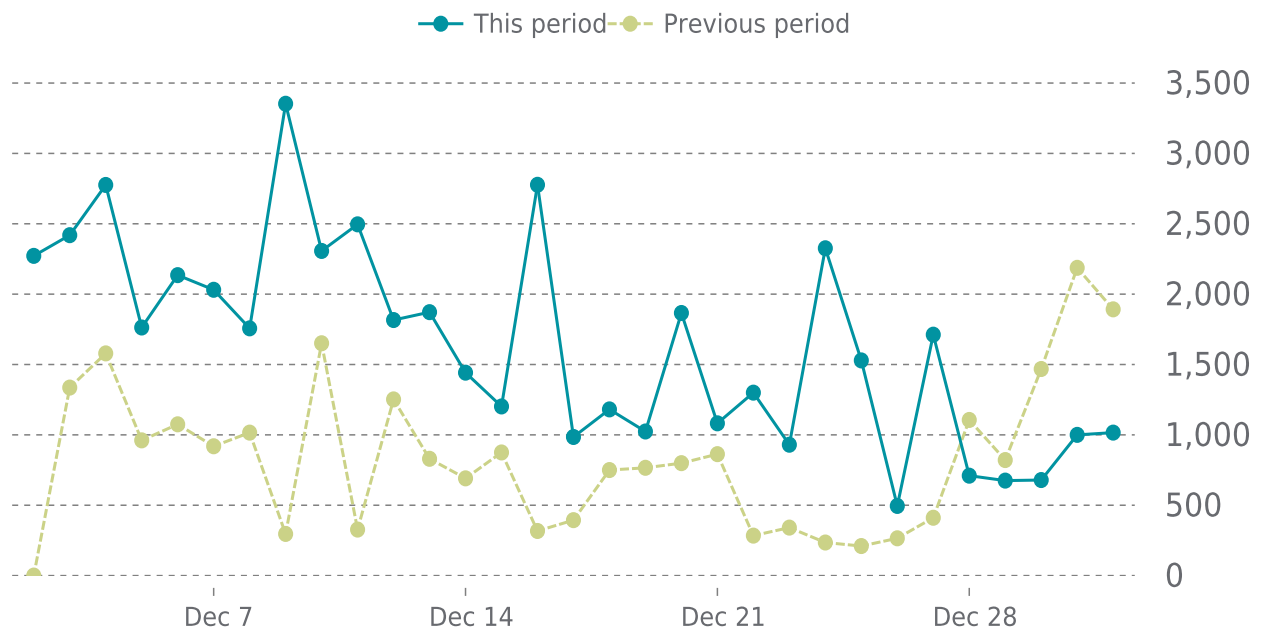

UPDATES HISTORY (2/2)

Theme name	Theme version	Date
Twenty Twenty-One	2.3 → 2.4	12/10/2024
Twenty Twenty	2.7 → 2.8	12/10/2024
Twenty Nineteen	2.9 → 3.0	12/10/2024
Divi	4.27.3 → 4.27.4	12/10/2024

WordPress	WordPress version	Date
-	6.6.2 → 6.7.1	12/11/2024

UPTIME

Up for: **174d**
Overall Uptime: **100.000%**

OVERVIEW

last 24 hours
100%

last 7 days
100%

last 30 days
100%

UPTIME HISTORY

Event	Date	Reason	Duration
UP	07/11/2024	-	174d

✓ ANALYTICS

Traffic up by: **96.5%**
12/01/2024 to 12/31/2024

SESSIONS

SECURITY

Total security checks: **6**

12/01/2024 to 12/31/2024

MOST RECENT SCAN

12/30/2024