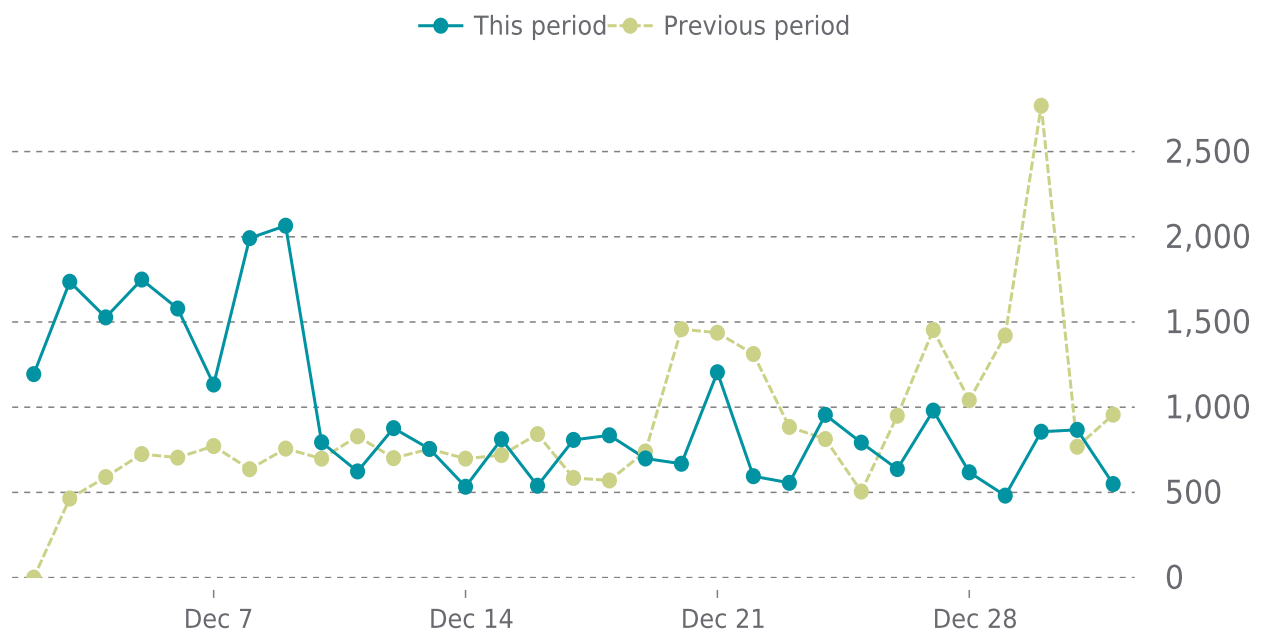

UPDATES HISTORY (2/2)

Theme name	Theme version	Date
Twenty Twenty-One	2.3 → 2.4	12/10/2024
Twenty Twenty	2.7 → 2.8	12/10/2024
Twenty Nineteen	2.9 → 3.0	12/10/2024
Divi	4.27.3 → 4.27.4	12/10/2024

WordPress	WordPress version	Date
-	6.6.2 → 6.7.1	12/11/2024

UPTIME

Up for: **419d 15h**
Overall Uptime: **100.000%**

OVERVIEW

last 24 hours
100%

last 7 days
100%

last 30 days
100%

UPTIME HISTORY

Event	Date	Reason	Duration
UP	11/08/2023	-	419d 15h

✓ ANALYTICS

Traffic up by: **8.9%**

12/01/2024 to 12/31/2024

SESSIONS

SECURITY

Total security checks: **5**

12/01/2024 to 12/31/2024

MOST RECENT SCAN