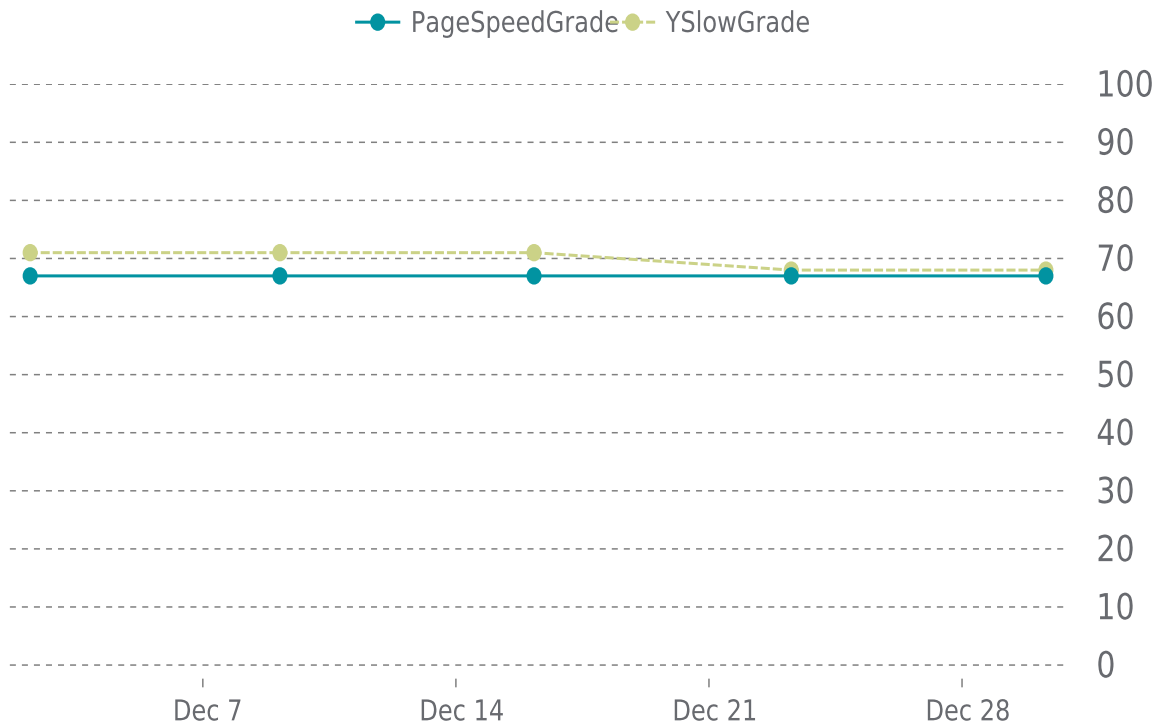

✓ PERFORMANCE

Total performance checks: **5**

12/01/2024 to 12/31/2024

MOST RECENT SCAN

12/30/2024

PageSpeed Grade

D (67%)

Previous check: 67%

YSlow Grade

D (68%)

Previous check: 68%

PERFORMANCE OVERVIEW

PERFORMANCE HISTORY

Date	Load time	PageSpeed	YSlow
12/30/2025 07:41	2.30 s	D (67%)	D (68%)
12/23/2024 06:38	2.27 s	D (67%)	D (68%)
12/16/2024 03:53	1.90 s	D (67%)	C (71%)
12/09/2024 03:11	2.22 s	D (67%)	C (71%)
12/02/2024 05:23	2.24 s	D (67%)	C (71%)