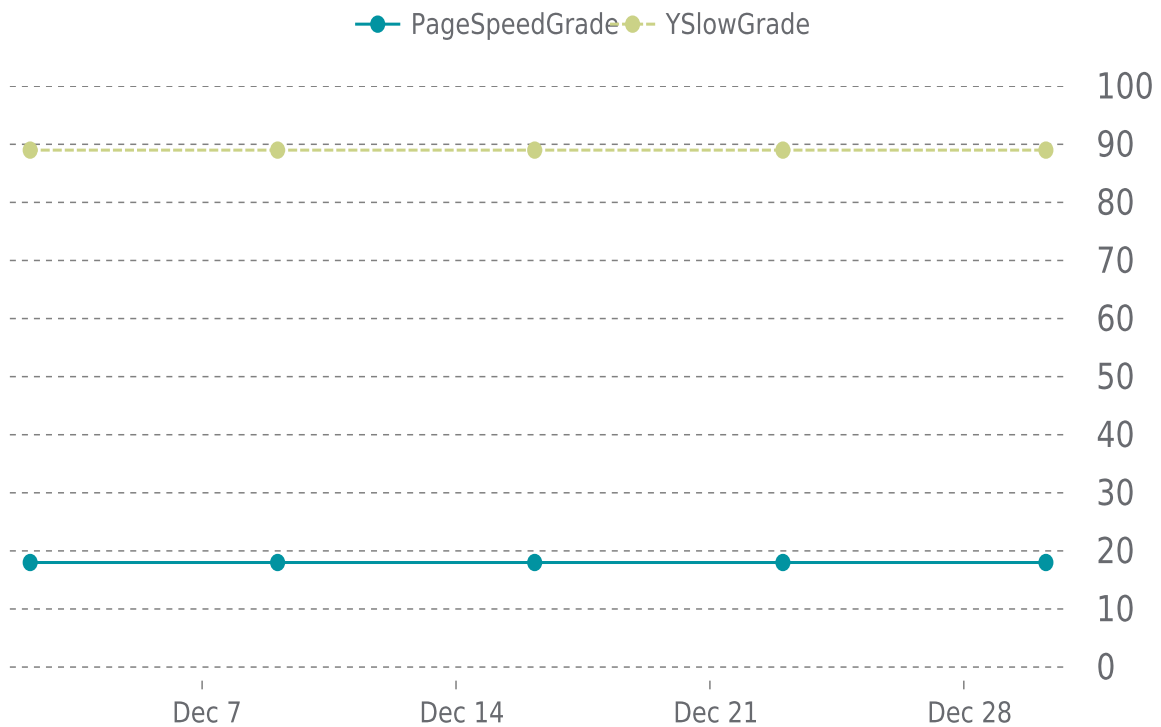

✓ PERFORMANCE

Total performance checks: **5**

12/01/2024 to 12/31/2024

MOST RECENT SCAN

12/30/2024

PageSpeed Grade

F (18%)

Previous check: 18%

YSlow Grade

B (89%)

Previous check: 89%

PERFORMANCE OVERVIEW

PERFORMANCE HISTORY

Date	Load time	PageSpeed	YSlow
12/30/2025 06:20	2.62 s	F (18%)	B (89%)
12/23/2024 00:18	1.14 s	F (18%)	B (89%)
12/16/2024 04:03	1.95 s	F (18%)	B (89%)
12/09/2024 01:57	1.46 s	F (18%)	B (89%)
12/02/2024 06:13	1.31 s	F (18%)	B (89%)