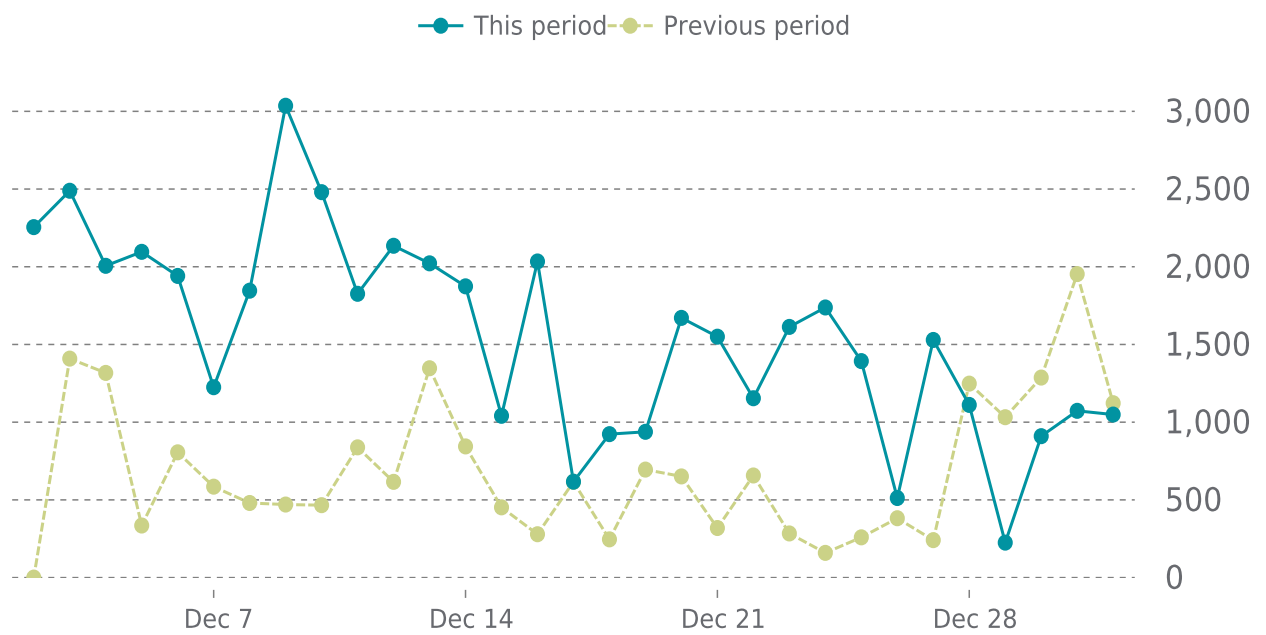

UPDATES HISTORY (2/2)

Theme name	Theme version	Date
Twenty Twenty-One	2.3 → 2.4	12/11/2024
Divi	4.27.2 → 4.27.4	12/11/2024

WordPress	WordPress version	Date
-	6.6.2 → 6.7.1	12/11/2024

✓ ANALYTICS

Traffic up by: **125.8%**
12/01/2024 to 12/31/2024

SESSIONS

SECURITY

Total security checks: **6**

12/01/2024 to 12/31/2024

MOST RECENT SCAN

12/30/2024

Status: **Clean**

Malware: **Clean**