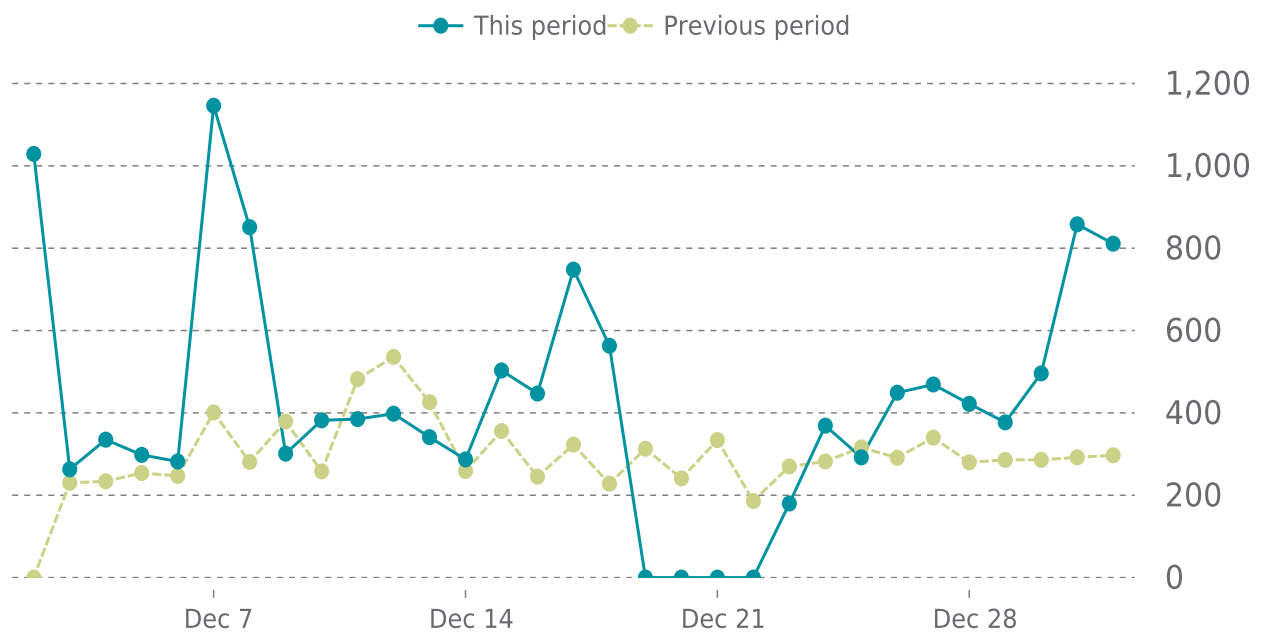

## OVERVIEW

last 24 hours  
**100%**

last 7 days  
**100%**

last 30 days  
**100%**

## UPTIME HISTORY

Event	Date	Reason	Duration
UP	06/25/2024	-	189d 17h

# ✓ ANALYTICS

Traffic up by: **45.1%**  
12/01/2024 to 12/31/2024

## SESSIONS