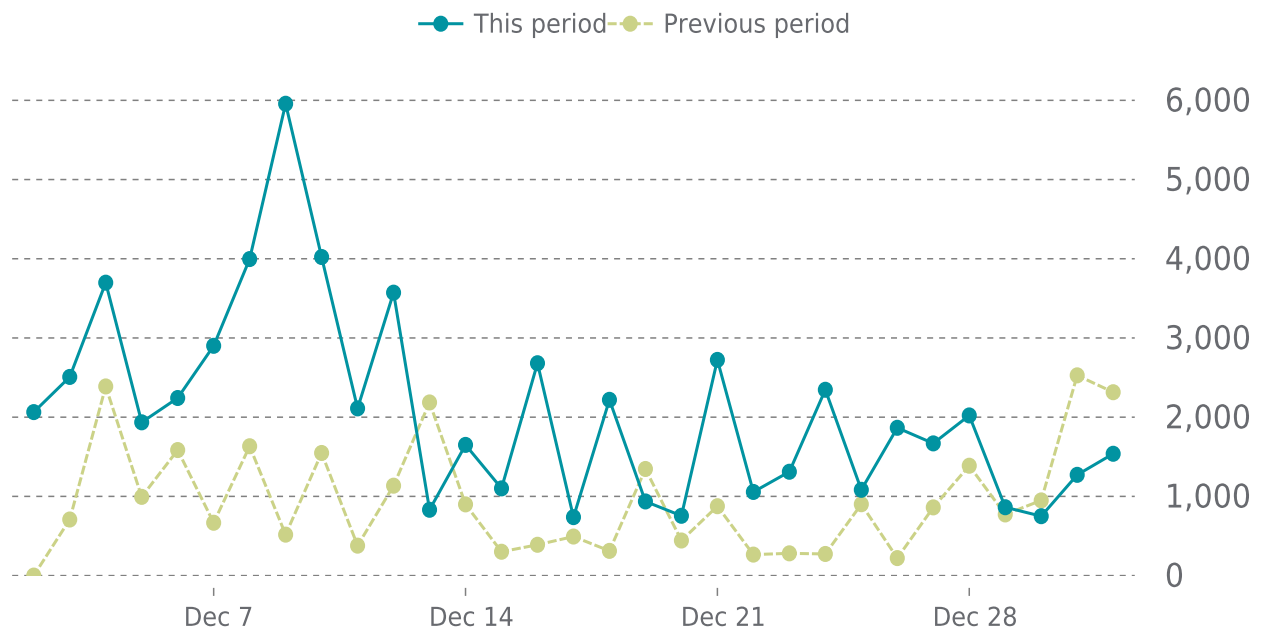

Theme name	Theme version		Date
Twenty Twenty-One	2.3	→ 2.4	12/11/2024

UPDATES HISTORY

Theme name	Theme version	Date
Divi	4.27.3 → 4.27.4	12/11/2024

WordPress	WordPress version	Date
-	6.6.2 → 6.7.1	12/12/2024

100%

UPTIME HISTORY

Event	Date	Reason	Duration
UP	09/03/2024	-	119d 2h

✓ ANALYTICS

Traffic up by: **118%**

12/01/2024 to 12/31/2024

SESSIONS

SECURITY