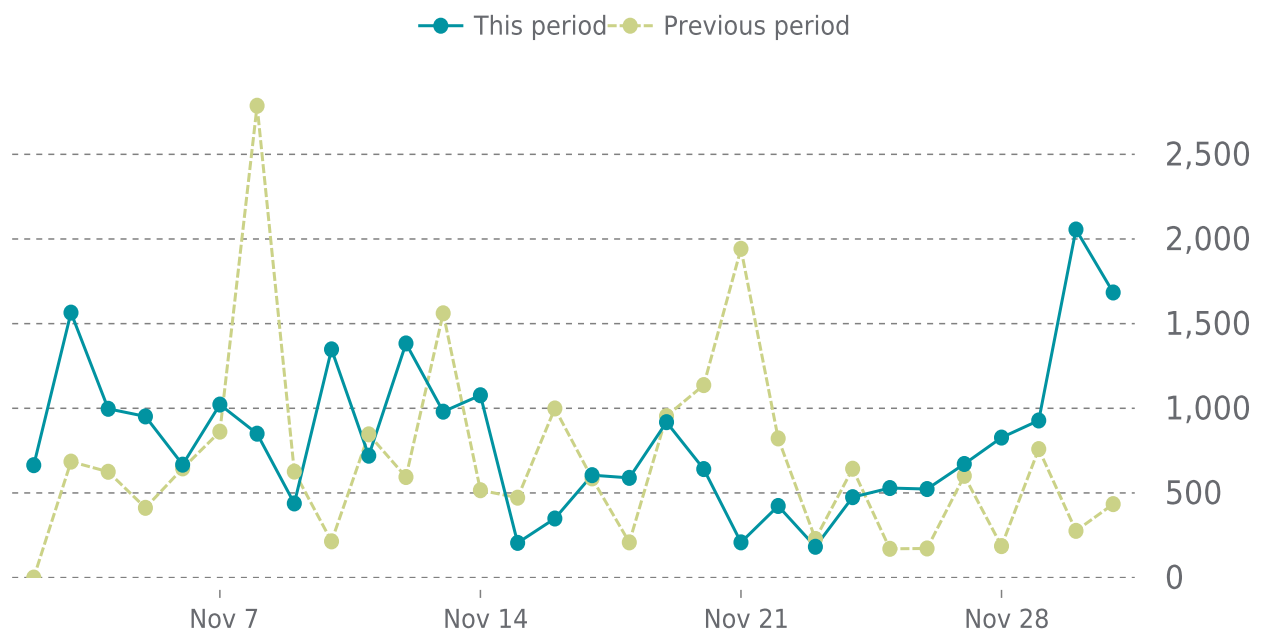

UPTIME HISTORY

Event	Date	Reason	Duration
UP	10/30/2023	-	397d 15h

✓ ANALYTICS

Traffic up by: **16.8%**

11/01/2024 to 11/30/2024

SESSIONS

SECURITY

Total security checks: **6**