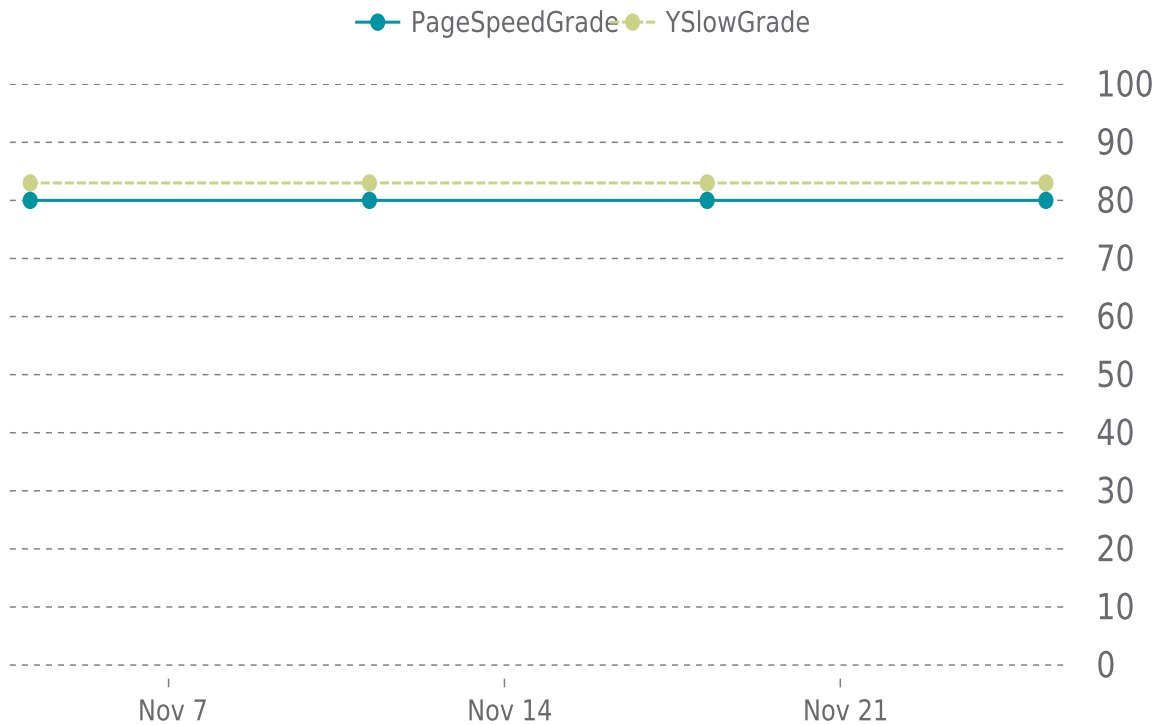

✓ PERFORMANCE

Total performance checks: **4**

11/01/2024 to 11/30/2024

MOST RECENT SCAN

11/25/2024

PageSpeed Grade

B (80%)

Previous check: 80%

YSlow Grade

B (83%)

Previous check: 83%

PERFORMANCE OVERVIEW

PERFORMANCE HISTORY

Date	Load time	PageSpeed	YSlow
11/25/2024 06:51	1.36 s	B (80%)	B (83%)
11/18/2024 05:25	1.68 s	B (80%)	B (83%)
11/11/2024 04:29	1.67 s	B (80%)	B (83%)
11/04/2024 02:46	1.53 s	B (80%)	B (83%)