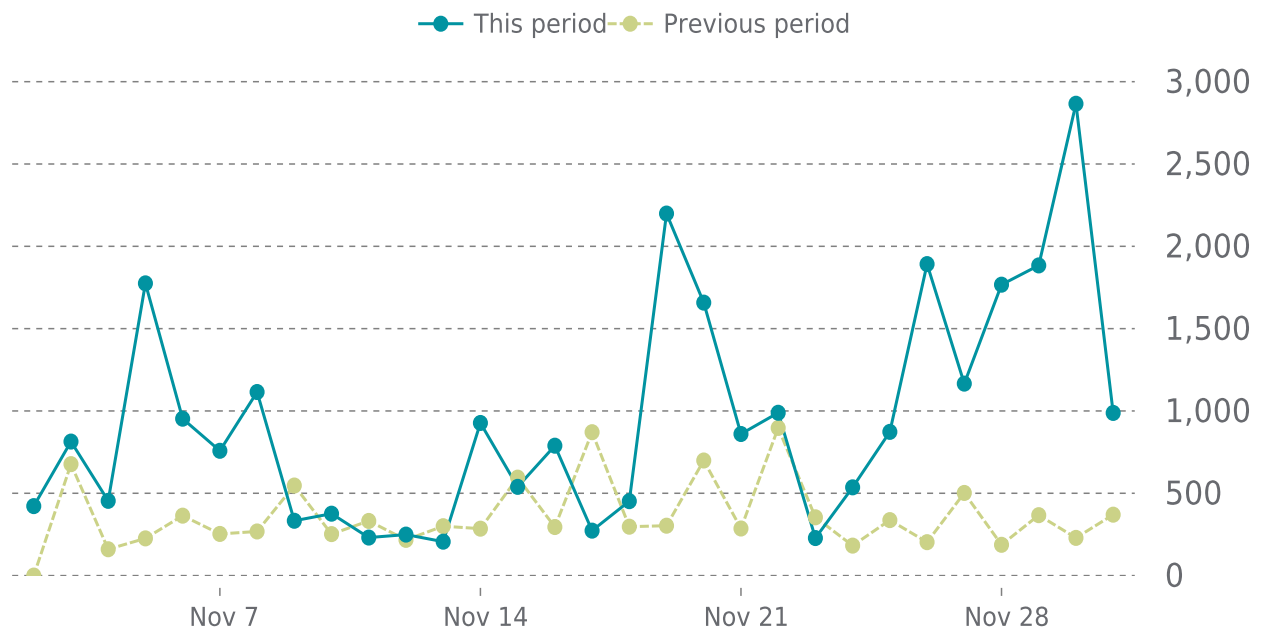

last 30 days

100%

UPTIME HISTORY

Event	Date	Reason	Duration
UP	06/22/2024	-	161d 21h

✓ ANALYTICS

Traffic up by: **163.2%**

11/01/2024 to 11/30/2024

SESSIONS

SECURITY

Total security checks: **3**

11/01/2024 to 11/30/2024

MOST RECENT SCAN

11/25/2024

Status: **Clean**

Malware: **Clean**

Web Trust: **Clean**