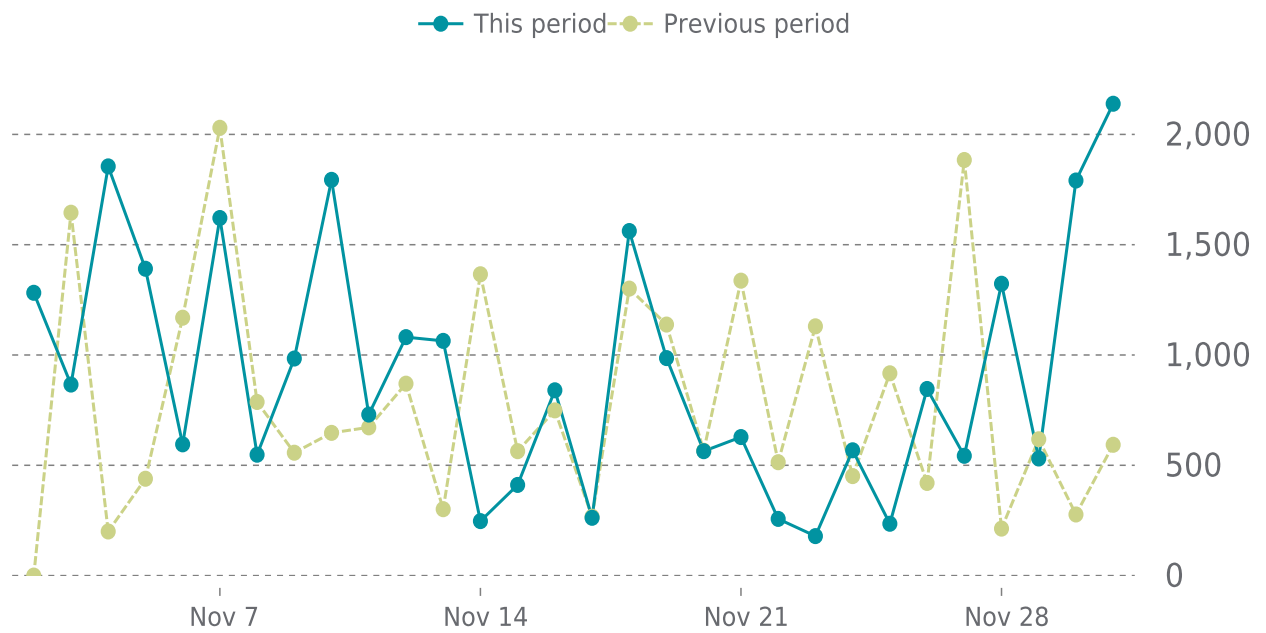

UPTIME

Up for: **306d**
Overall Uptime: **100.000%**

OVERVIEW

last 24 hours
100%

last 7 days
100%

last 30 days
100%

UPTIME HISTORY

Event	Date	Reason	Duration
UP	01/29/2024	-	306d

✓ ANALYTICS

Traffic up by: **17.4%**

11/01/2024 to 11/30/2024

SESSIONS

SECURITY

Total security checks: **5**

11/01/2024 to 11/30/2024

MOST RECENT SCAN