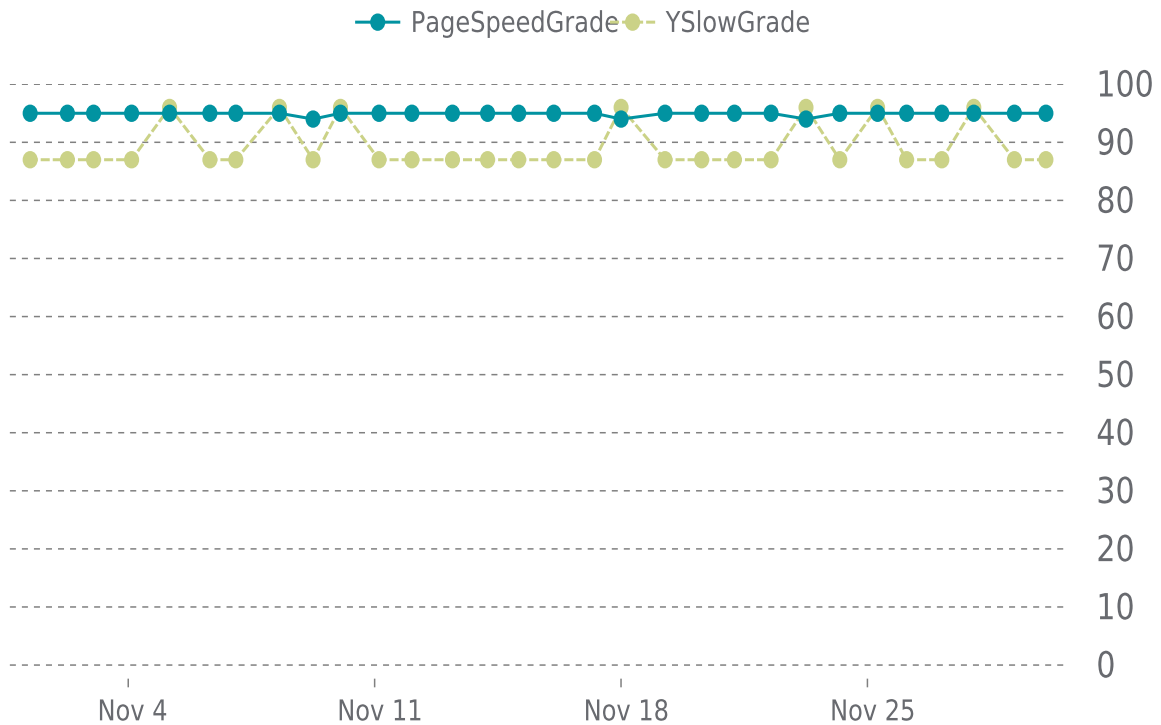

YSlow Grade

B (87%)

Previous check: 87%

PERFORMANCE OVERVIEW

PERFORMANCE HISTORY (1/3)

Date	Load time	PageSpeed	YSlow
11/30/2024 01:42	0.81 s	A (95%)	B (87%)
11/29/2024 04:12	0.74 s	A (95%)	B (87%)
11/28/2024 00:32	0.57 s	A (95%)	A (96%)
11/27/2024 02:44	0.79 s	A (95%)	B (87%)
11/26/2024 02:42	0.74 s	A (95%)	B (87%)
11/25/2024 06:56	0.54 s	A (95%)	A (96%)
11/24/2024 05:10	0.78 s	A (95%)	B (87%)
11/23/2024 06:07	0.49 s	A (94%)	A (96%)
11/22/2024 06:20	0.76 s	A (95%)	B (87%)
11/21/2024 05:19	0.82 s	A (95%)	B (87%)
11/20/2024 06:59	0.75 s	A (95%)	B (87%)
11/19/2024 05:59	0.87 s	A (95%)	B (87%)
11/18/2024 00:03	0.58 s	A (94%)	A (96%)
11/17/2024 05:56	0.77 s	A (95%)	B (87%)
11/16/2024 02:10	0.77 s	A (95%)	B (87%)