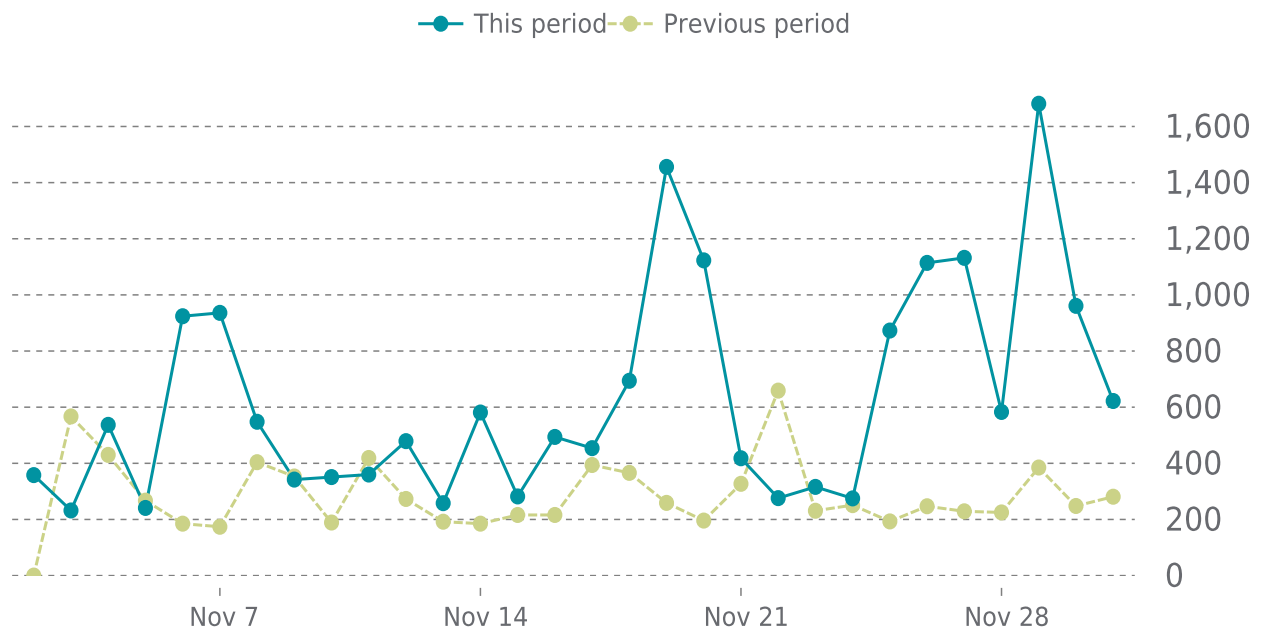

last 30 days

100%

UPTIME HISTORY

Event	Date	Reason	Duration
UP	07/12/2024	-	141d 21h

✓ ANALYTICS

Traffic up by: **120.8%**

11/01/2024 to 11/30/2024

SESSIONS