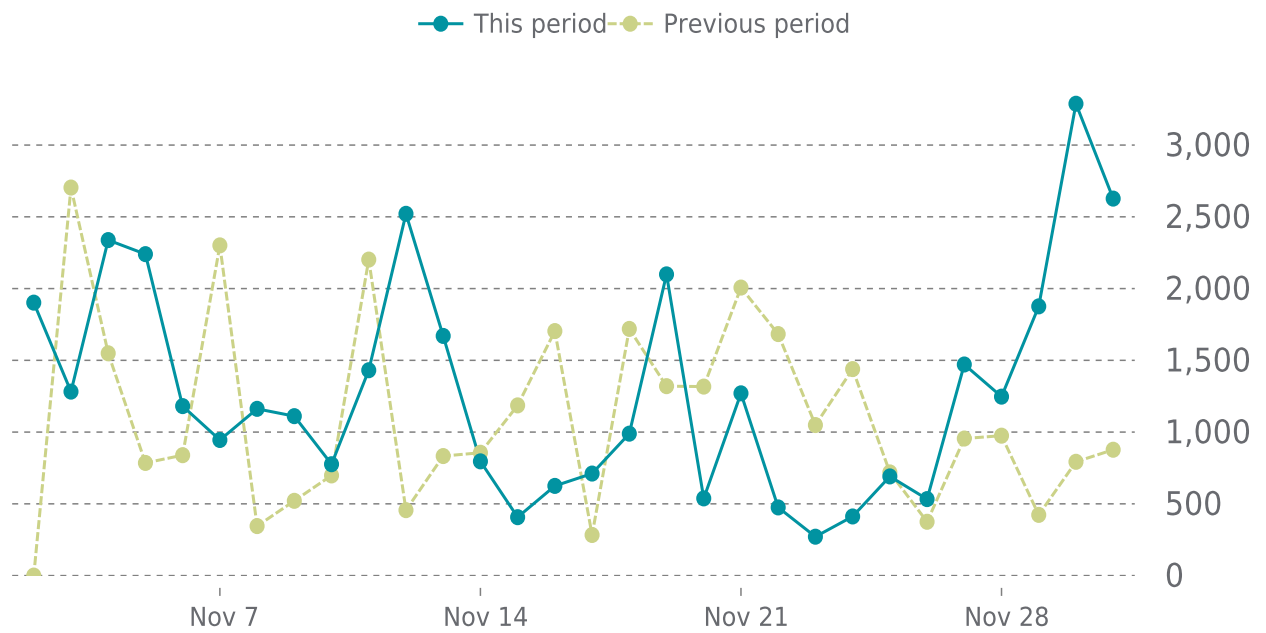

## OVERVIEW

Plugin updates

**6**

## UPDATES HISTORY

Plugin name	Plugin version		Date
WPForms	1.9.1.4	→ 1.9.2.1	11/14/2024
Yoast SEO	23.6	→ 23.8	11/14/2024
PublishPress Capabilities	2.13.0	→ 2.15.0	11/14/2024
Post Types Order	2.3.2	→ 2.3.3	11/14/2024
Popups for Divi	3.0.5	→ 3.0.6	11/14/2024
Imagify	2.2.2	→ 2.2.3.2	11/14/2024

# ✓ ANALYTICS

Traffic up by: **18.1%**  
11/01/2024 to 11/30/2024

## SESSIONS