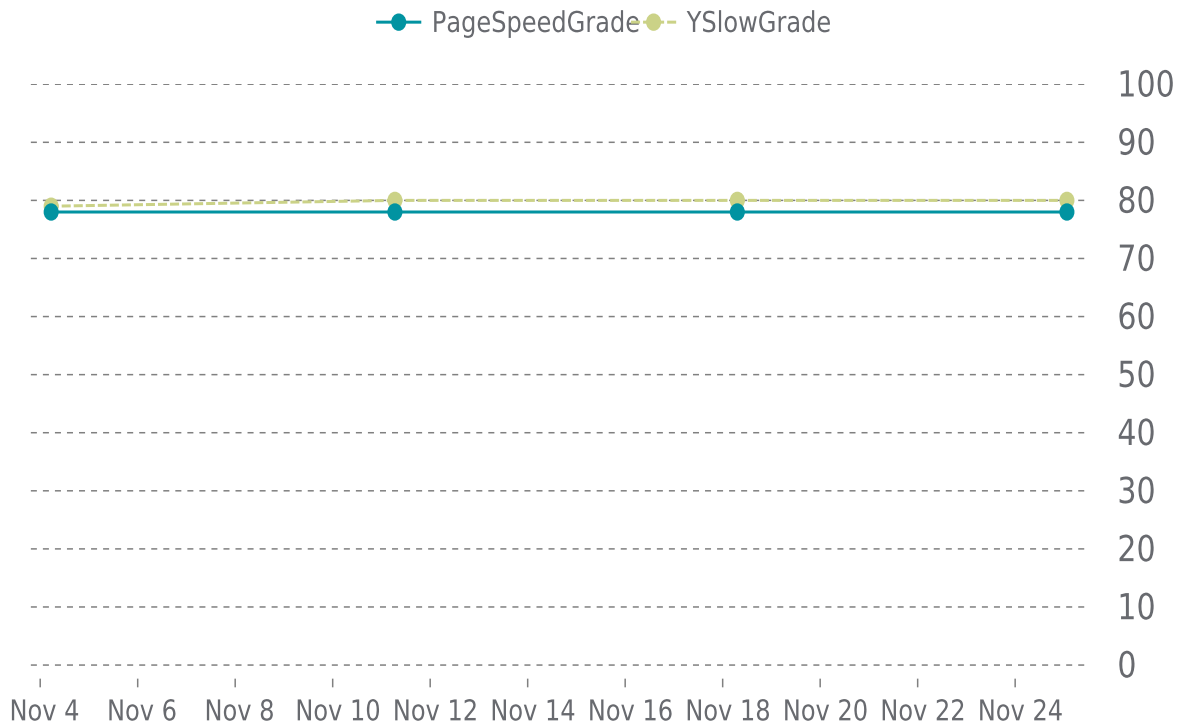

# ✓ PERFORMANCE

Total performance checks: **4**

11/01/2024 to 11/30/2024

## MOST RECENT SCAN

11/25/2024

PageSpeed Grade

**C (78%)**

Previous check: 78%

YSlow Grade

**B (80%)**

Previous check: 80%

## PERFORMANCE OVERVIEW