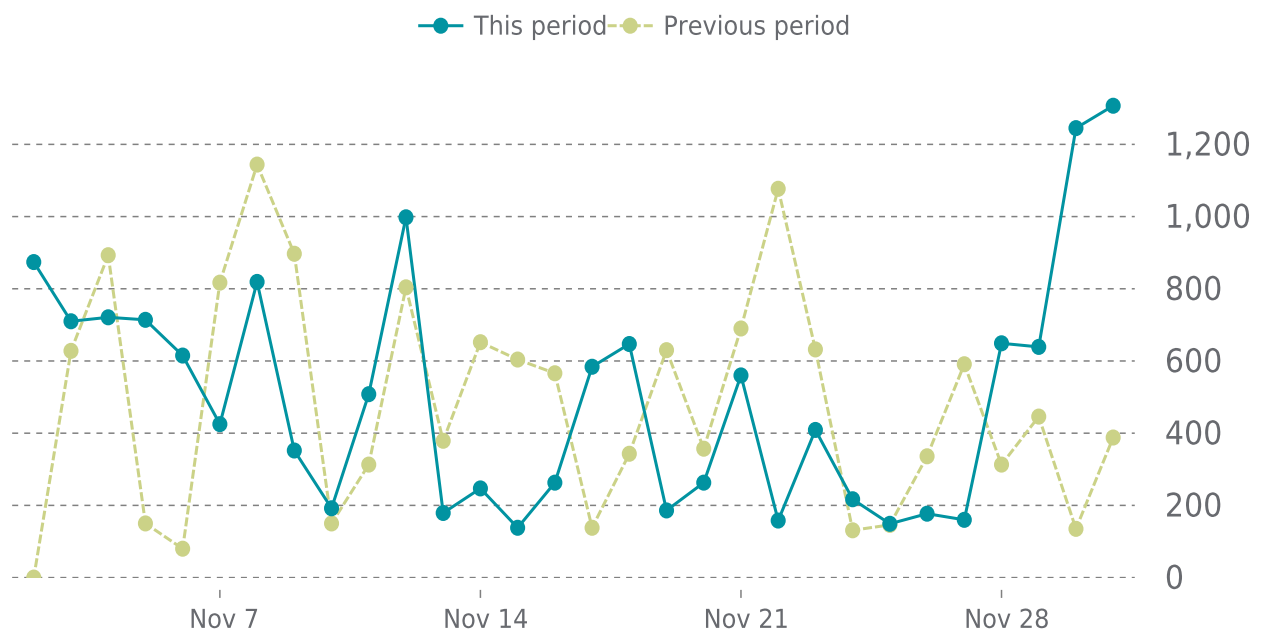

Plugin name	Plugin version		Date
WPForms	1.9.1.4	→ 1.9.2.2	11/29/2024
Yoast SEO	23.6	→ 23.9	11/29/2024
Redirection	5.5.0	→ 5.5.1	11/29/2024
Post Types Order	2.3.2	→ 2.3.3	11/29/2024
Popups for Divi	3.0.5	→ 3.0.6	11/29/2024
Classic Editor	1.6.5	→ 1.6.6	11/29/2024
PublishPress Capabilities	2.13.0	→ 2.16.0	11/29/2024

✓ ANALYTICS

Traffic up by: **4.7%**

11/01/2024 to 11/30/2024

SESSIONS

SECURITY

Total security checks: **5**

11/01/2024 to 11/30/2024

MOST RECENT SCAN