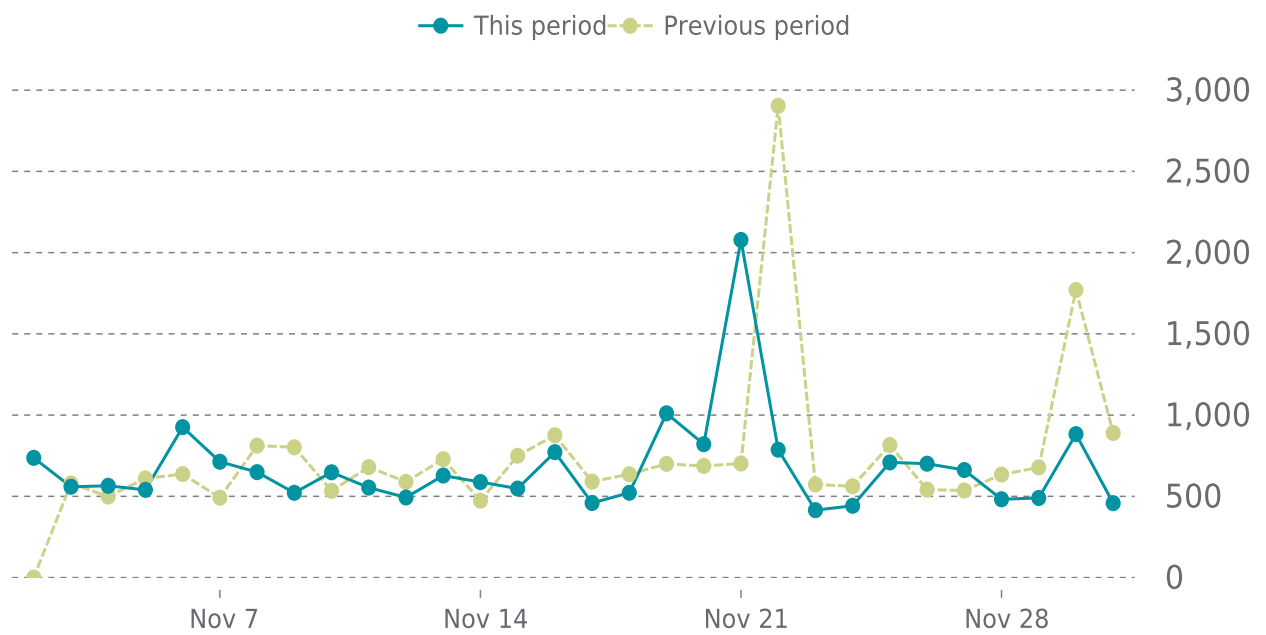

Event	Date	Reason	Duration
UP	07/18/2024	The response could not be received within 30 seconds from the bradfordatmadison.com ,	135d 23h

✓ ANALYTICS

Traffic down by: **8.6%**

11/01/2024 to 11/30/2024

SESSIONS