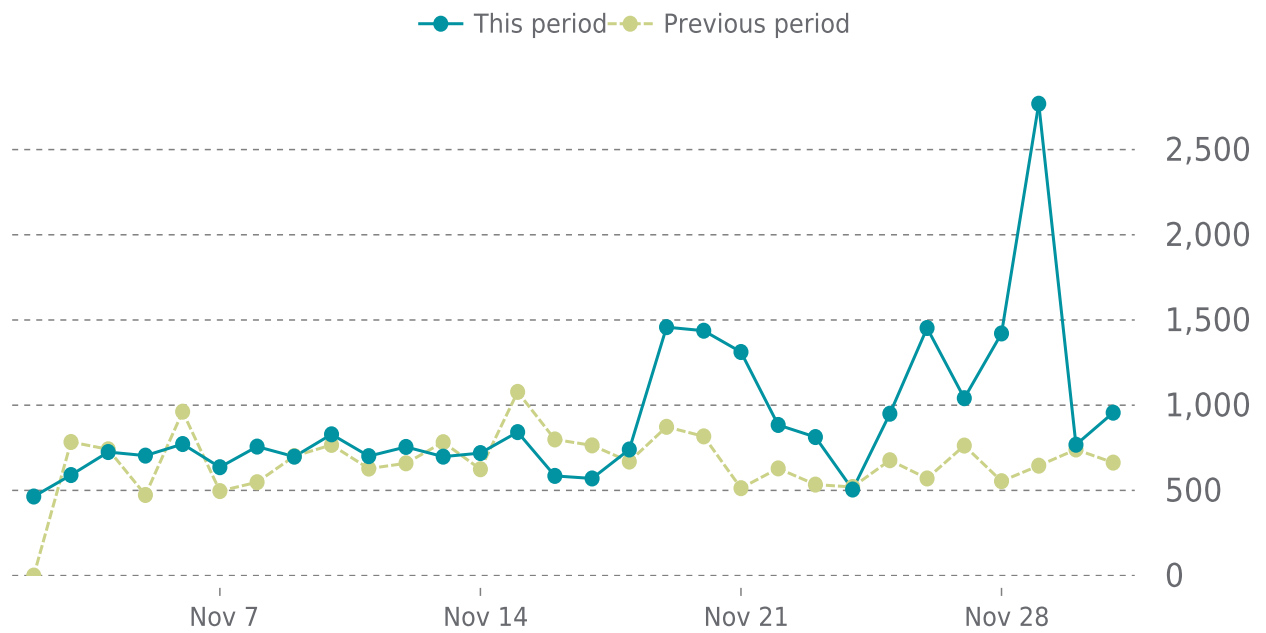

last 24 hours
100%

last 7 days
100%

last 30 days
100%

UPTIME HISTORY

Event	Date	Reason	Duration
UP	11/08/2023	-	388d 15h

✓ ANALYTICS

Traffic up by: **37.9%**

11/01/2024 to 11/30/2024

SESSIONS

SECURITY

Total security checks: **5**

11/01/2024 to 11/30/2024

MOST RECENT SCAN

11/25/2024

Status: **Clean**

Malware: **Clean**