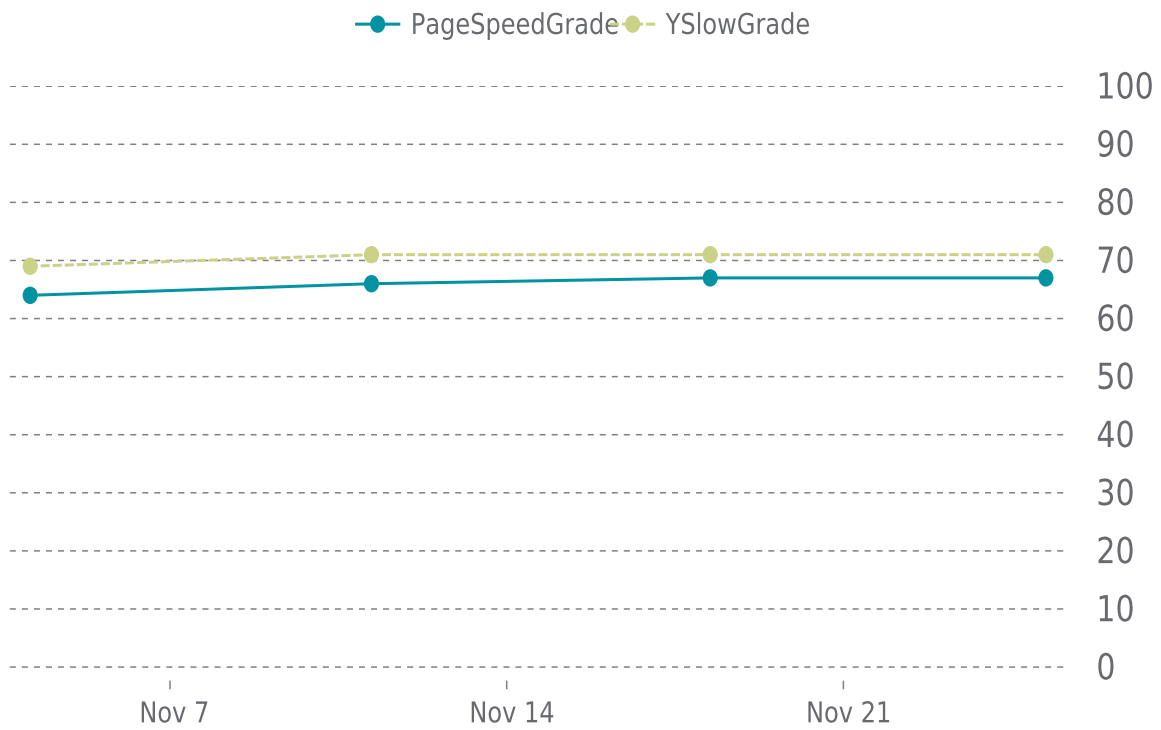

✓ PERFORMANCE

Total performance checks: **4**

11/01/2024 to 11/30/2024

MOST RECENT SCAN

11/25/2024

PageSpeed Grade

D (67%)

Previous check: 67%

YSlow Grade

C (71%)

Previous check: 71%

PERFORMANCE OVERVIEW

PERFORMANCE HISTORY

Date	Load time	PageSpeed	YSlow
11/25/2024 05:04	1.87 s	D (67%)	C (71%)
11/18/2024 05:33	2.03 s	D (67%)	C (71%)
11/11/2024 04:31	2.15 s	D (66%)	C (71%)
11/04/2024 02:13	2.39 s	D (64%)	D (69%)