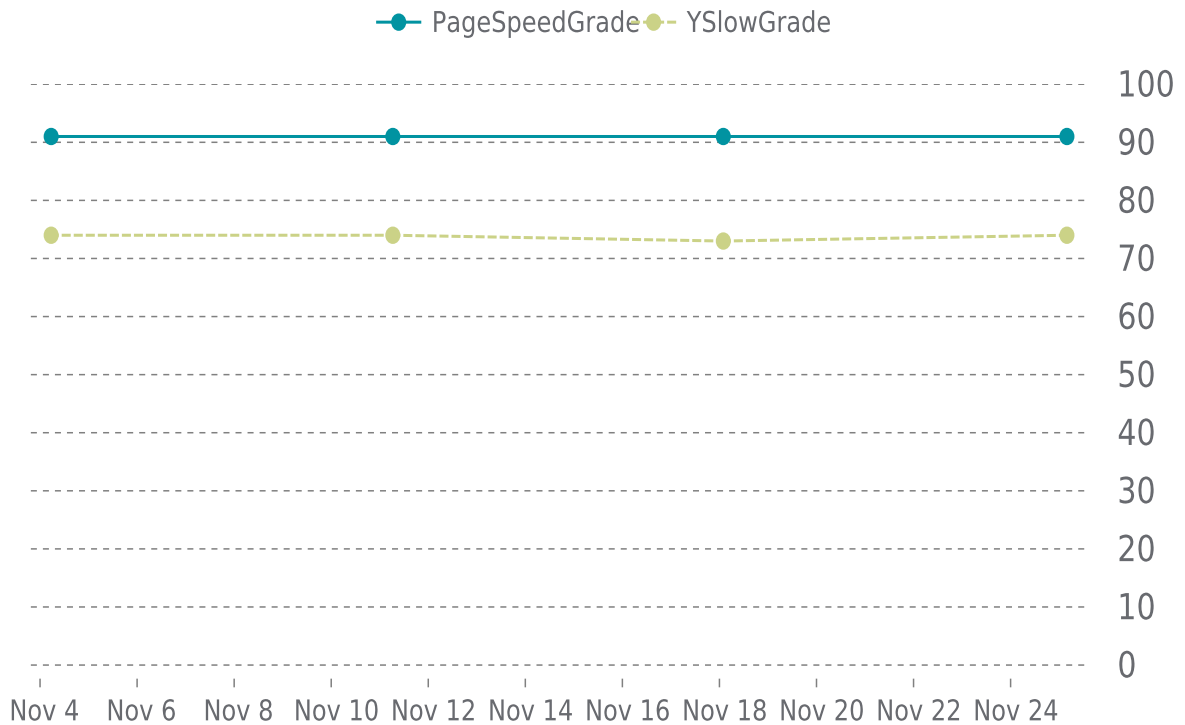

# ✓ PERFORMANCE

Total performance checks: **4**

11/01/2024 to 11/30/2024

## MOST RECENT SCAN

11/25/2024

PageSpeed Grade

**A (91%)**

Previous check: 91%

YSlow Grade

**C (74%)**

Previous check: 73%

## PERFORMANCE OVERVIEW