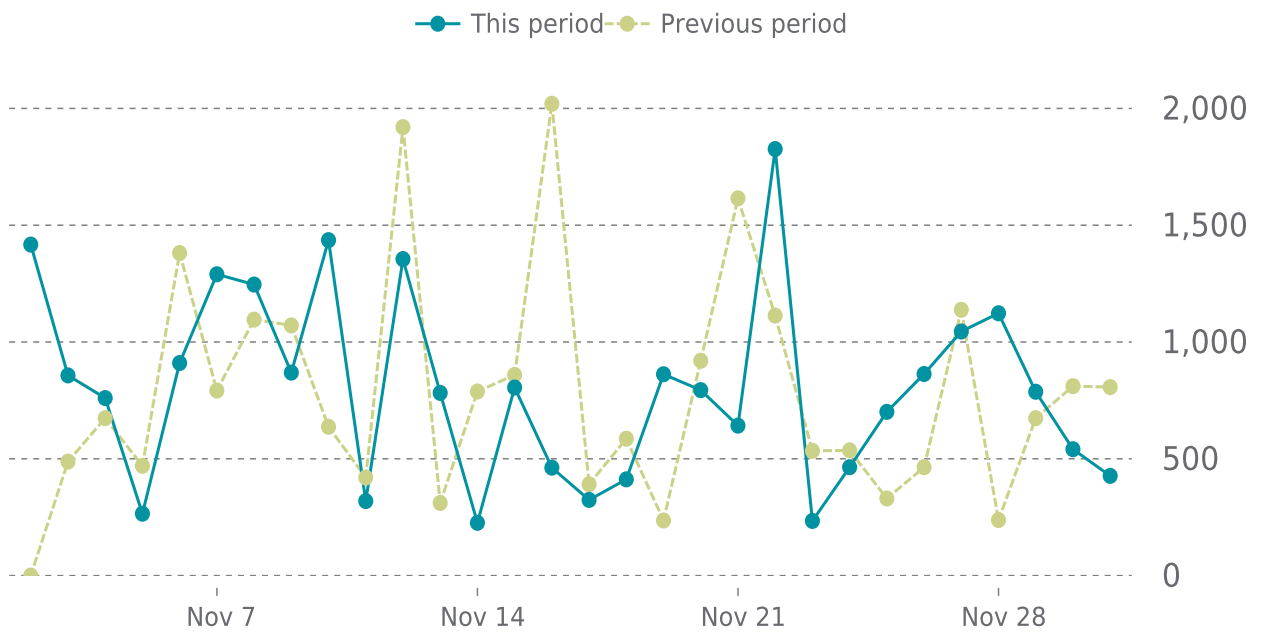

## OVERVIEW

last 24 hours  
**100%**

last 7 days  
**100%**

last 30 days  
**100%**

## UPTIME HISTORY

Event	Date	Reason	Duration
UP	09/03/2024	-	88d 2h

# ✓ ANALYTICS

Traffic up by: **3.1%**  
11/01/2024 to 11/30/2024

## SESSIONS