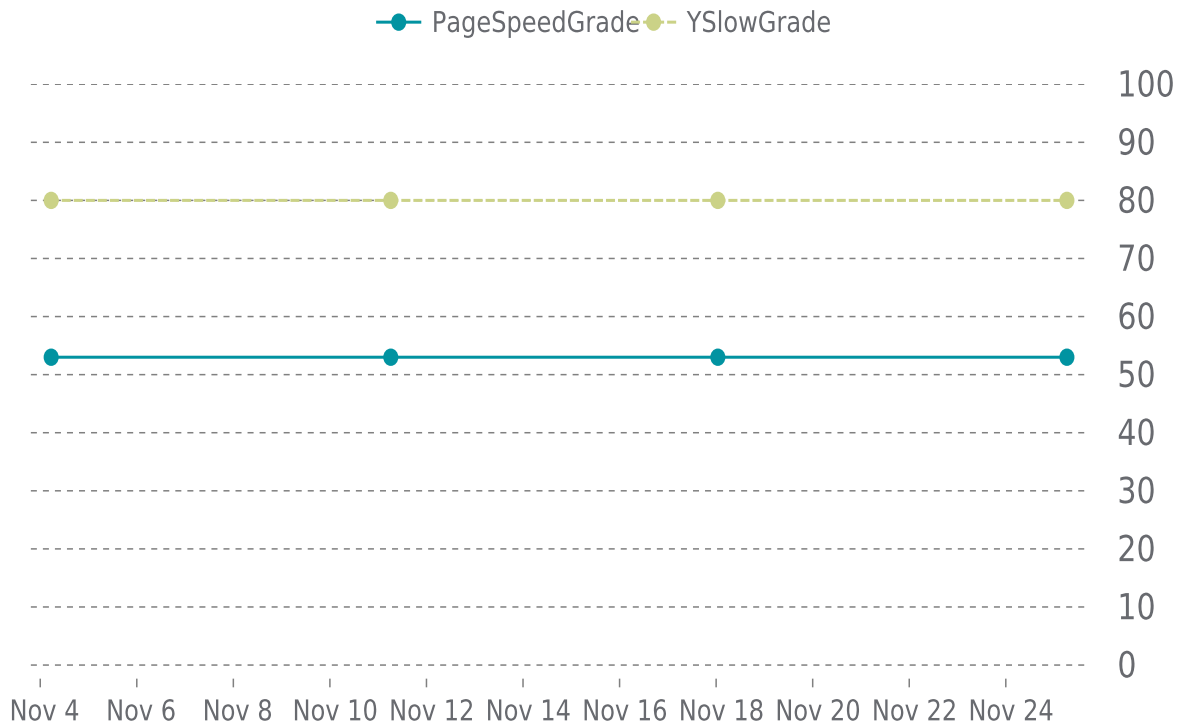

✓ PERFORMANCE

Total performance checks: **4**

11/01/2024 to 11/30/2024

MOST RECENT SCAN

11/25/2024

PageSpeed Grade

E (53%)

Previous check: 53%

YSlow Grade

B (80%)

Previous check: 80%

PERFORMANCE OVERVIEW

PERFORMANCE HISTORY

Date	Load time	PageSpeed	YSlow
11/25/2024 06:23	3.64 s	E (53%)	B (80%)
11/18/2024 00:51	3.44 s	E (53%)	B (80%)
11/11/2024 06:16	3.52 s	E (53%)	B (80%)
11/04/2024 05:26	3.37 s	E (53%)	B (80%)