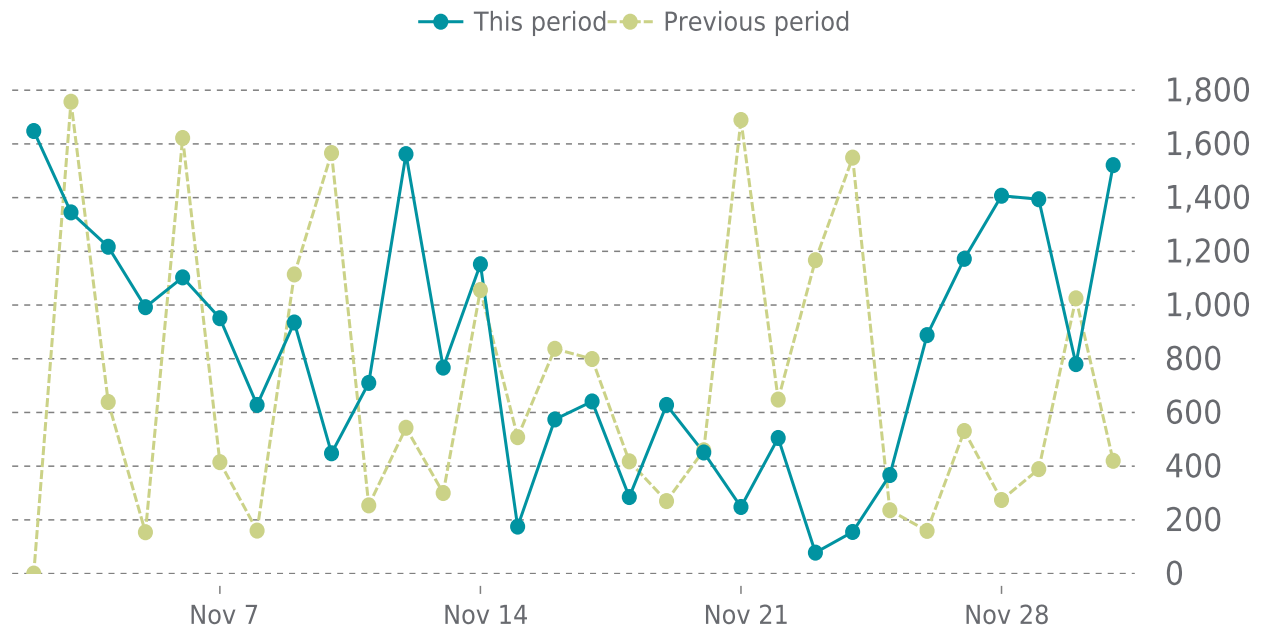

Backup size
549.43MB

WordPress version
6.6.2

Active Theme
Creative Bread Studio

Active Plugins
13

Published posts
1

Approved comments
0

✓ ANALYTICS

Traffic up by: **18%**
11/01/2024 to 11/30/2024

SESSIONS

SECURITY

Total security checks: **4**

11/01/2024 to 11/30/2024

MOST RECENT SCAN

11/25/2024

Status: **Clean**

Malware: **Clean**