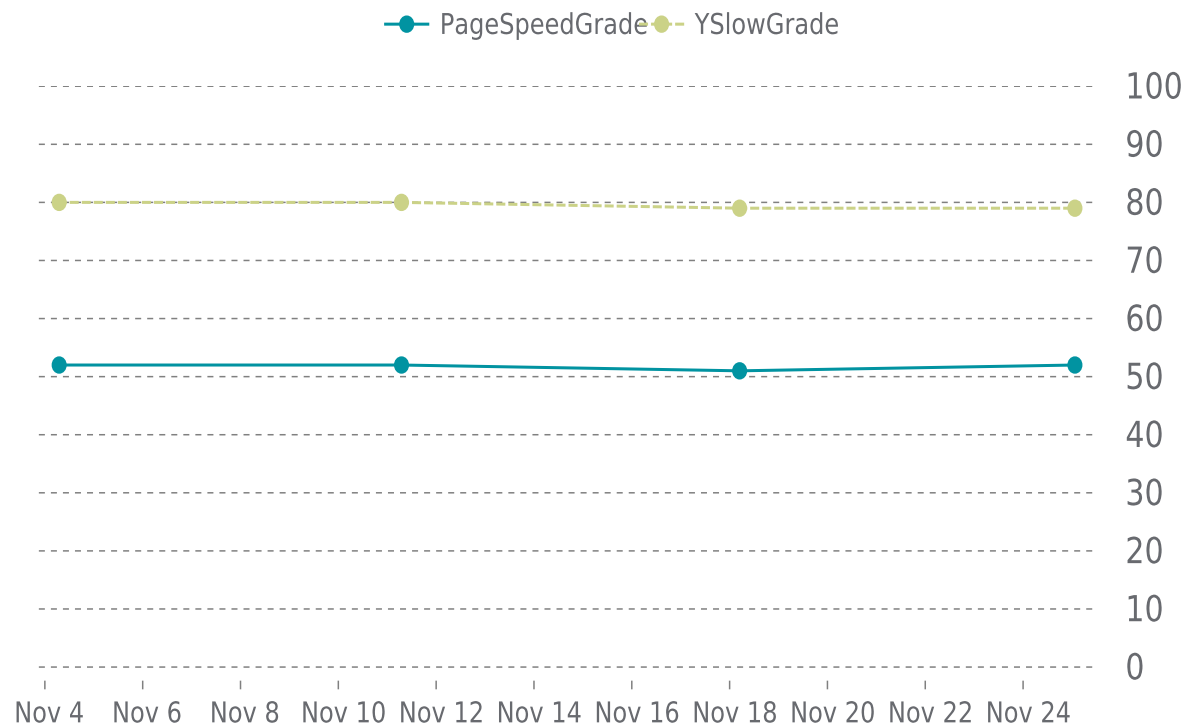

✓ PERFORMANCE

Total performance checks: **4**

11/01/2024 to 11/30/2024

MOST RECENT SCAN

11/25/2024

PageSpeed Grade

E (52%)

Previous check: 51%

YSlow Grade

C (79%)

Previous check: 79%

PERFORMANCE OVERVIEW

PERFORMANCE HISTORY

Date	Load time	PageSpeed	YSlow
11/25/2024 01:26	1.84 s	E (52%)	C (79%)
11/18/2024 04:55	1.76 s	E (51%)	C (79%)
11/11/2024 07:00	1.47 s	E (52%)	B (80%)
11/04/2024 07:01	1.62 s	E (52%)	B (80%)