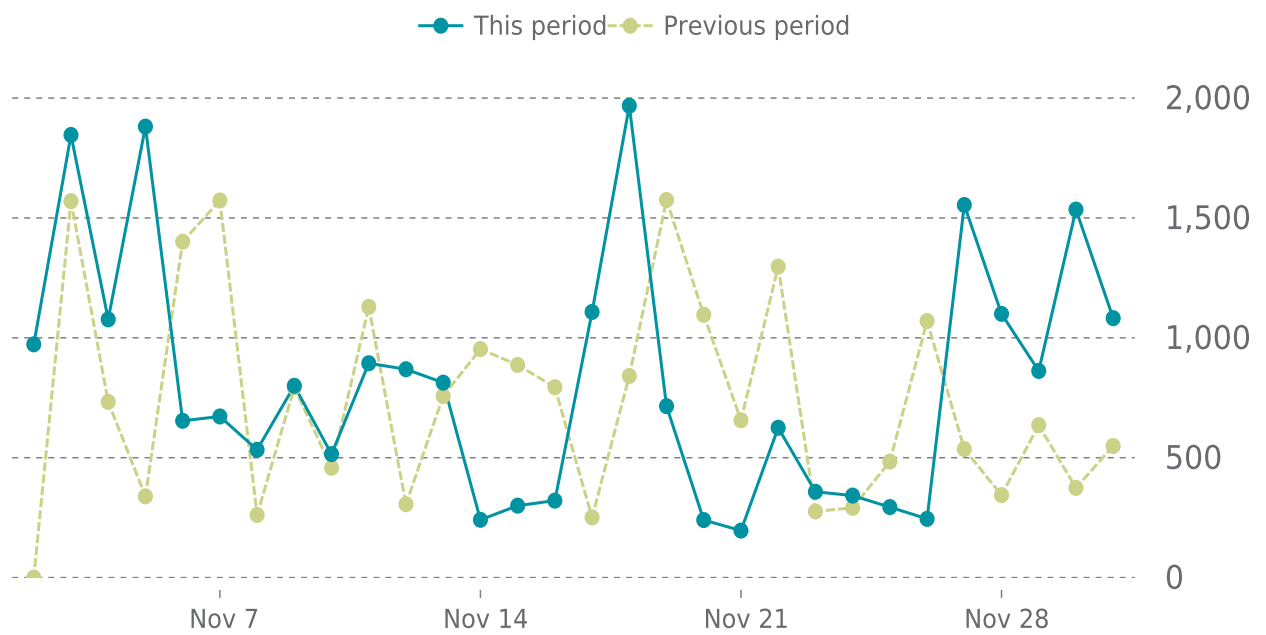

UPTIME

Up for: **49d 18h**
Overall Uptime: **100.000%**

OVERVIEW

last 24 hours
100%

last 7 days
100%

last 30 days
100%

UPTIME HISTORY

Event	Date	Reason	Duration
UP	10/12/2024	-	49d 18h

✓ ANALYTICS

Traffic up by: **10.7%**

11/01/2024 to 11/30/2024

SESSIONS

SECURITY

Total security checks: **4**

11/01/2024 to 11/30/2024

MOST RECENT SCAN