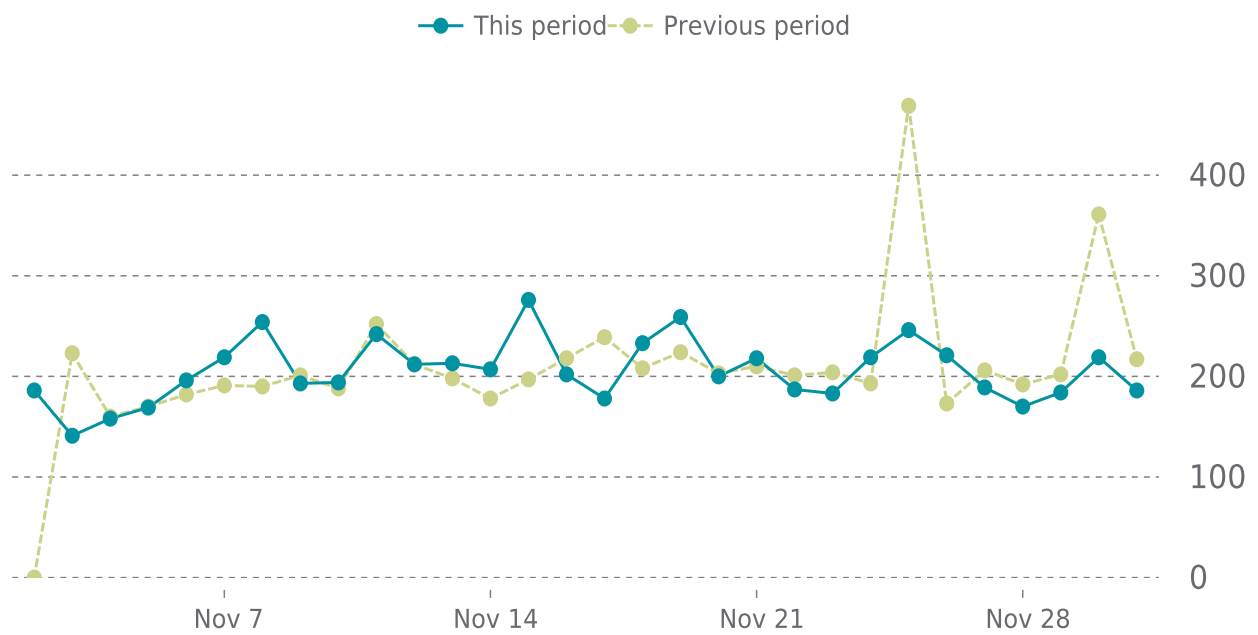

UPTIME HISTORY

| Event | Date | Reason | Duration |
|-------|------------|--------|----------|
| UP | 09/03/2024 | - | 88d 2h |

✓ ANALYTICS

Traffic down by: **1.7%**

11/01/2024 to 11/30/2024

SESSIONS

SECURITY