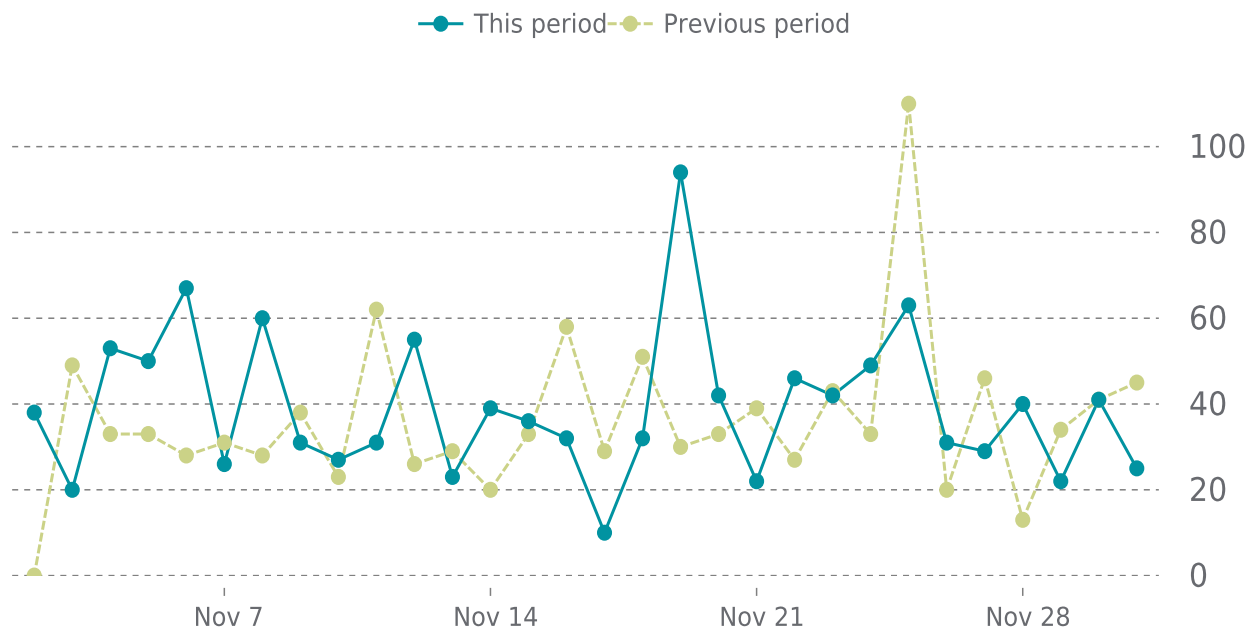

## UPDATES HISTORY (2/2)

| Plugin name               | Plugin version  | Date       |
|---------------------------|-----------------|------------|
| PublishPress Capabilities | 2.13.0 → 2.16.0 | 11/29/2024 |

# ✓ ANALYTICS

Traffic up by: **8.4%**

11/01/2024 to 11/30/2024

## SESSIONS