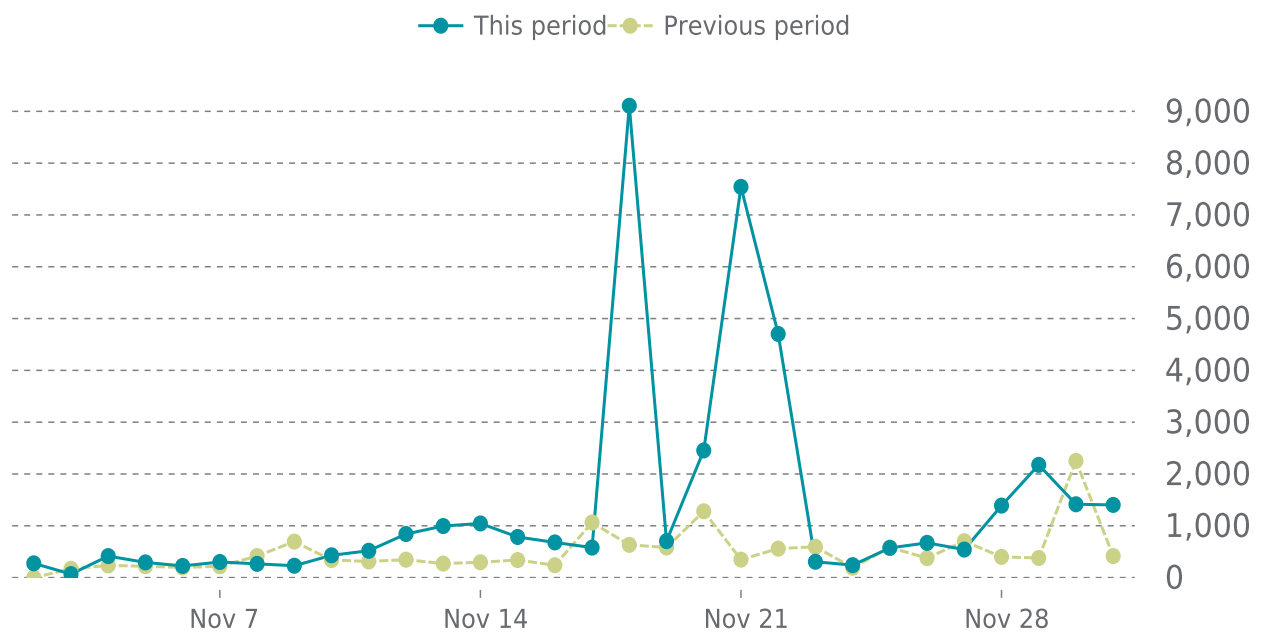

UPTIME

Up for: **141d 19h**
Overall Uptime: **100.000%**

OVERVIEW

last 24 hours
100%

last 7 days
100%

last 30 days
100%

UPTIME HISTORY

Event	Date	Reason	Duration
UP	07/12/2024	-	141d 19h

✓ ANALYTICS

Traffic up by: **181.1%**

11/01/2024 to 11/30/2024

SESSIONS

 **SECURITY**Total security checks: **3**

11/01/2024 to 11/30/2024

MOST RECENT SCAN

11/25/2024