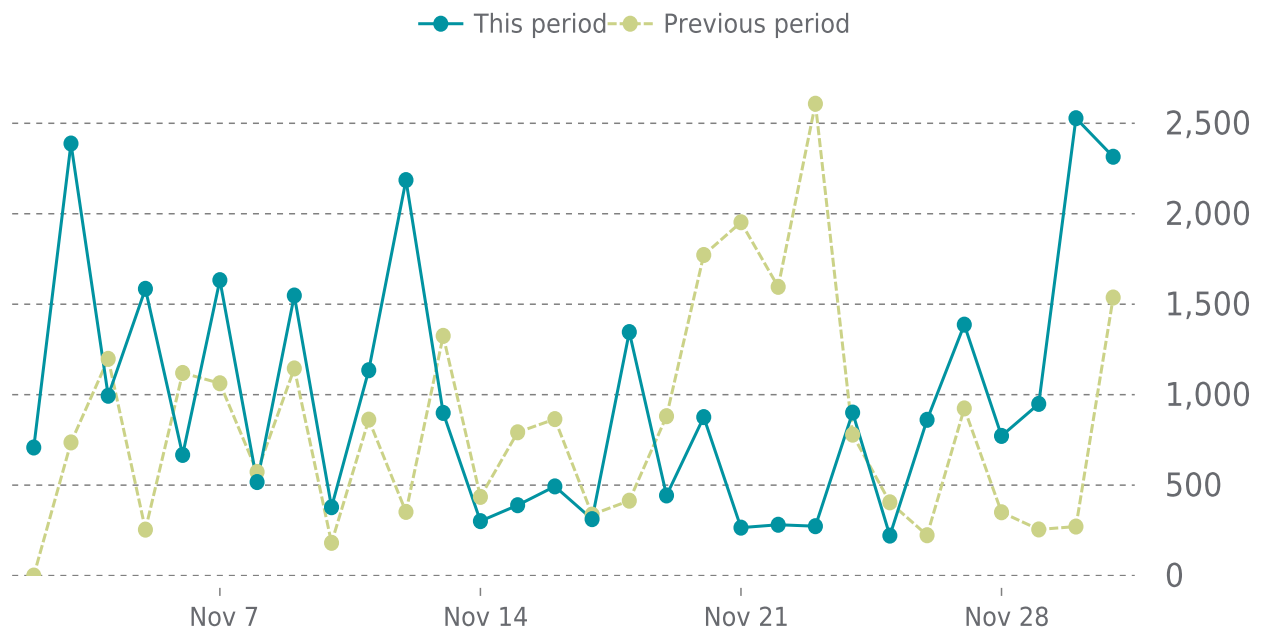

100%

last 30 days

100%

UPTIME HISTORY

Event	Date	Reason	Duration
UP	09/03/2024	-	88d 2h

✓ ANALYTICS

Traffic up by: **17.2%**
11/01/2024 to 11/30/2024

SESSIONS