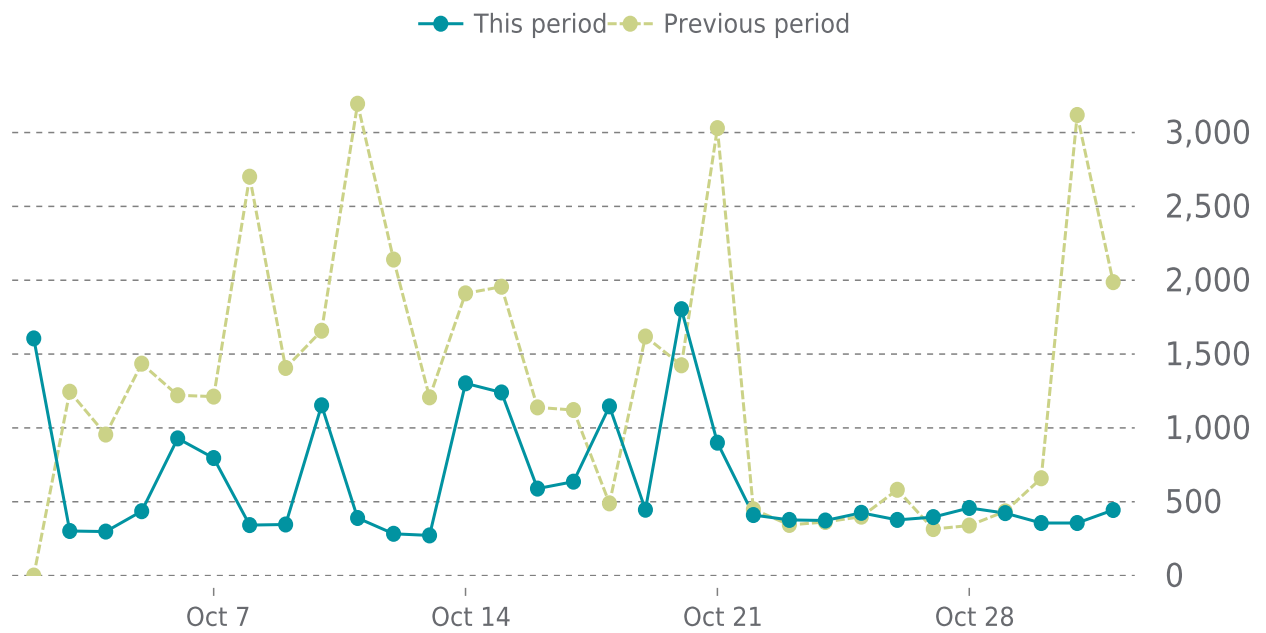

OVERVIEW

last 24 hours
100%

last 7 days
100%

last 30 days
100%

UPTIME HISTORY

Event	Date	Reason	Duration
UP	07/28/2023	-	461d 20h

✓ ANALYTICS

Traffic down by: **51%**
10/01/2024 to 10/31/2024

SESSIONS

SECURITY

Total security checks: **5**

10/01/2024 to 10/31/2024

MOST RECENT SCAN

10/28/2024

Status: **Clean**

Malware: **Clean**