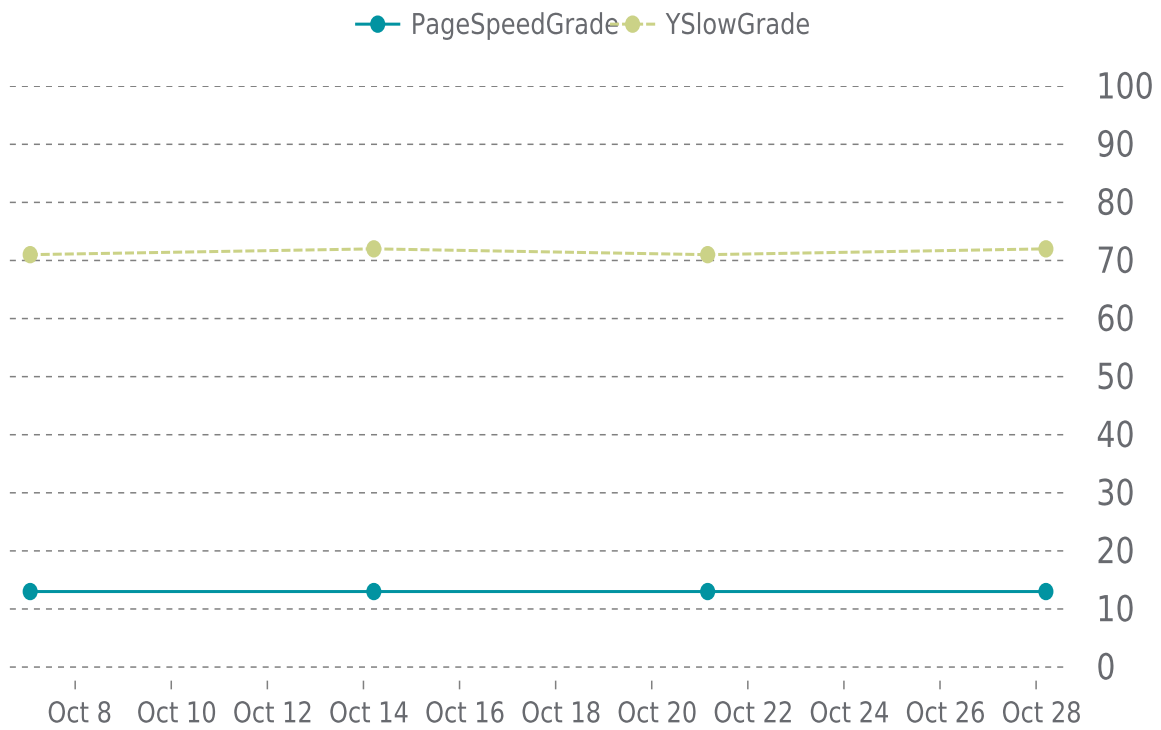

✓ PERFORMANCE

Total performance checks: **4**

10/01/2024 to 10/31/2024

MOST RECENT SCAN

10/28/2024

PageSpeed Grade

F (13%)

Previous check: 13%

YSlow Grade

C (72%)

Previous check: 71%

PERFORMANCE OVERVIEW

PERFORMANCE HISTORY

Date	Load time	PageSpeed	YSlow
10/28/2024 04:54	2.08 s	F (13%)	C (72%)
10/21/2024 03:56	2.55 s	F (13%)	C (71%)
10/14/2024 05:11	2.09 s	F (13%)	C (72%)
10/07/2024 01:31	2.23 s	F (13%)	C (71%)