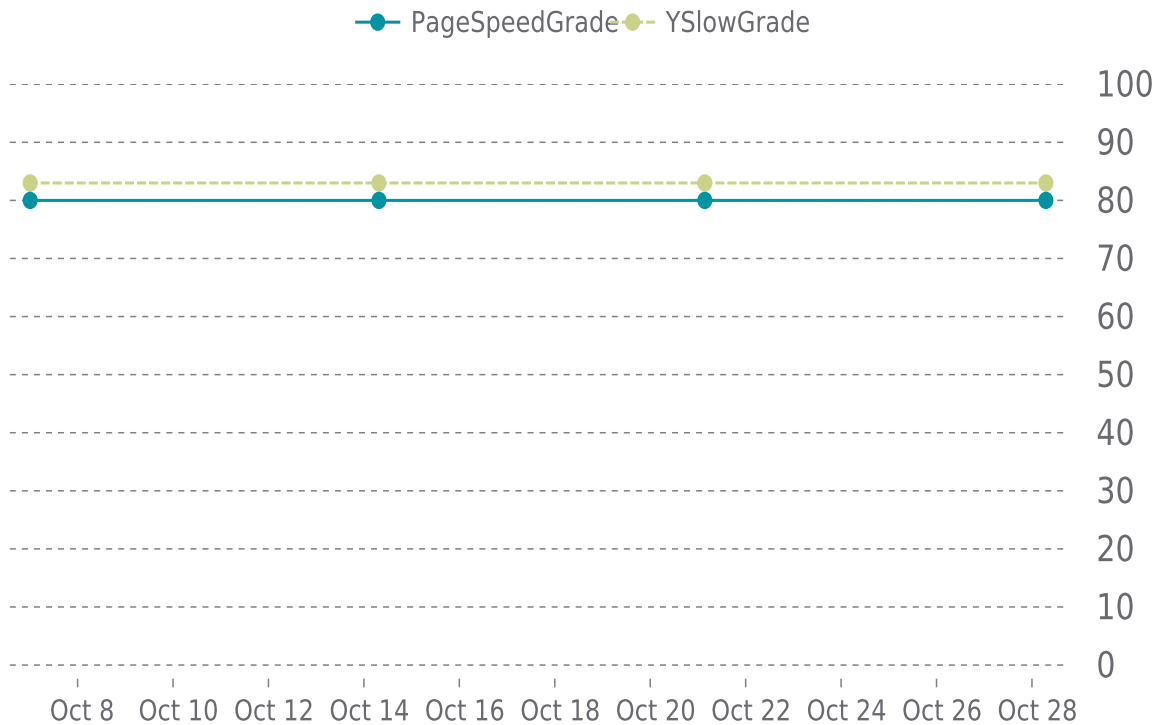

✓ PERFORMANCE

Total performance checks: **4**

10/01/2024 to 10/31/2024

MOST RECENT SCAN

10/28/2024

PageSpeed Grade

B (80%)

Previous check: 80%

YSlow Grade

B (83%)

Previous check: 83%

PERFORMANCE OVERVIEW

PERFORMANCE HISTORY

Date	Load time	PageSpeed	YSlow
10/28/2024 07:01	1.48 s	B (80%)	B (83%)
10/21/2024 03:28	1.62 s	B (80%)	B (83%)
10/14/2024 07:34	1.45 s	B (80%)	B (83%)
10/07/2024 00:09	1.69 s	B (80%)	B (83%)