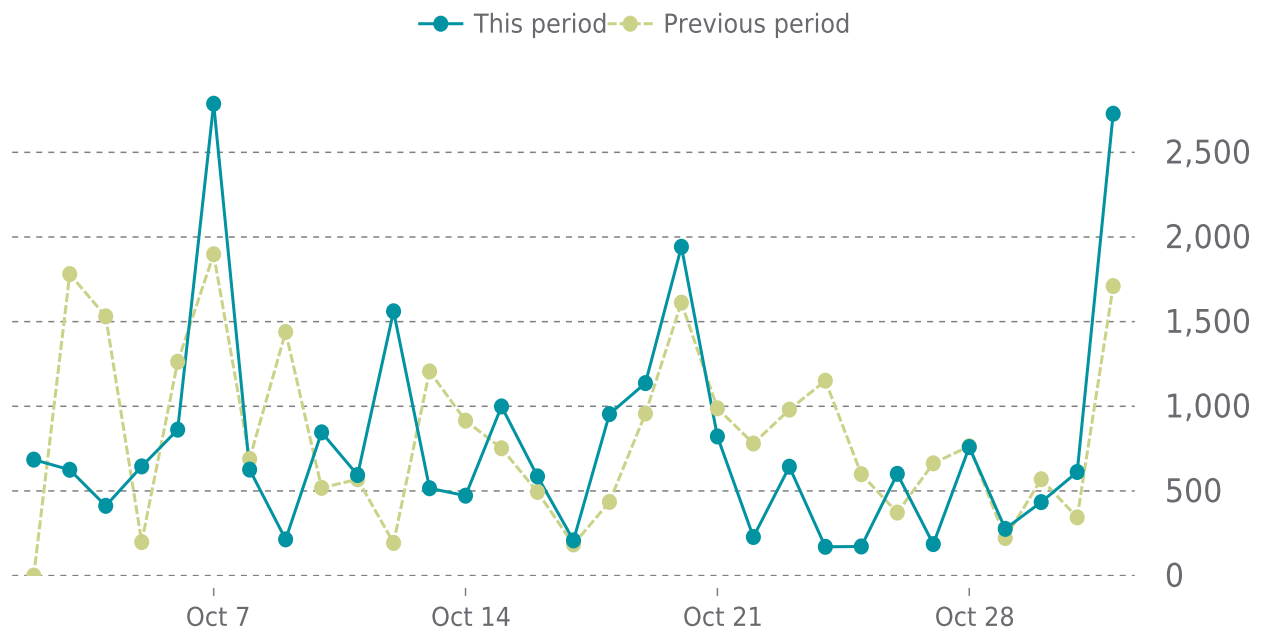

UPDATES

Total updates performed: **6**

10/01/2024 to 10/31/2024

OVERVIEW

Plugin updates

6

UPDATES HISTORY

Plugin name	Plugin version		Date
WPForms	1.9.1.3	→ 1.9.1.4	10/18/2024
WPForms	1.9.1.1	→ 1.9.1.3	10/08/2024
WP Mail SMTP Pro	4.1.0	→ 4.1.1	10/08/2024
Yoast SEO	23.5	→ 23.6	10/08/2024
NextGEN Gallery	3.59.4	→ 3.59.5	10/08/2024
Classic Editor	1.6.4	→ 1.6.5	10/08/2024

UPTIME

Up for: **367d 14h**
Overall Uptime: **100.000%**

OVERVIEW

last 24 hours
100%

last 7 days
100%

last 30 days
100%

UPTIME HISTORY

Event	Date	Reason	Duration
UP	10/30/2023	-	367d 14h

✓ ANALYTICS

Traffic down by: **5.7%**

10/01/2024 to 10/31/2024

SESSIONS

SECURITY

Total security checks: **5**

10/01/2024 to 10/31/2024

MOST RECENT SCAN