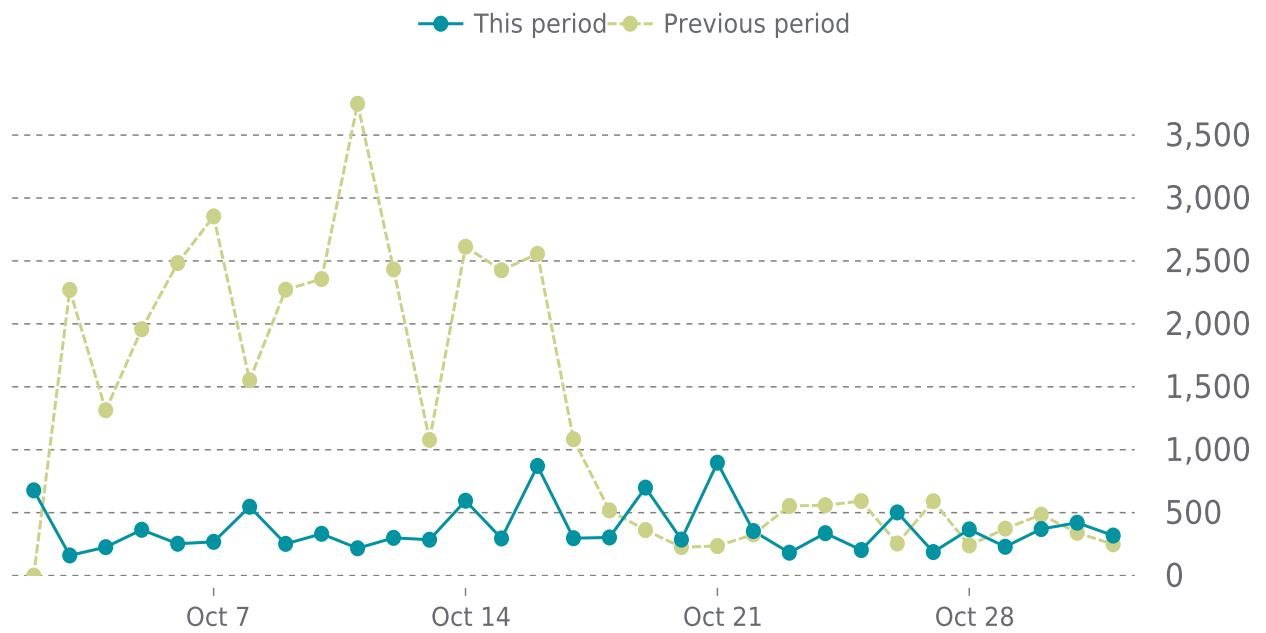

100%

last 30 days

100%

UPTIME HISTORY

Event	Date	Reason	Duration
UP	06/22/2024	-	131d 20h

✓ ANALYTICS

Traffic down by: **70.2%**

10/01/2024 to 10/31/2024

SESSIONS

SECURITY

Total security checks: **4**

10/01/2024 to 10/31/2024

MOST RECENT SCAN

10/31/2024

Status: **Clean**

Malware: **Clean**