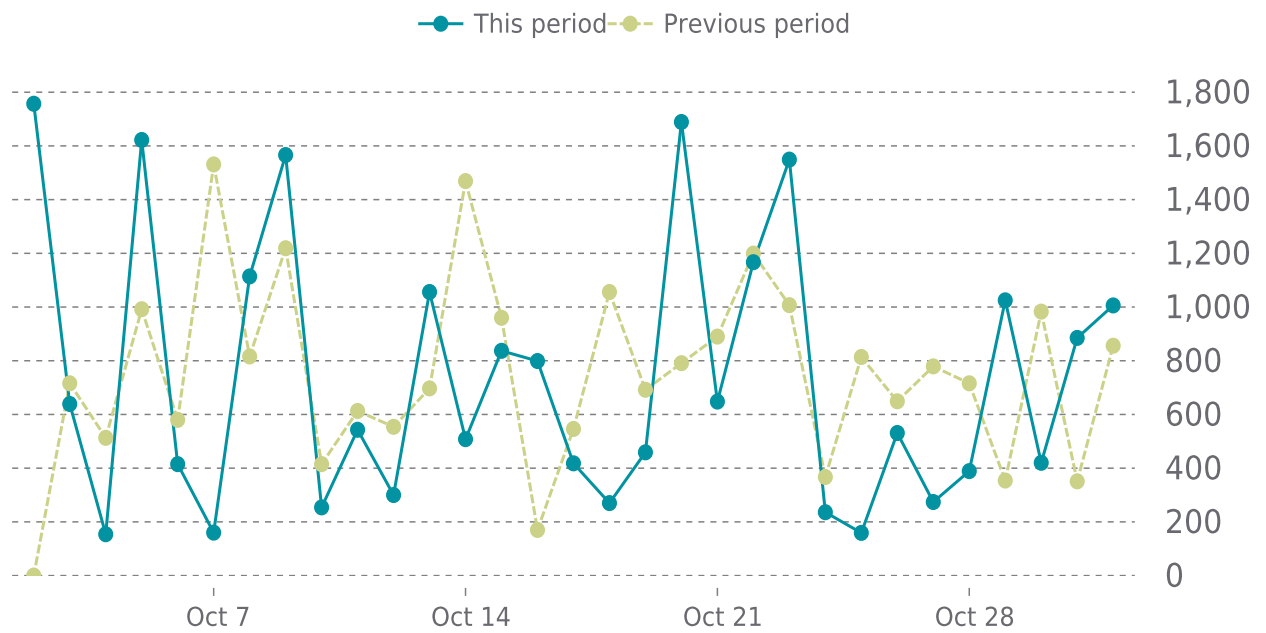

✓ ANALYTICS

Traffic down by: **1.9%**

10/01/2024 to 10/31/2024

SESSIONS