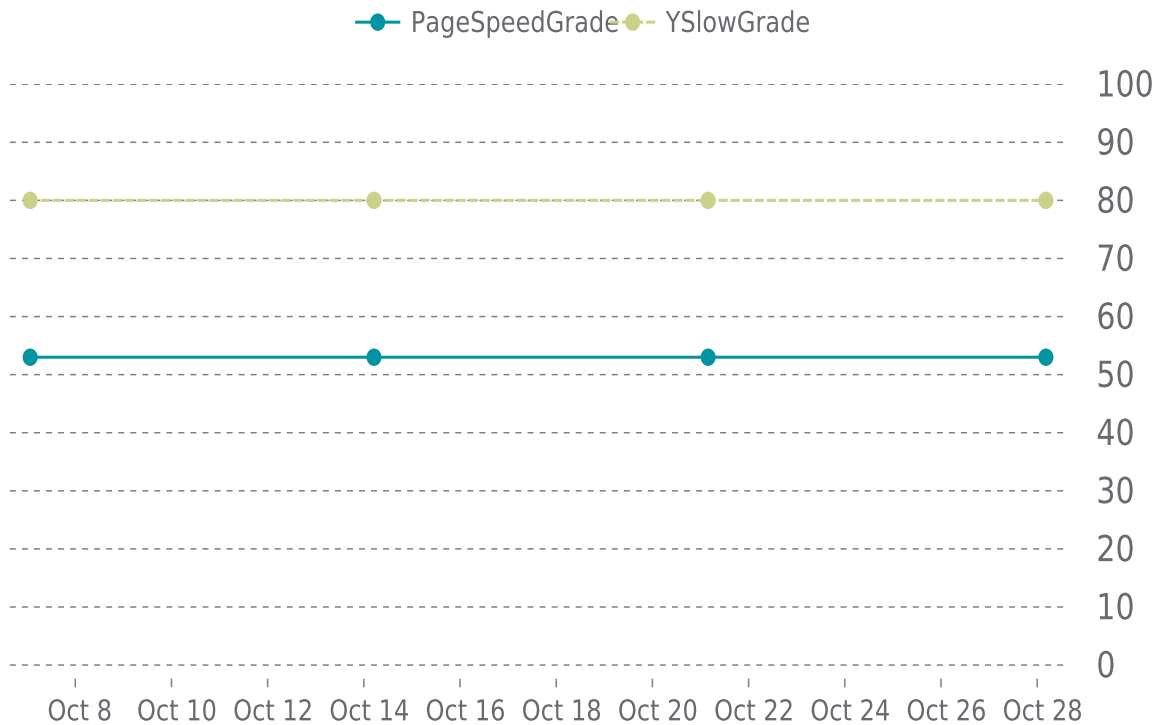

✓ PERFORMANCE

Total performance checks: **4**

10/01/2024 to 10/31/2024

MOST RECENT SCAN

10/28/2024

PageSpeed Grade

E (53%)

Previous check: 53%

YSlow Grade

B (80%)

Previous check: 80%

PERFORMANCE OVERVIEW