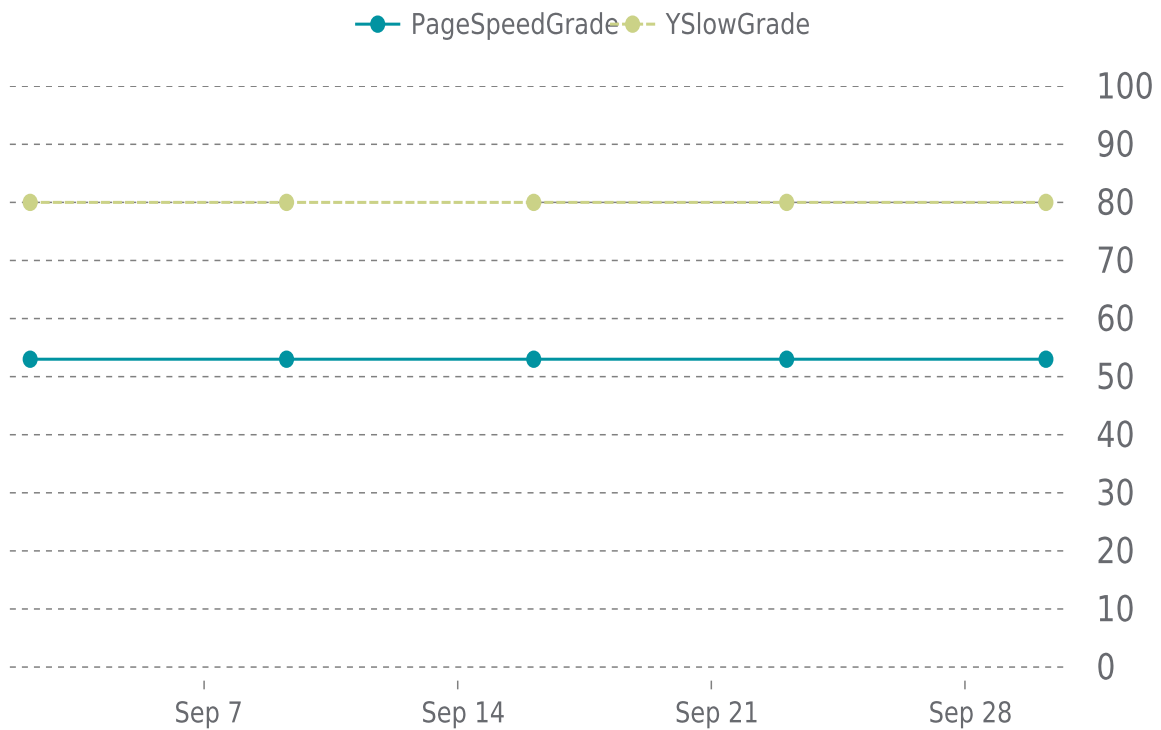

# ✓ PERFORMANCE

Total performance checks: **5**

09/01/2024 to 09/30/2024

## MOST RECENT SCAN

09/30/2024

PageSpeed Grade

**E (53%)**

Previous check: 53%

YSlow Grade

**B (80%)**

Previous check: 80%

## PERFORMANCE OVERVIEW