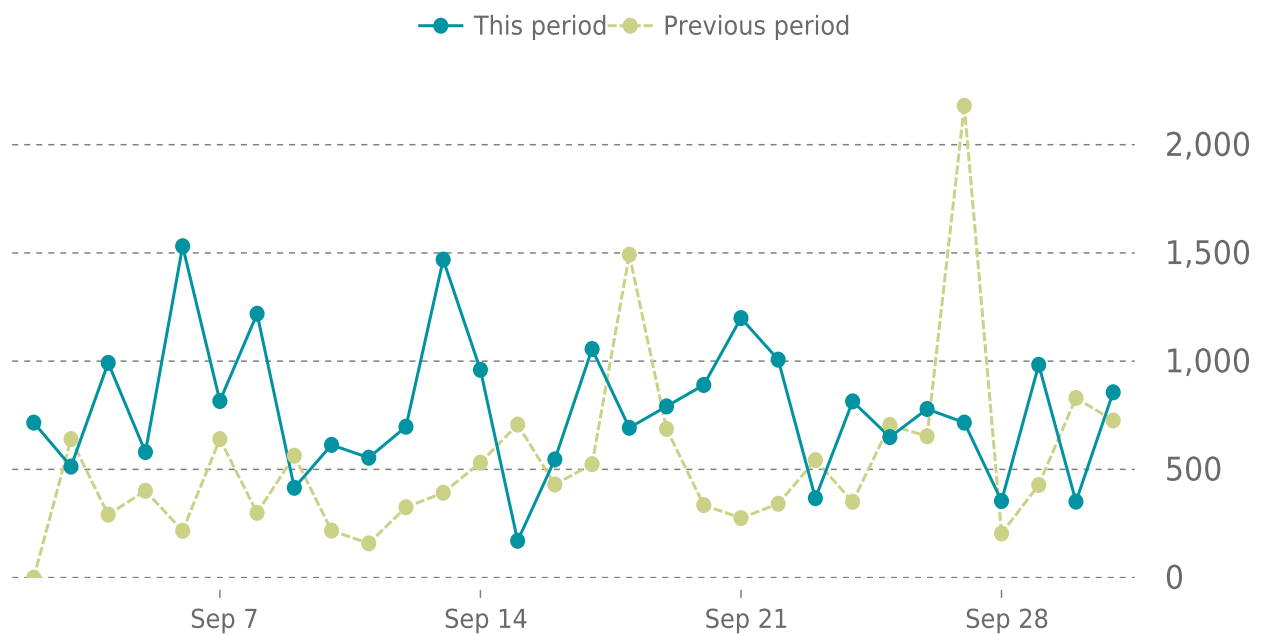

## UPDATES HISTORY

WordPress	WordPress version	Date
-	6.6.1 → 6.6.2	09/13/2024

# ✓ ANALYTICS

Traffic up by: **44.8%**

09/01/2024 to 09/30/2024

## SESSIONS