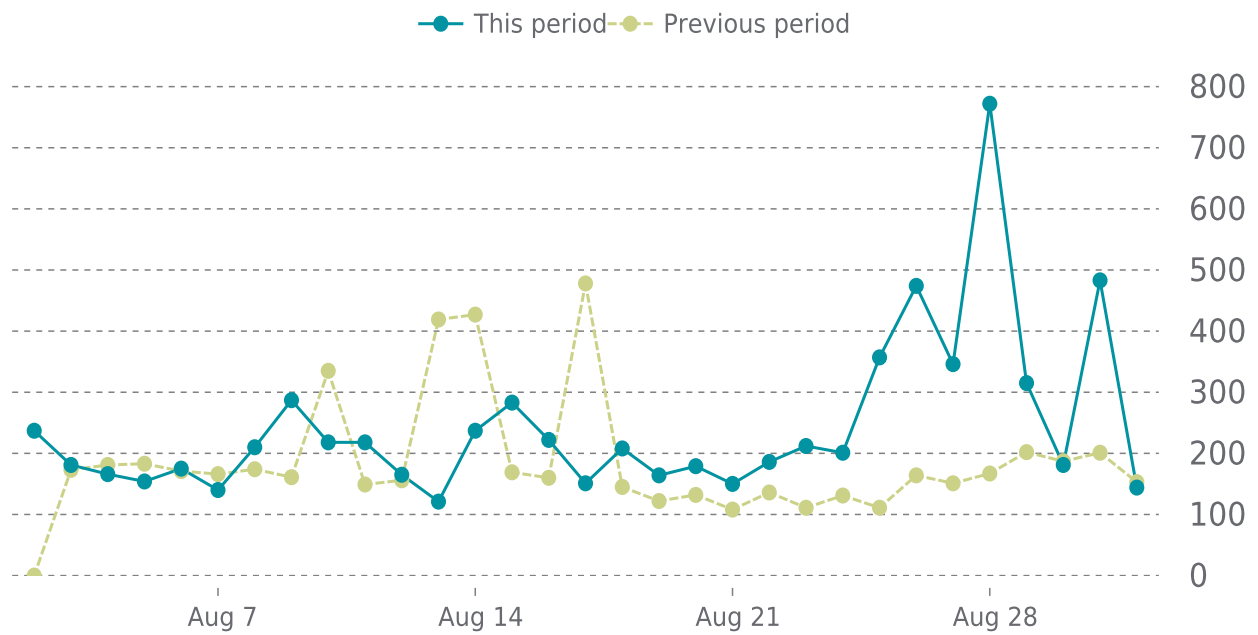

UPDATES HISTORY (2/2)

Plugin name	Plugin version		Date
Redirection	5.4.2	→ 5.5.0	08/12/2024
Post Types Order	2.2.4	→ 2.2.6	08/12/2024

Theme name	Theme version		Date
Divi	4.27.0	→ 4.27.1	08/13/2024
Twenty Twenty-One	2.2	→ 2.3	08/02/2024
Divi	4.25.2	→ 4.27	08/02/2024

UPTIME

Up for: **51d 23h**
Overall Uptime: **100.000%**

OVERVIEW

last 24 hours
100%

last 7 days
100%

last 30 days
100%

UPTIME HISTORY

Event	Date	Reason	Duration
UP	07/11/2024	-	51d 23h

✓ ANALYTICS

Traffic up by: **31.7%**

08/01/2024 to 08/31/2024

SESSIONS

SECURITY

Total security checks: **3**

08/01/2024 to 08/31/2024

MOST RECENT SCAN