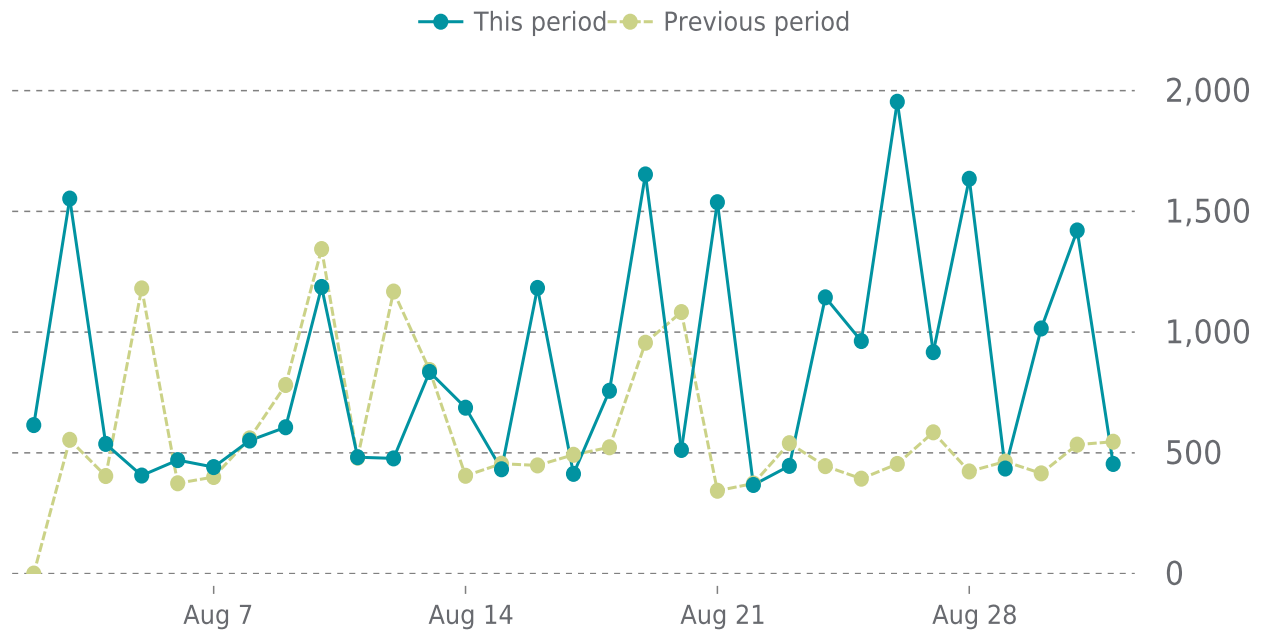

UPDATES HISTORY (2/2)

Plugin name	Plugin version	Date
Redirection	5.4.2 → 5.5.0	08/13/2024

Theme name	Theme version	Date
Divi	4.27.0 → 4.27.1	08/13/2024
Twenty Twenty-One	2.2 → 2.3	08/07/2024
Divi	4.25.2 → 4.27	08/02/2024

UPTIME

Up for: **51d 23h**
Overall Uptime: **100.000%**

OVERVIEW

last 24 hours
100%

last 7 days
100%

last 30 days
100%

UPTIME HISTORY

Event	Date	Reason	Duration
UP	07/11/2024	-	51d 23h

✓ ANALYTICS

Traffic up by: **45.2%**
08/01/2024 to 08/31/2024

SESSIONS

SECURITY

Total security checks: **4**

08/01/2024 to 08/31/2024

MOST RECENT SCAN

08/26/2024