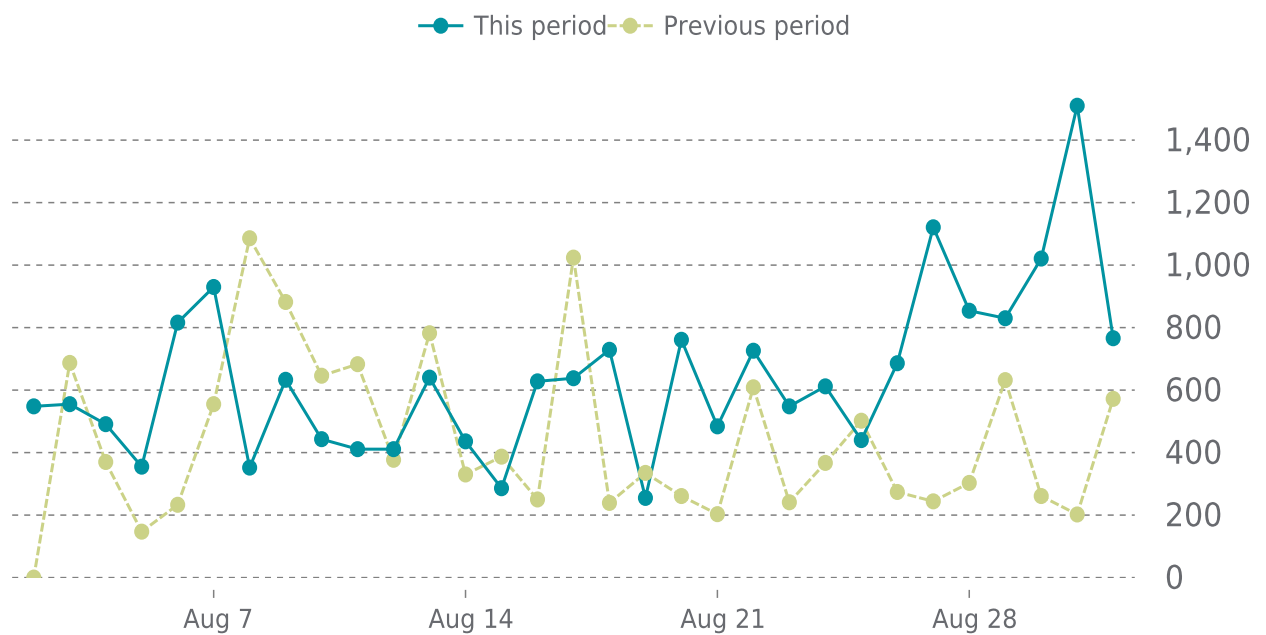

## OVERVIEW

last 24 hours

**100%**

last 7 days

**100%**

last 30 days

**100%**

## UPTIME HISTORY

Event	Date	Reason	Duration
UP	07/12/2024	-	50d 20h

# ✓ ANALYTICS

Traffic up by: **45.5%**

08/01/2024 to 08/31/2024

## SESSIONS