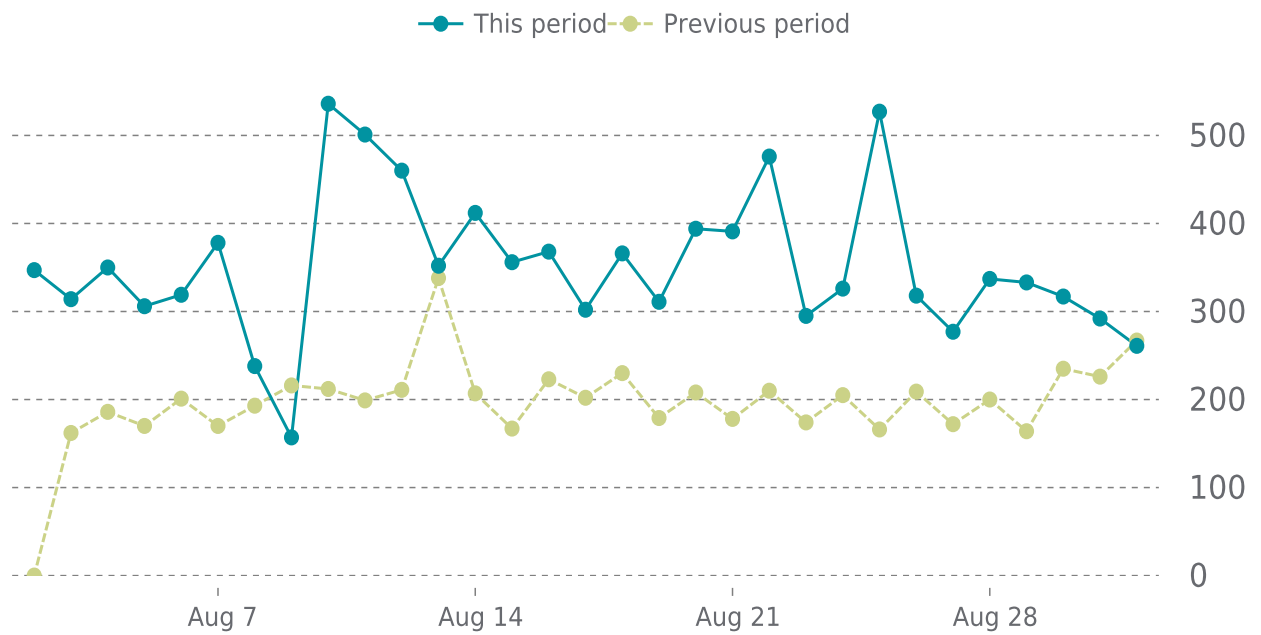

## OVERVIEW

last 24 hours  
**100%**

last 7 days  
**100%**

last 30 days  
**100%**

## UPTIME HISTORY

Event	Date	Reason	Duration
UP	06/25/2024	-	67d 16h

# ✓ ANALYTICS

Traffic up by: **79.6%**

08/01/2024 to 08/31/2024

## SESSIONS