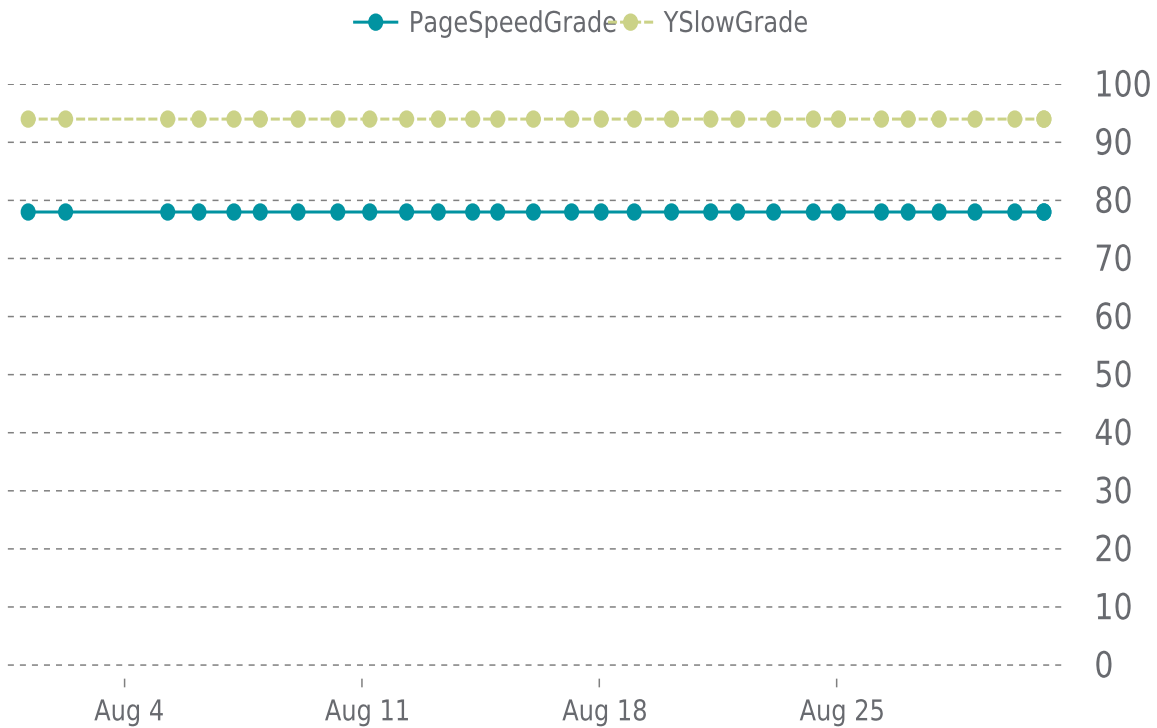

YSlow Grade

A (94%)

Previous check: 94%

PERFORMANCE OVERVIEW

PERFORMANCE HISTORY (1/2)

Date	Load time	PageSpeed	YSlow
08/31/2024 02:42	0.92 s	C (78%)	A (94%)
08/31/2024 02:41	1.00 s	C (78%)	A (94%)
08/30/2024 06:05	1.00 s	C (78%)	A (94%)
08/29/2024 01:55	1.09 s	C (78%)	A (94%)
08/28/2024 00:30	1.15 s	C (78%)	A (94%)
08/27/2024 02:37	1.14 s	C (78%)	A (94%)
08/26/2024 07:43	1.13 s	C (78%)	A (94%)
08/25/2024 01:18	1.13 s	C (78%)	A (94%)
08/24/2024 07:29	1.23 s	C (78%)	A (94%)
08/23/2024 03:22	1.25 s	C (78%)	A (94%)
08/22/2024 01:54	1.11 s	C (78%)	A (94%)
08/21/2024 06:53	1.11 s	C (78%)	A (94%)
08/20/2024 03:07	1.12 s	C (78%)	A (94%)
08/19/2024 00:42	1.09 s	C (78%)	A (94%)
08/18/2024 01:20	1.27 s	C (78%)	A (94%)