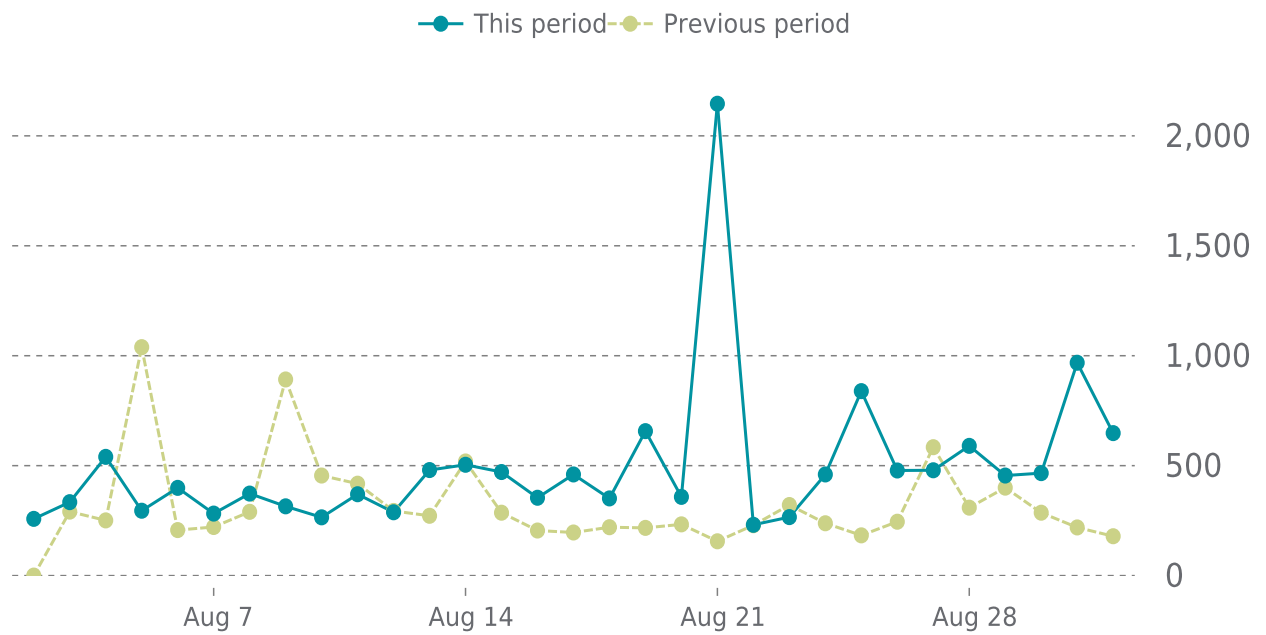

WordPress	WordPress version		Date
-	6.5.5	→ 6.6.1	08/13/2024

UPTIME

Up for: **51d 23h**
Overall Uptime: **100.000%**

OVERVIEW

last 24 hours
100%

last 7 days
100%

last 30 days
100%

UPTIME HISTORY

Event	Date	Reason	Duration
UP	07/11/2024	-	51d 23h

✓ ANALYTICS

Traffic up by: **56.1%**

08/01/2024 to 08/31/2024

SESSIONS

SECURITY

Total security checks: **4**

08/01/2024 to 08/31/2024