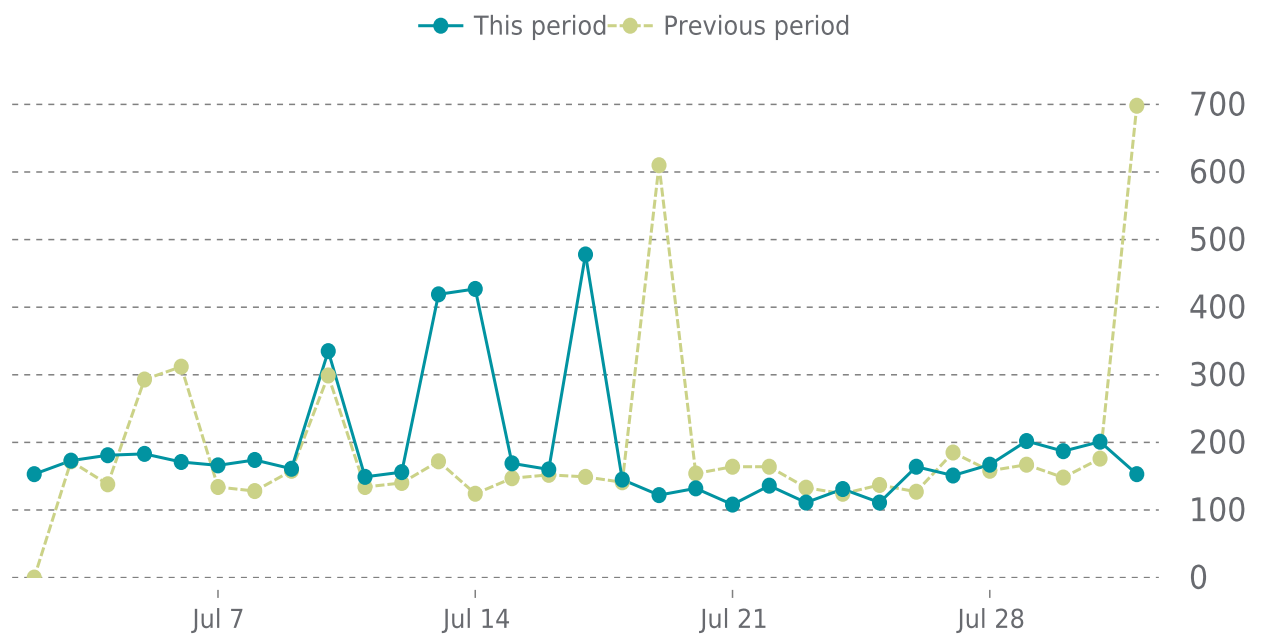

07/01/2024 to 07/31/2024

OVERVIEW

Plugin updates

5

UPDATES HISTORY

Plugin name	Plugin version		Date
Toolset Views	3.6.15	→ 3.6.16	07/29/2024
WPForms	1.8.9.2	→ 1.8.9.6	07/29/2024
Yoast SEO	22.9	→ 23.1	07/29/2024
Post Types Order	2.2.3	→ 2.2.4	07/29/2024
Classic Editor	1.6.3	→ 1.6.4	07/29/2024

UPTIME

Up for: **20d 23h**
Overall Uptime: **99.978%**

OVERVIEW

last 24 hours
100%

last 7 days
100%

last 30 days
99%

UPTIME HISTORY

Event	Date	Reason	Duration
UP	07/11/2024	-	20d 23h
DOWN	07/11/2024	Unable to connect to https://hattiesburgmidtown.com/ .	4m 41s
UP	07/10/2024	-	5h 39m
DOWN	07/10/2024	The connection has timed out.	2m 8s

✓ ANALYTICS

Traffic down by: **1%**
07/01/2024 to 07/31/2024

SESSIONS

SECURITY

Total security checks: **4**

07/01/2024 to 07/31/2024

MOST RECENT SCAN

07/30/2024