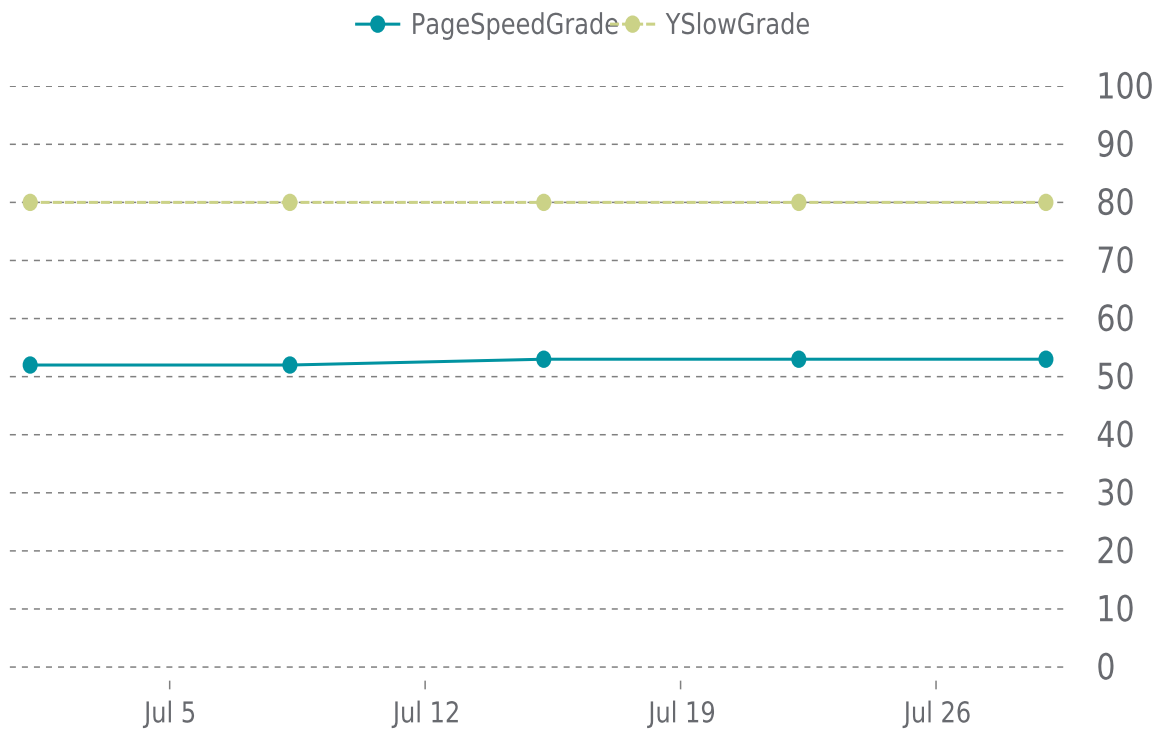

# ✓ PERFORMANCE

Total performance checks: **5**

07/01/2024 to 07/31/2024

## MOST RECENT SCAN

07/29/2024

PageSpeed Grade

**E (53%)**

Previous check: 53%

YSlow Grade

**B (80%)**

Previous check: 80%

## PERFORMANCE OVERVIEW

## PERFORMANCE HISTORY

Date	Load time	PageSpeed	YSlow
07/29/2024 00:16	3.37 s	E (53%)	B (80%)
07/22/2024 05:45	3.37 s	E (53%)	B (80%)
07/15/2024 06:02	3.33 s	E (53%)	B (80%)
07/08/2024 07:05	3.15 s	E (52%)	B (80%)
07/01/2024 04:15	3.21 s	E (52%)	B (80%)