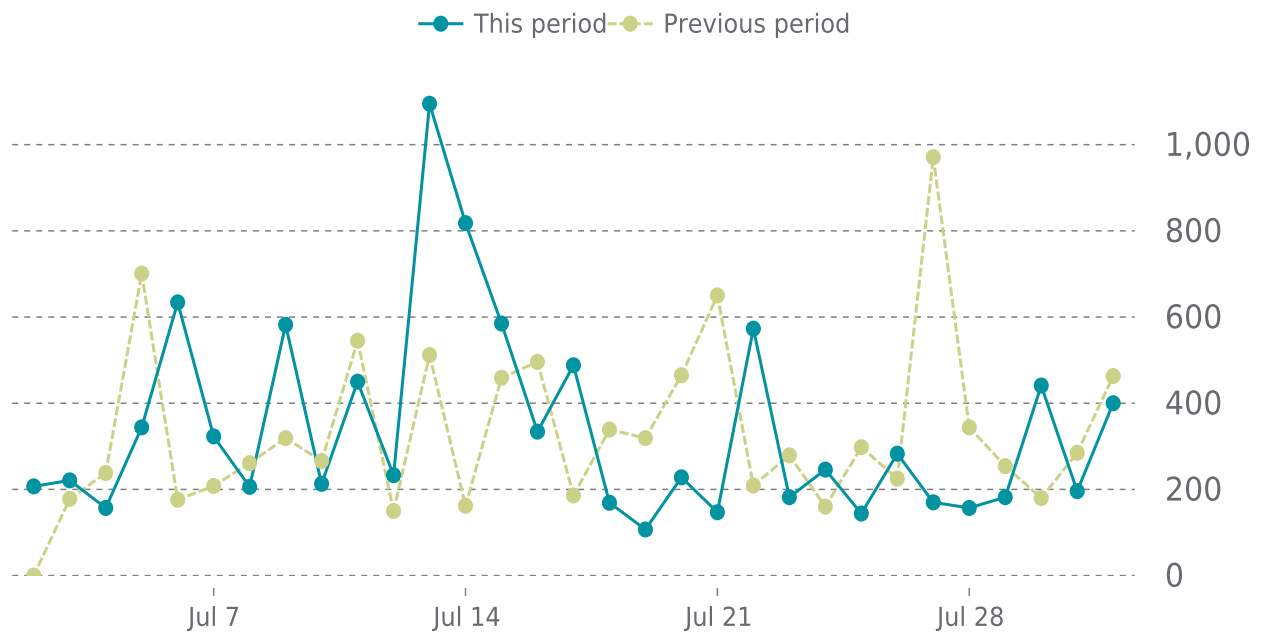

## OVERVIEW

Plugin updates

**5**

## UPDATES HISTORY

Plugin name	Plugin version		Date
WPForms	1.8.8.3	→ 1.8.9.6	07/22/2024
Yoast SEO	22.8	→ 23.0	07/22/2024
Use Any Font	6.3.06	→ 6.3.07	07/22/2024
Post Types Order	2.2.1	→ 2.2.3	07/22/2024
Classic Editor	1.6.3	→ 1.6.4	07/22/2024

# ✓ ANALYTICS

Traffic up by: **2.1%**  
07/01/2024 to 07/31/2024

## SESSIONS