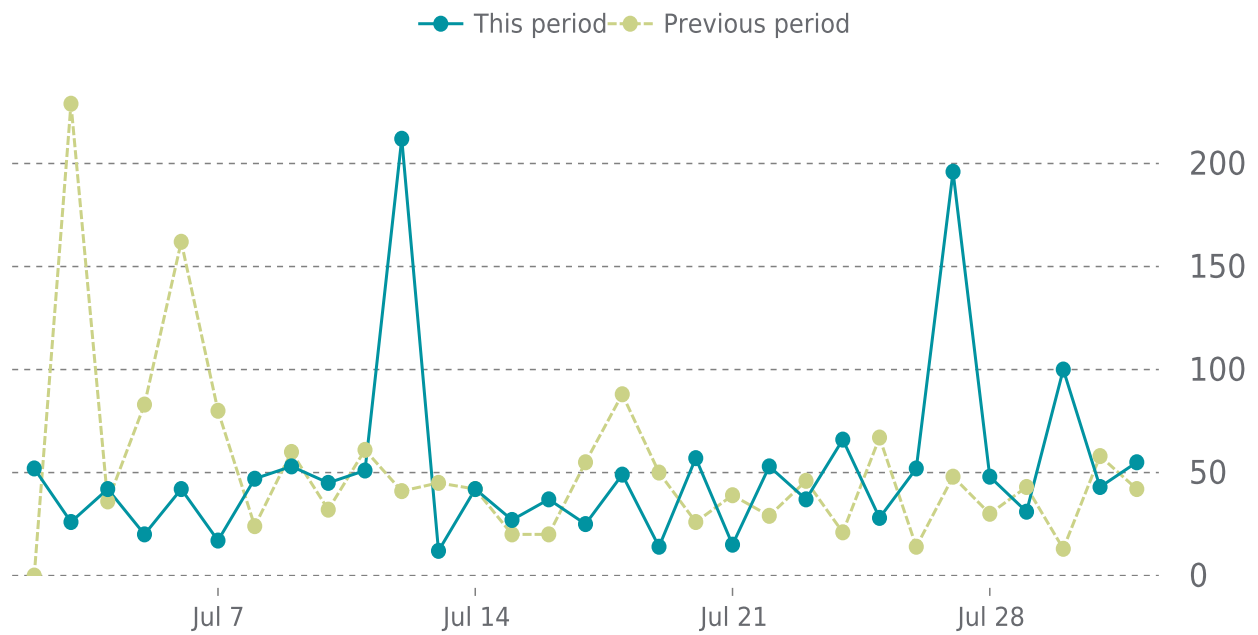

OVERVIEW

Website: <https://lumoscounselingms.com/>
IP Address: 141.193.213.10
WordPress Version: 6.5.5

ANALYTICS

0.6% average decrease in sessions in the previous period

SECURITY

Your website is safe

✓ ANALYTICS

Traffic down by: **0.6%**

07/01/2024 to 07/31/2024

SESSIONS

SECURITY

Total security checks: **4**

07/01/2024 to 07/31/2024

MOST RECENT SCAN

07/31/2024