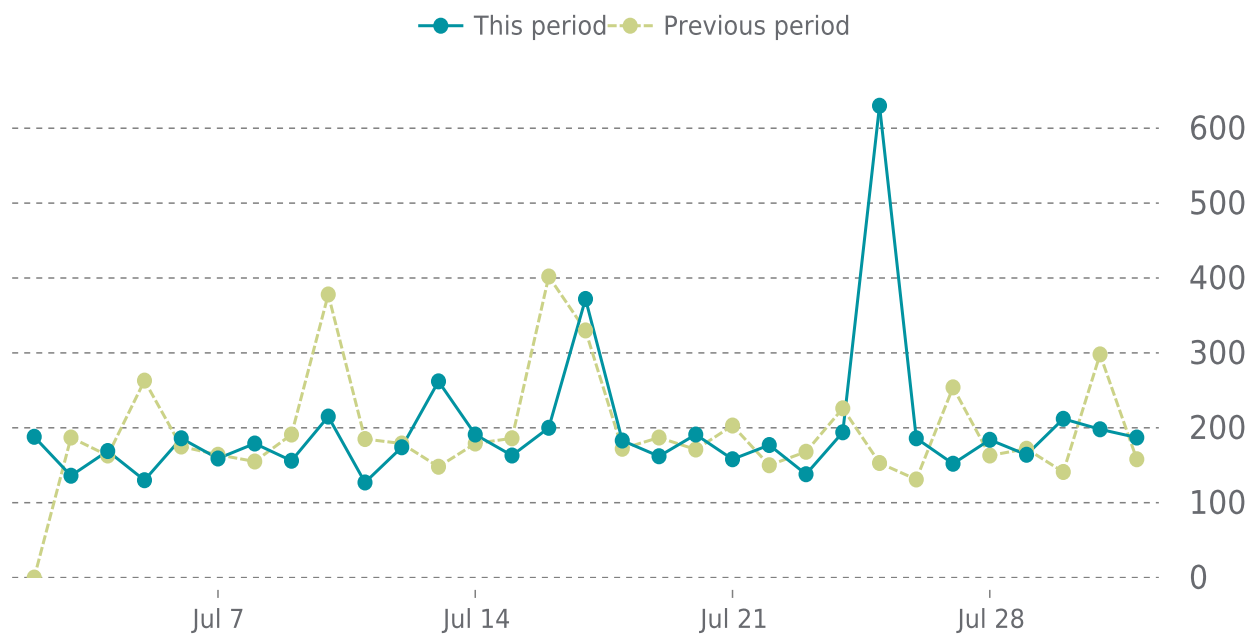

Your website is safe

UPTIME

Up for: **96d 14h**
Overall Uptime: **100.000%**

OVERVIEW

last 24 hours
100%

last 7 days
100%

last 30 days
100%

UPTIME HISTORY

Event	Date	Reason	Duration
UP	04/26/2024	-	96d 14h

✓ ANALYTICS

Traffic up by: **1.5%**
07/01/2024 to 07/31/2024

SESSIONS

SECURITY

Total security checks: **5**

07/01/2024 to 07/31/2024

MOST RECENT SCAN