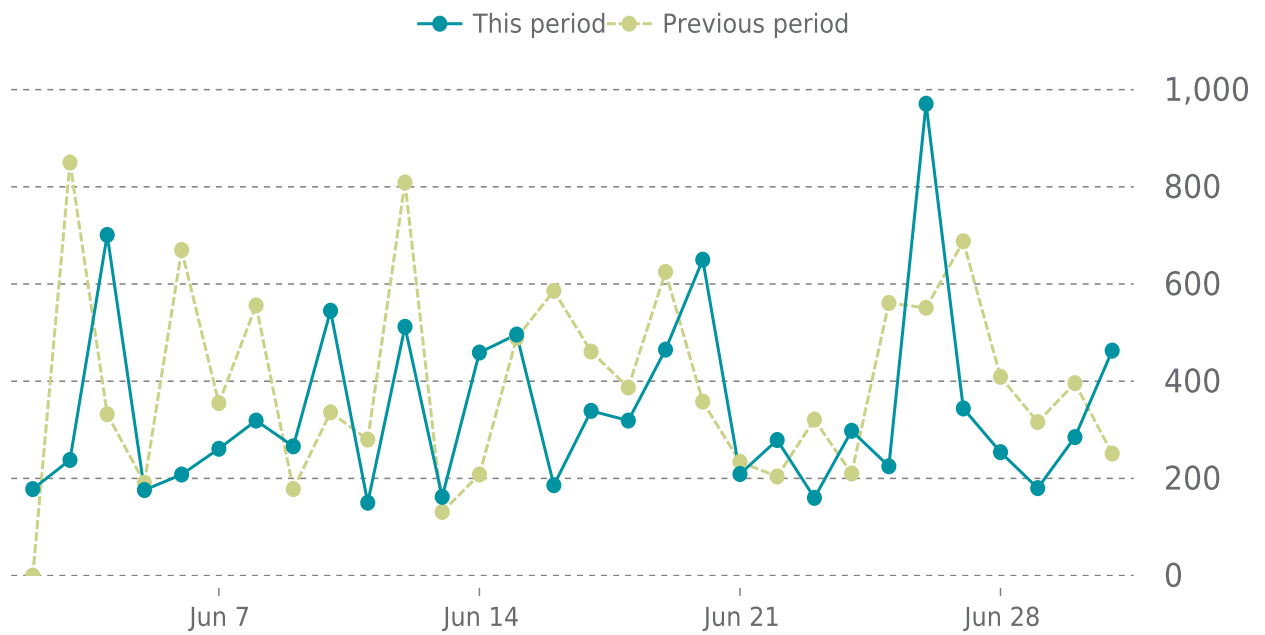

## OVERVIEW

Theme updates

**1**

WordPress updates

**1**

## UPDATES HISTORY

Theme name	Theme version	Date
Divi	4.25.1 → 4.25.2	06/18/2024

WordPress	WordPress version	Date
-	6.5.3 → 6.5.4	06/06/2024

# ✓ ANALYTICS

Traffic down by: **13.8%**

06/01/2024 to 06/30/2024

## SESSIONS