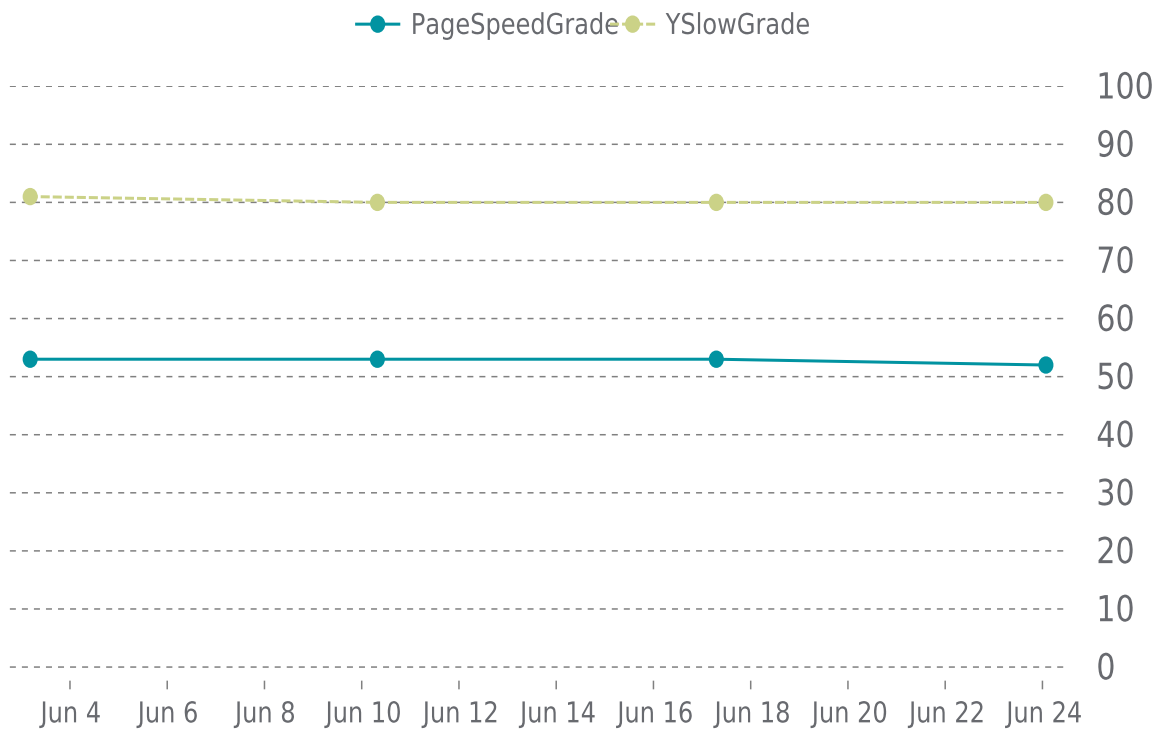

# ✓ PERFORMANCE

Total performance checks: **4**

06/01/2024 to 06/30/2024

## MOST RECENT SCAN

06/24/2024

PageSpeed Grade

**E (52%)**

Previous check: 53%

YSlow Grade

**B (80%)**

Previous check: 80%

## PERFORMANCE OVERVIEW

## PERFORMANCE HISTORY

Date	Load time	PageSpeed	YSlow
06/24/2024 01:43	3.40 s	E (52%)	B (80%)
06/17/2024 07:02	3.05 s	E (53%)	B (80%)
06/10/2024 07:44	3.21 s	E (53%)	B (80%)
06/03/2024 04:21	3.59 s	E (53%)	B (81%)