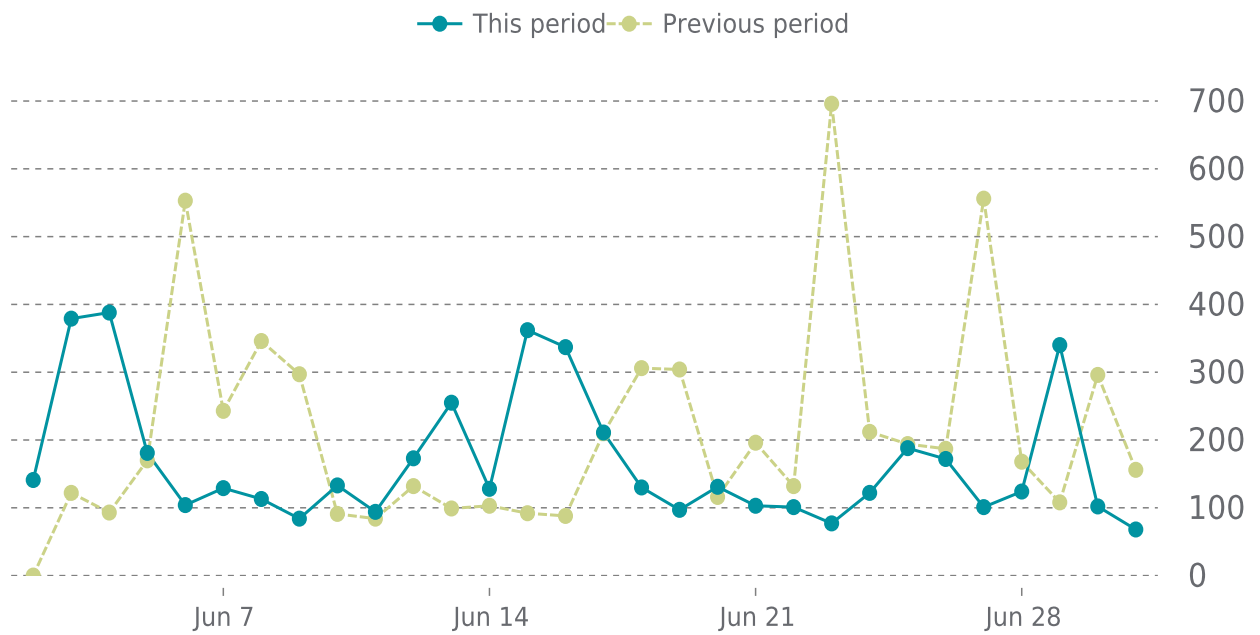

1

UPDATES HISTORY

Theme name	Theme version	Date
Divi	4.25.1 → 4.25.2	06/18/2024

WordPress	WordPress version	Date
-	6.5.3 → 6.5.4	06/11/2024

✓ ANALYTICS

Traffic down by: **20.2%**

06/01/2024 to 06/30/2024

SESSIONS