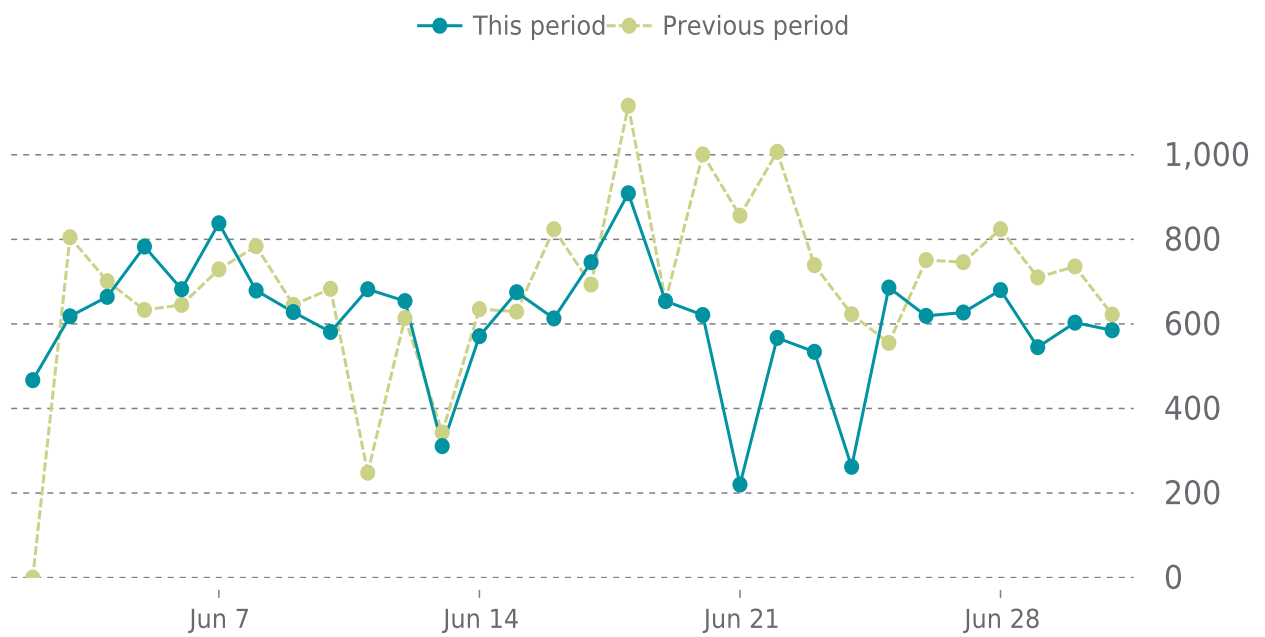

UPDATES HISTORY

Theme name	Theme version	Date
Divi	4.25.1 → 4.25.2	06/19/2024

UPTIME

Up for: **82d 17h**
Overall Uptime: **100.000%**

OVERVIEW

last 24 hours

100%

last 7 days

100%

last 30 days

100%

UPTIME HISTORY

Event	Date	Reason	Duration
UP	04/09/2024	-	82d 17h

✓ ANALYTICS

Traffic down by: **10.9%**

06/01/2024 to 06/30/2024

SESSIONS

SECURITY

Total security checks: **4**

06/01/2024 to 06/30/2024

MOST RECENT SCAN

06/27/2024

Status: **Clean**

Malware: **Clean**