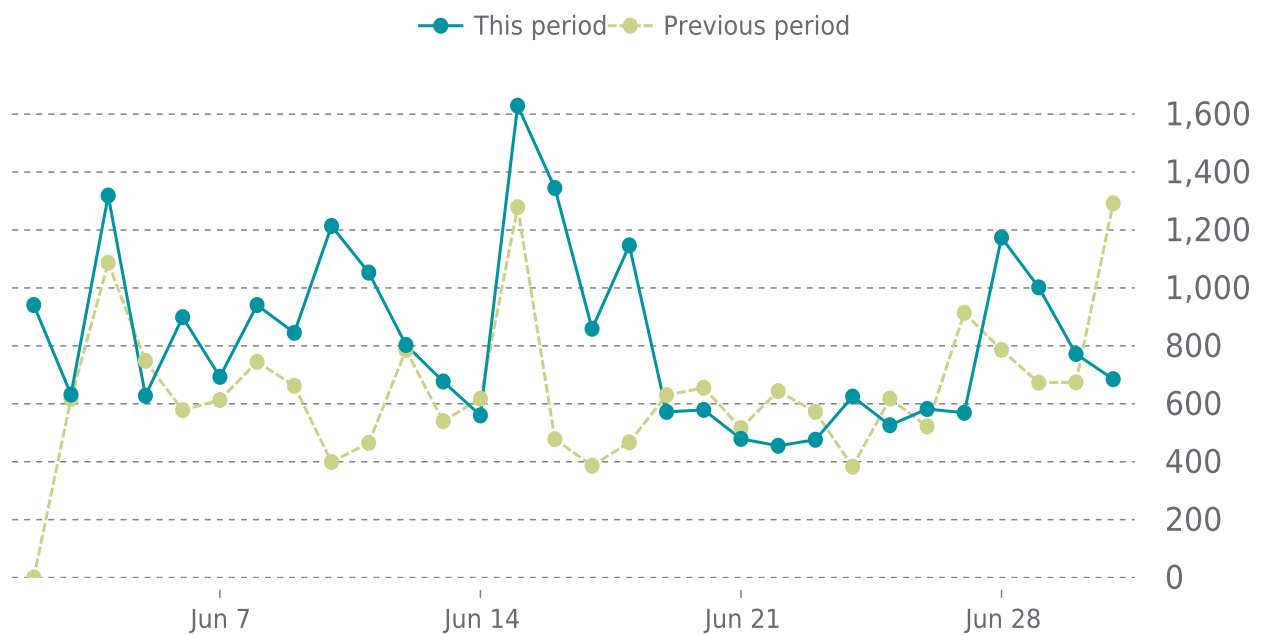

## OVERVIEW

last 24 hours  
**100%**

last 7 days  
**100%**

last 30 days  
**100%**

## UPTIME HISTORY

Event	Date	Reason	Duration
UP	11/08/2023	-	235d 14h

# ✓ ANALYTICS

Traffic up by: **27.6%**

06/01/2024 to 06/30/2024

## SESSIONS