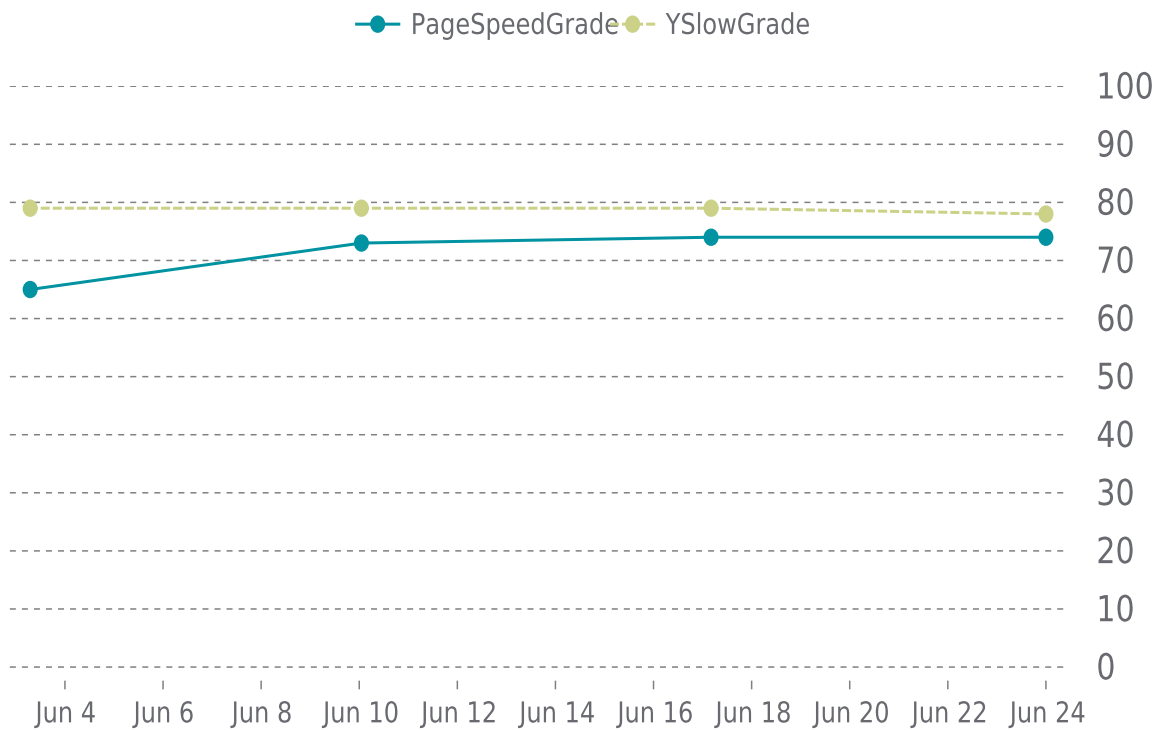

# ✓ PERFORMANCE

Total performance checks: **5**

06/01/2024 to 06/30/2024

## MOST RECENT SCAN

06/24/2024

PageSpeed Grade

**C (74%)**

Previous check: 74%

YSlow Grade

**C (78%)**

Previous check: 79%

## PERFORMANCE OVERVIEW

## PERFORMANCE HISTORY

Date	Load time	PageSpeed	YSlow
06/24/2024 00:00	2.20 s	C (74%)	C (78%)
06/17/2024 04:10	1.80 s	C (74%)	C (79%)
06/10/2024 01:04	1.93 s	C (73%)	C (79%)
06/03/2024 06:59	1.65 s	D (65%)	C (79%)
06/03/2024 06:59	1.72 s	D (65%)	C (79%)