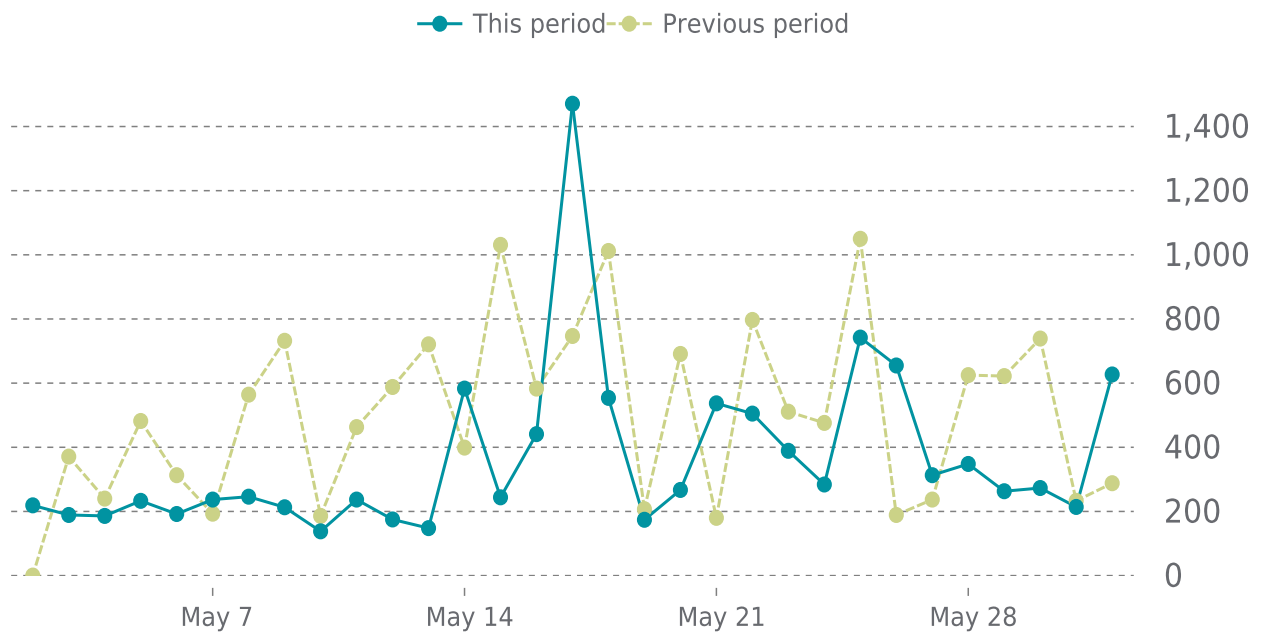

100%

last 30 days

100%

UPTIME HISTORY

Event	Date	Reason	Duration
UP	01/25/2024	-	127d 6h

✓ ANALYTICS

Traffic down by: **27%**

05/01/2024 to 05/31/2024

SESSIONS

SECURITY

Total security checks: **4**

05/01/2024 to 05/31/2024

MOST RECENT SCAN

05/31/2024

Status: **Clean**

Malware: **Clean**