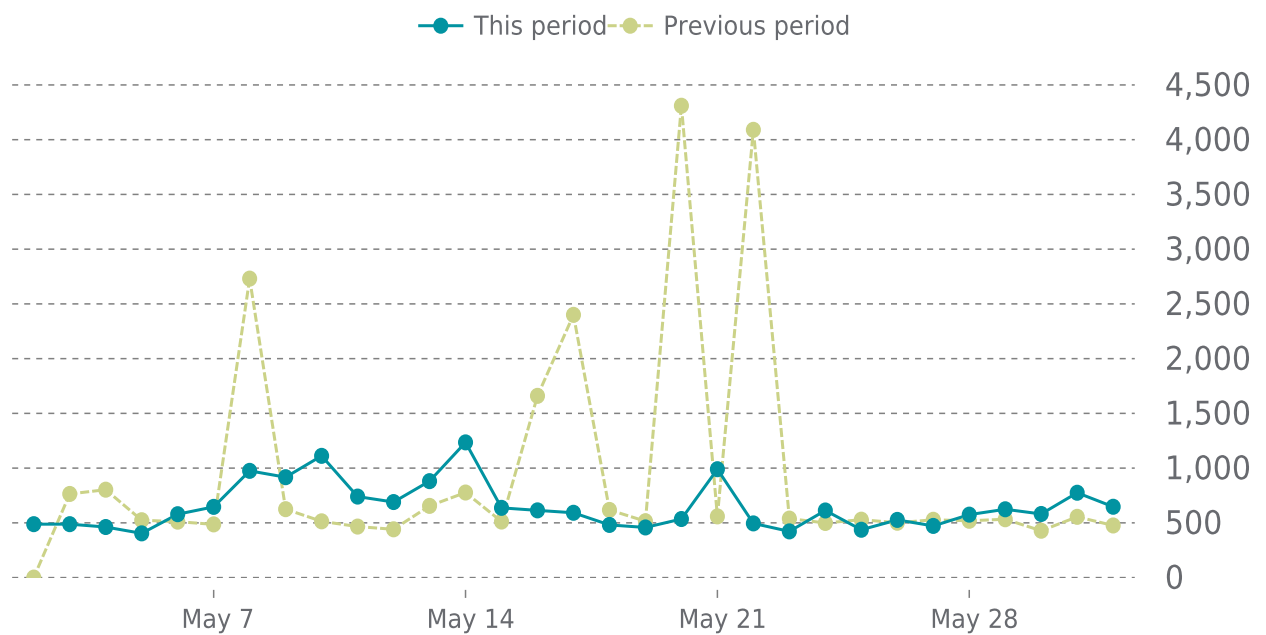

WordPress	WordPress version	Date
-	6.5.2 → 6.5.3	05/13/2024

✓ ANALYTICS

Traffic down by: **30.9%**

05/01/2024 to 05/31/2024

SESSIONS

SECURITY

Total security checks: **5**

05/01/2024 to 05/31/2024