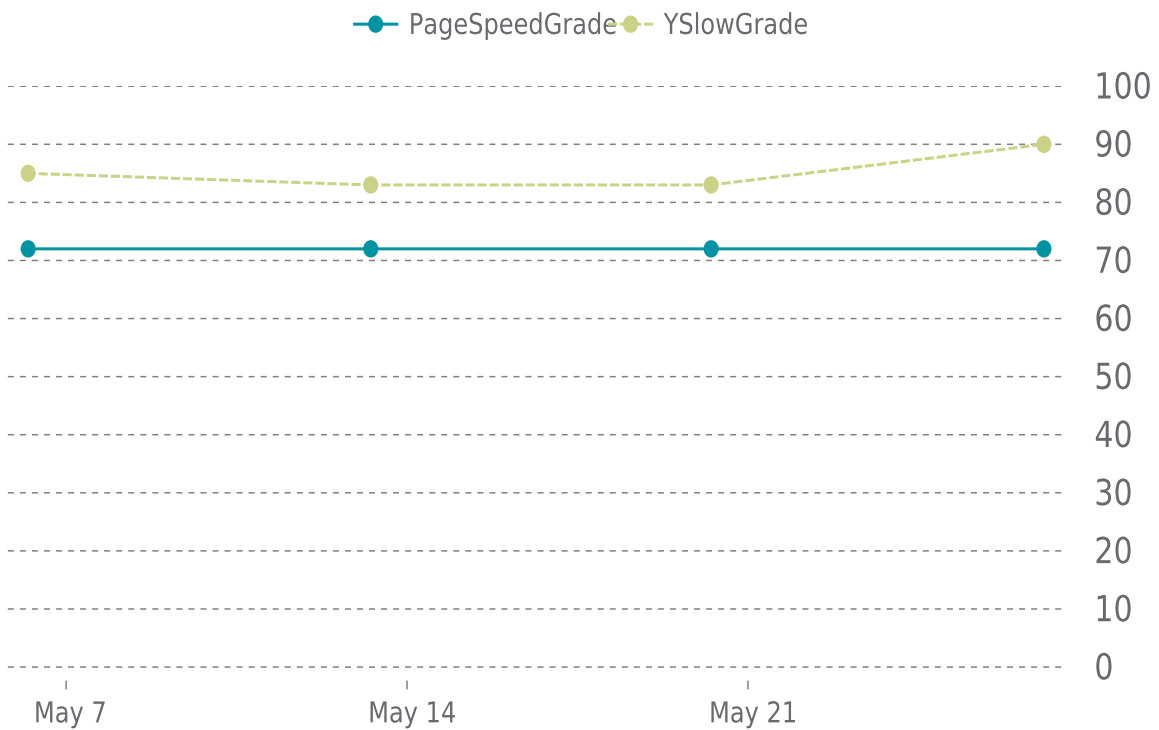

WordPress	WordPress version	Date
-	6.5.2 → 6.5.3	05/13/2024

✓ ANALYTICS

Traffic down by: **30.9%**

05/01/2024 to 05/31/2024

SESSIONS

SECURITY

Total security checks: **5**

05/01/2024 to 05/31/2024

✓ PERFORMANCE

Total performance checks: **4**

05/01/2024 to 05/31/2024

MOST RECENT SCAN

05/27/2024

PageSpeed Grade

C (72%)

Previous check: 72%

YSlow Grade

A (90%)

Previous check: 83%

PERFORMANCE OVERVIEW

PERFORMANCE HISTORY

Date	Load time	PageSpeed	YSlow
05/27/2024 01:52	1.32 s	C (72%)	A (90%)
05/20/2024 05:52	1.11 s	C (72%)	B (83%)
05/13/2024 06:07	1.39 s	C (72%)	B (83%)
05/06/2024 05:17	1.27 s	C (72%)	B (85%)