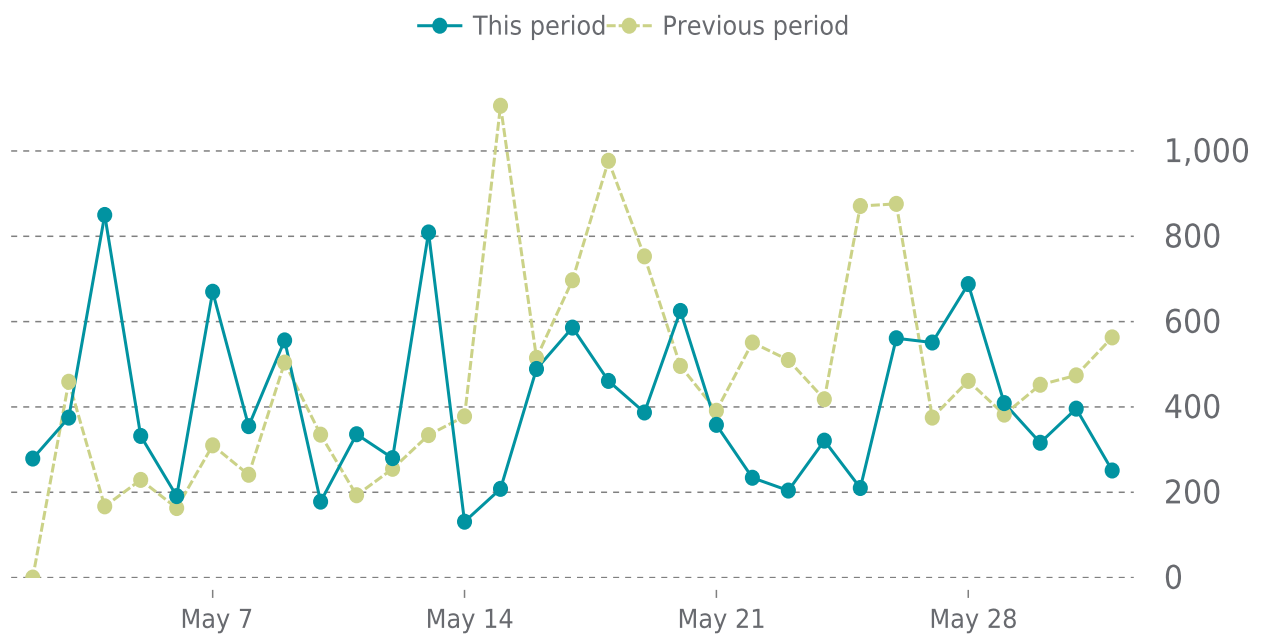

UPDATES HISTORY

Plugin name	Plugin version		Date
Yoast SEO	22.7	→ 22.8	05/31/2024
Use Any Font	6.3.05	→ 6.3.06	05/21/2024
ManageWP - Worker	4.9.19	→ 4.9.20	05/17/2024
Yoast SEO	22.6	→ 22.7	05/17/2024

Theme name	Theme version		Date
Divi	4.25.0	→ 4.25.1	05/13/2024

UPDATES HISTORY

WordPress	WordPress version	Date
-	6.4.3 → 6.5.3	05/13/2024

✓ ANALYTICS

Traffic down by: **12.7%**

05/01/2024 to 05/31/2024

SESSIONS

SECURITY

Total security checks: **5**