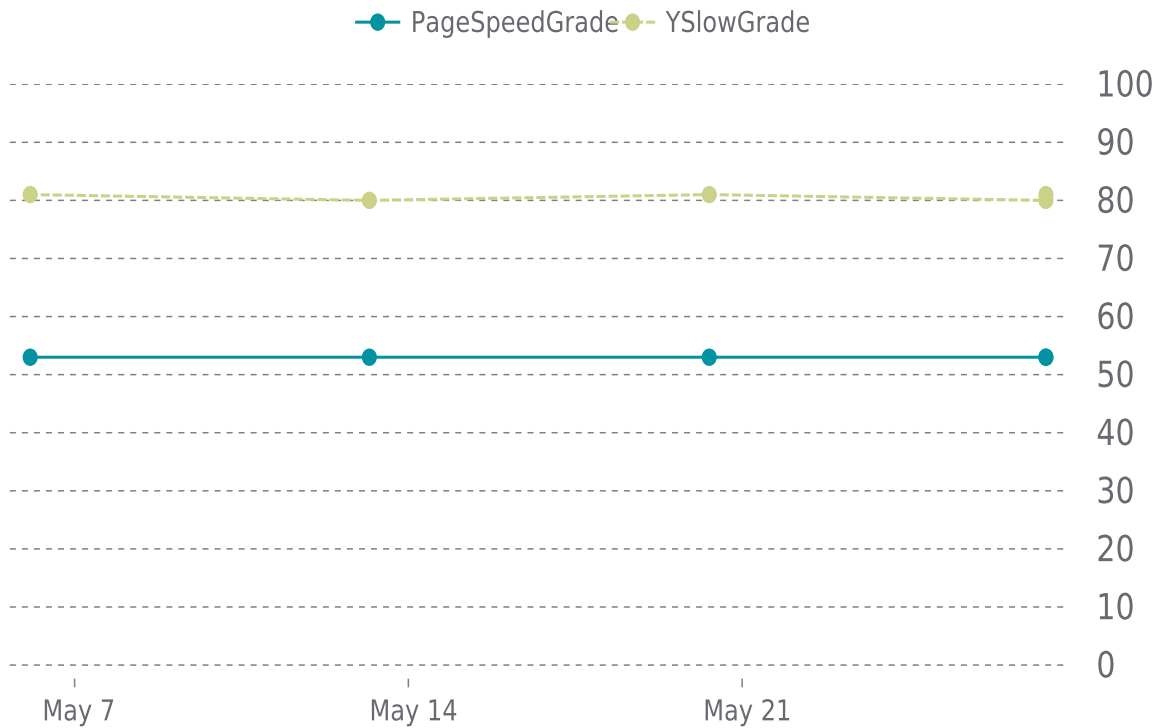

UPDATES HISTORY

WordPress	WordPress version	Date
-	6.4.3 → 6.5.3	05/13/2024

✓ ANALYTICS

Traffic down by: **12.7%**

05/01/2024 to 05/31/2024

SESSIONS

SECURITY

Total security checks: **5**

✓ PERFORMANCE

Total performance checks: **5**

05/01/2024 to 05/31/2024

MOST RECENT SCAN

05/27/2024

PageSpeed Grade

E (53%)

Previous check: 53%

YSlow Grade

B (81%)

Previous check: 80%

PERFORMANCE OVERVIEW

PERFORMANCE HISTORY

Date	Load time	PageSpeed	YSlow
05/27/2024 08:55	3.30 s	E (53%)	B (81%)
05/27/2024 08:54	3.38 s	E (53%)	B (80%)
05/20/2024 07:27	3.11 s	E (53%)	B (81%)
05/13/2024 04:22	3.46 s	E (53%)	B (80%)
05/06/2024 01:38	3.06 s	E (53%)	B (81%)