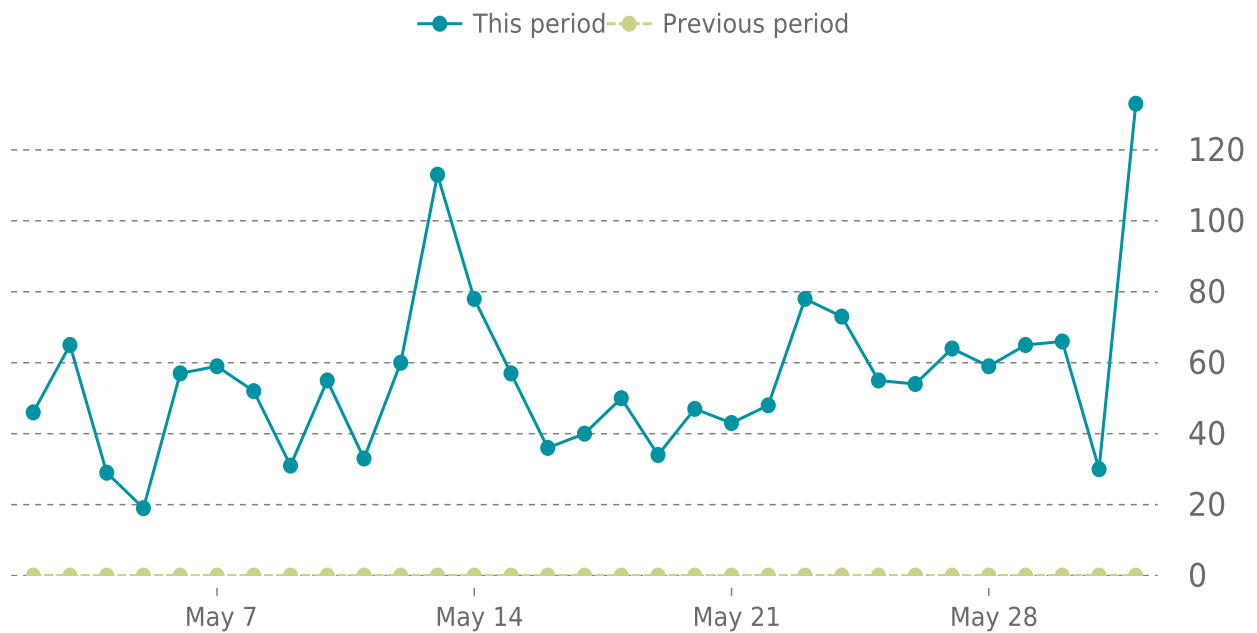

UPDATES HISTORY

Theme name	Theme version	Date
Twenty Twenty-Two	1.3 → 1.7	05/13/2024
Twenty Twenty-Three	1.0 → 1.4	05/13/2024
Twenty Twenty-One	1.7 → 2.2	05/13/2024
Divi	4.22.0 → 4.25.1	05/13/2024

WordPress	WordPress version	Date
-	6.4.3 → 6.5.3	05/13/2024

✓ ANALYTICS

Traffic up by: **0%**
05/01/2024 to 05/31/2024

SESSIONS

SECURITY

Total security checks: **5**

05/01/2024 to 05/31/2024

MOST RECENT SCAN

05/30/2024