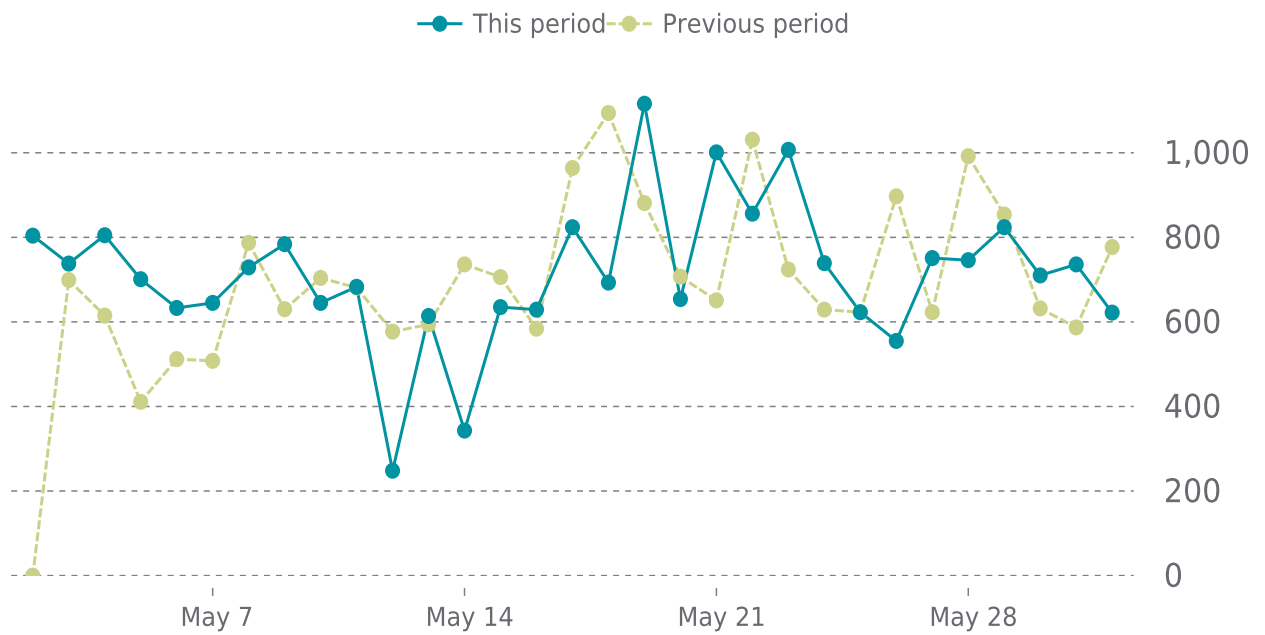

## OVERVIEW

last 24 hours

**100%**

last 7 days

**100%**

last 30 days

**100%**

## UPTIME HISTORY

| Event | Date       | Reason | Duration |
|-------|------------|--------|----------|
| UP    | 04/09/2024 | -      | 52d 17h  |

# ✓ ANALYTICS

Traffic up by: **3.2%**

05/01/2024 to 05/31/2024

## SESSIONS