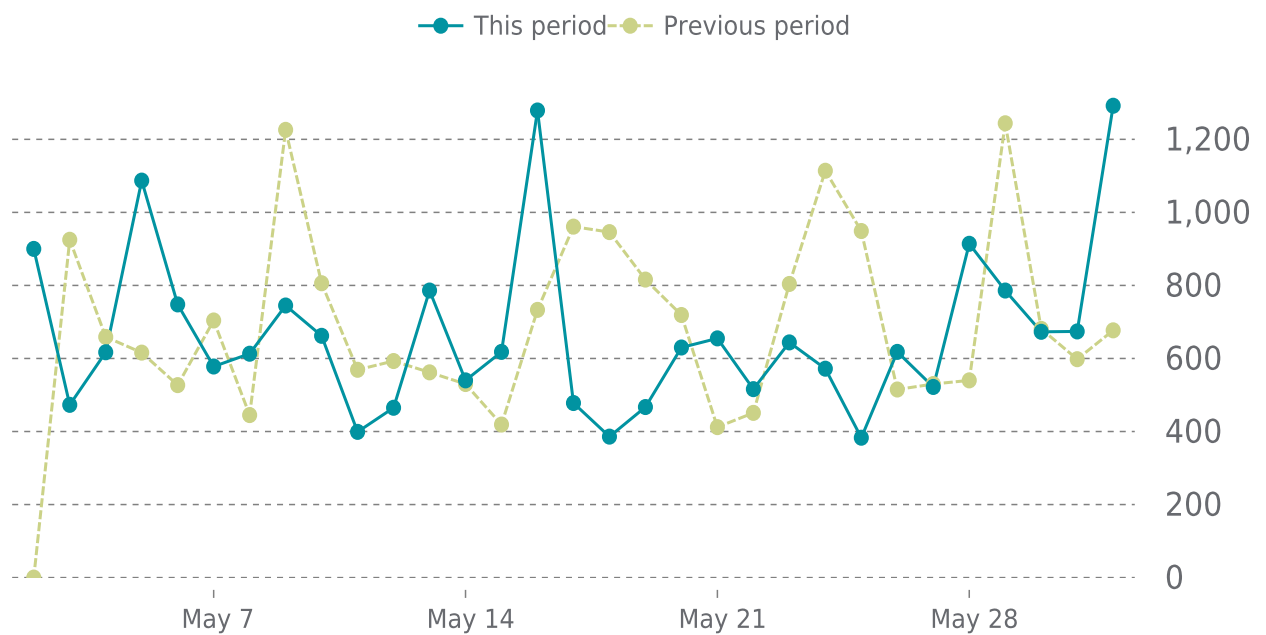

Theme name	Theme version		Date
Divi	4.25.0	→ 4.25.1	05/13/2024

UPDATES HISTORY

WordPress	WordPress version	Date
-	6.5.2 → 6.5.3	05/13/2024

UPTIME

Up for: **205d 14h**
Overall Uptime: **100.000%**

OVERVIEW

last 24 hours
100%

last 7 days
100%

last 30 days
100%

UPTIME HISTORY

Event	Date	Reason	Duration
UP	11/08/2023	-	205d 14h

✓ ANALYTICS

Traffic down by: **2.6%**

05/01/2024 to 05/31/2024

SESSIONS