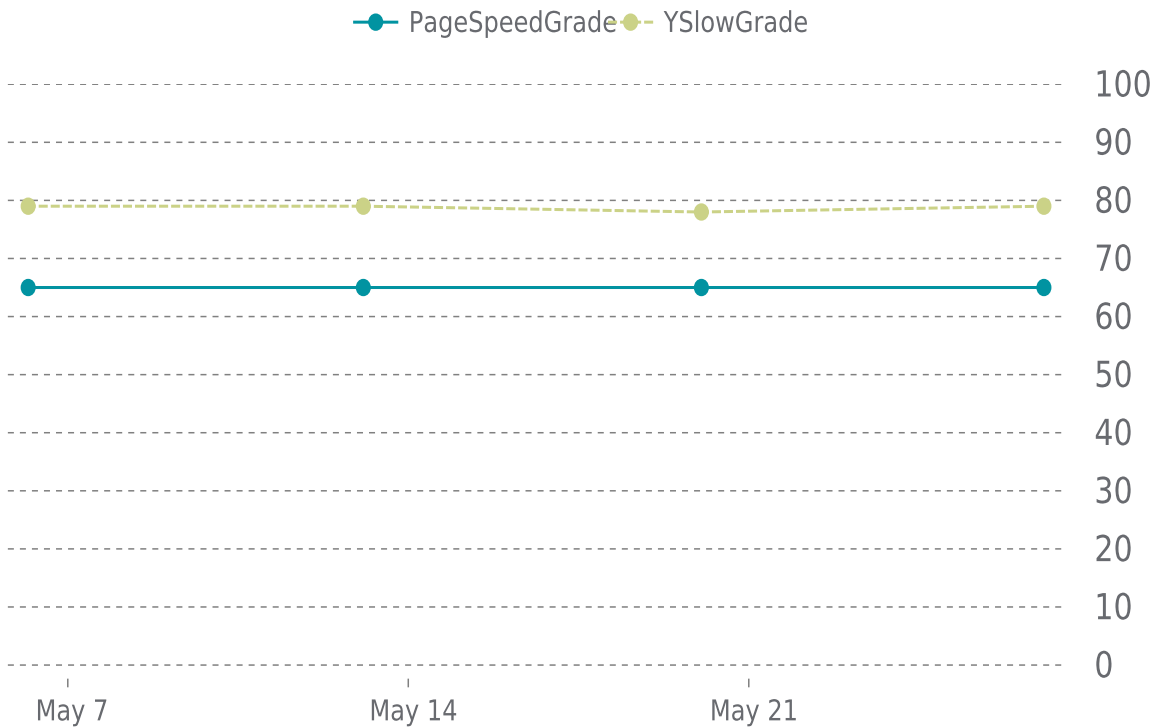

✓ PERFORMANCE

Total performance checks: **4**

05/01/2024 to 05/31/2024

MOST RECENT SCAN

05/27/2024

PageSpeed Grade

D (65%)

Previous check: 65%

YSlow Grade

C (79%)

Previous check: 78%

PERFORMANCE OVERVIEW

PERFORMANCE HISTORY

Date	Load time	PageSpeed	YSlow
05/27/2024 01:37	1.81 s	D (65%)	C (79%)
05/20/2024 00:37	1.93 s	D (65%)	C (78%)
05/13/2024 01:49	1.73 s	D (65%)	C (79%)
05/06/2024 04:27	1.84 s	D (65%)	C (79%)