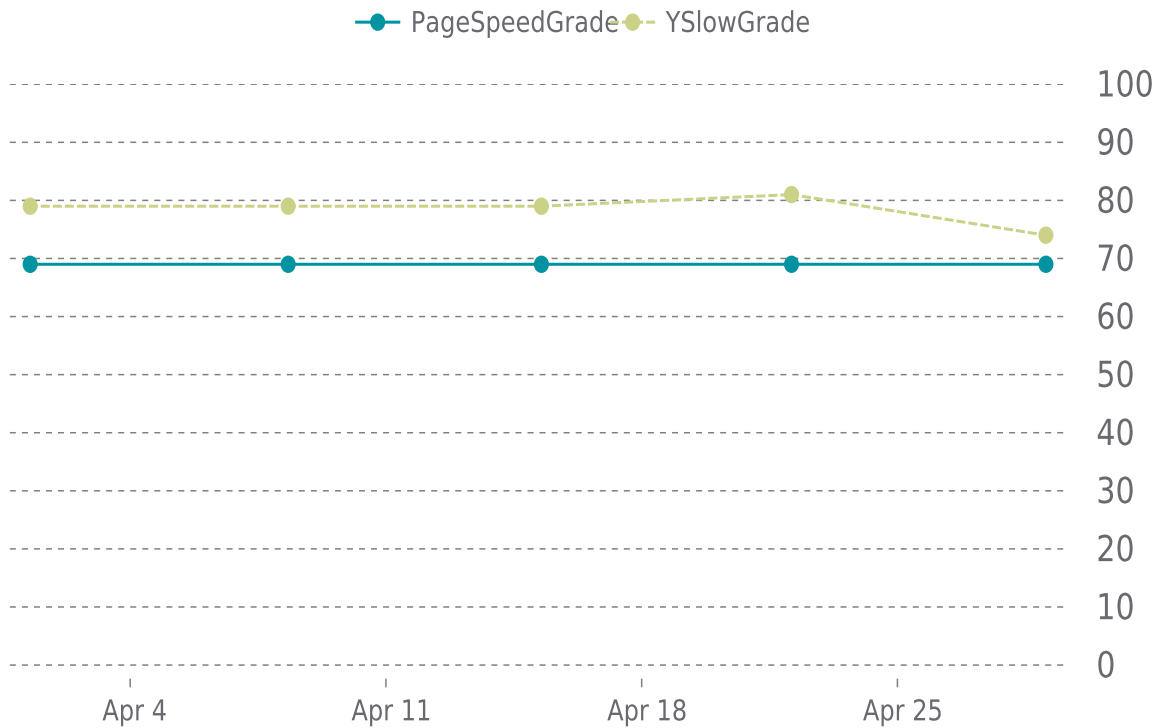

# ✓ PERFORMANCE

Total performance checks: **5**

04/01/2024 to 04/30/2024

## MOST RECENT SCAN

04/29/2024

PageSpeed Grade

**D (69%)**

Previous check: 69%

YSlow Grade

**C (74%)**

Previous check: 81%

## PERFORMANCE OVERVIEW