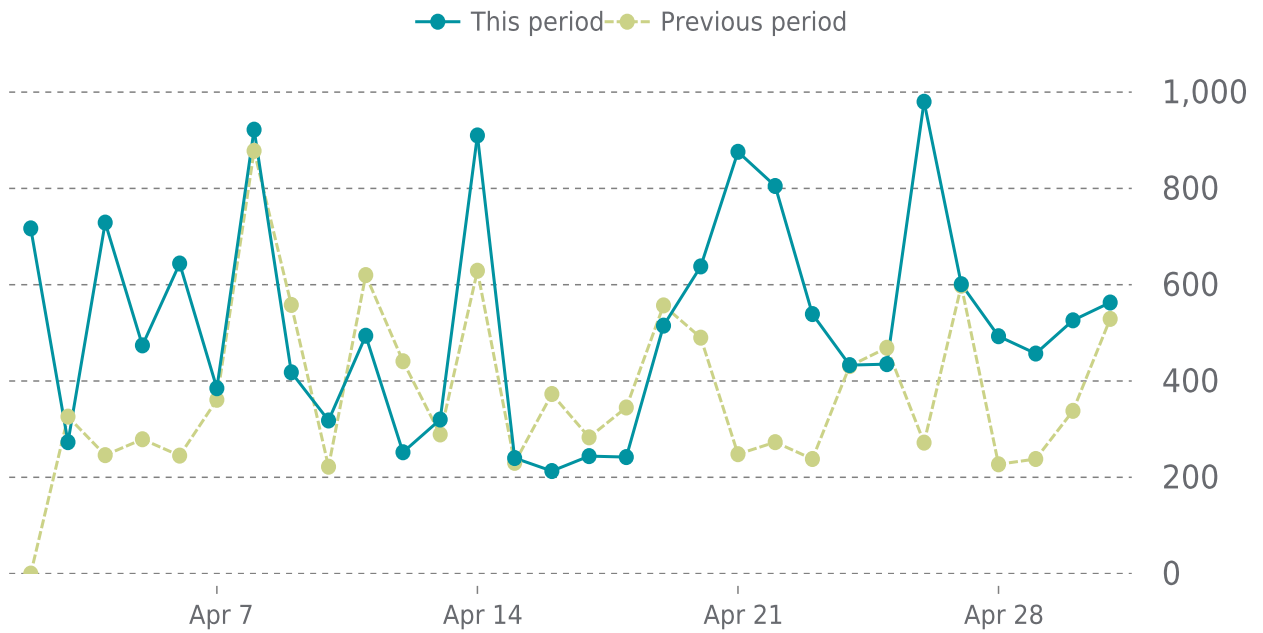

## OVERVIEW

last 24 hours  
**100%**

last 7 days  
**100%**

last 30 days  
**100%**

## UPTIME HISTORY

Event	Date	Reason	Duration
UP	07/28/2023	-	277d 20h

# ✓ ANALYTICS

Traffic up by: **39.4%**

04/01/2024 to 04/30/2024

## SESSIONS