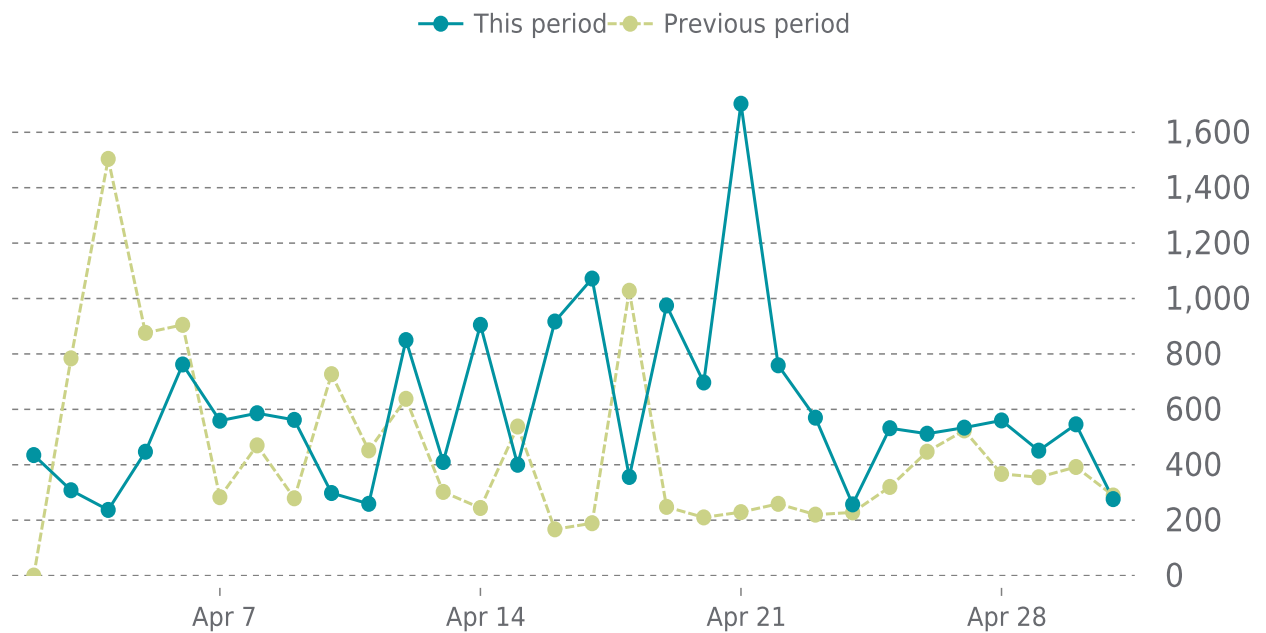

## OVERVIEW

last 24 hours  
**100%**

last 7 days  
**100%**

last 30 days  
**100%**

## UPTIME HISTORY

Event	Date	Reason	Duration
UP	01/29/2024	-	91d 23h

# ✓ ANALYTICS

Traffic up by: **31.6%**  
04/01/2024 to 04/30/2024

## SESSIONS