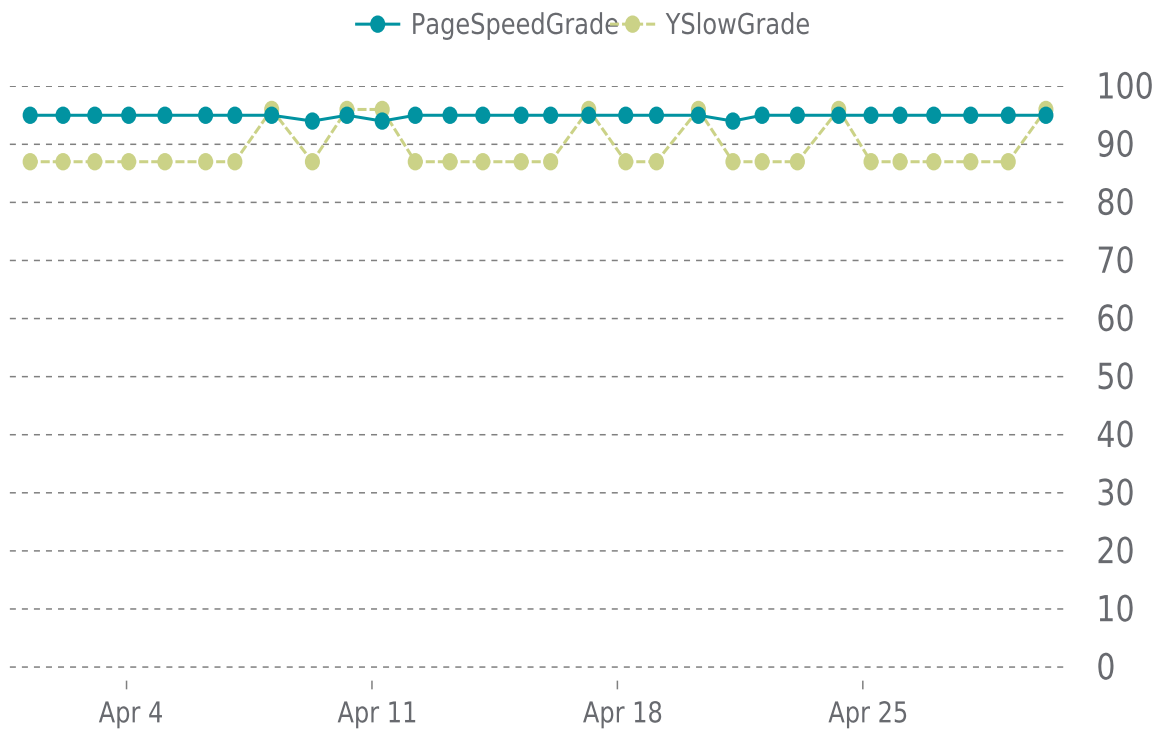

✓ PERFORMANCE

Total performance checks: **30**

04/01/2024 to 04/30/2024

MOST RECENT SCAN

04/30/2024

PageSpeed Grade

A (95%)

Previous check: 95%

YSlow Grade

A (96%)

Previous check: 87%

PERFORMANCE OVERVIEW