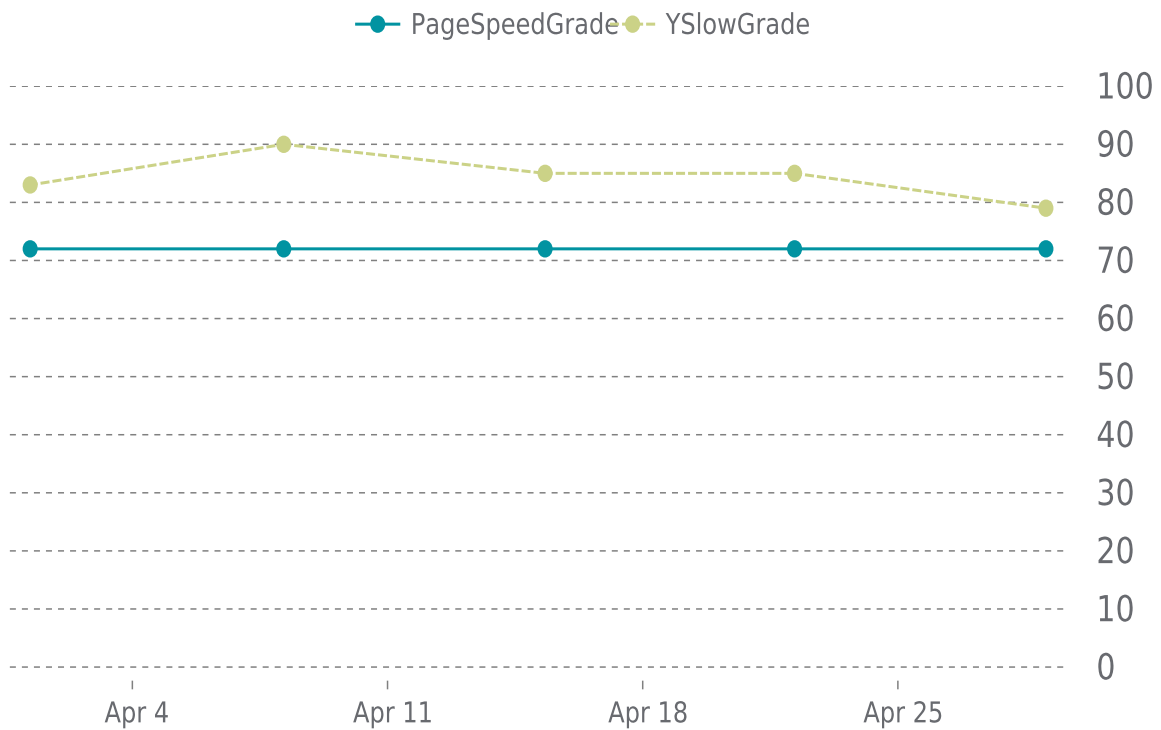

# ✓ PERFORMANCE

Total performance checks: **5**

04/01/2024 to 04/30/2024

## MOST RECENT SCAN

04/29/2024

PageSpeed Grade

**C (72%)**

Previous check: 72%

YSlow Grade

**C (79%)**

Previous check: 85%

## PERFORMANCE OVERVIEW