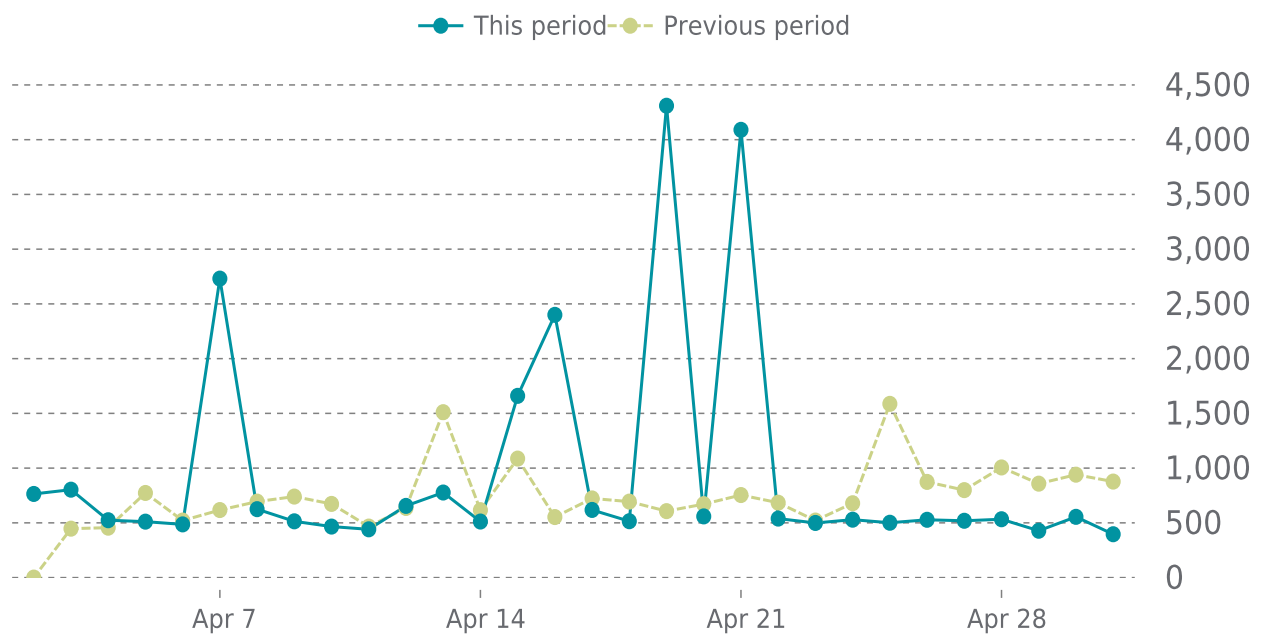

| WordPress | WordPress version | Date       |
|-----------|-------------------|------------|
| -         | 6.4.3 → 6.5.2     | 04/23/2024 |

# ✓ ANALYTICS

Traffic up by: **31.4%**

04/01/2024 to 04/30/2024

## SESSIONS