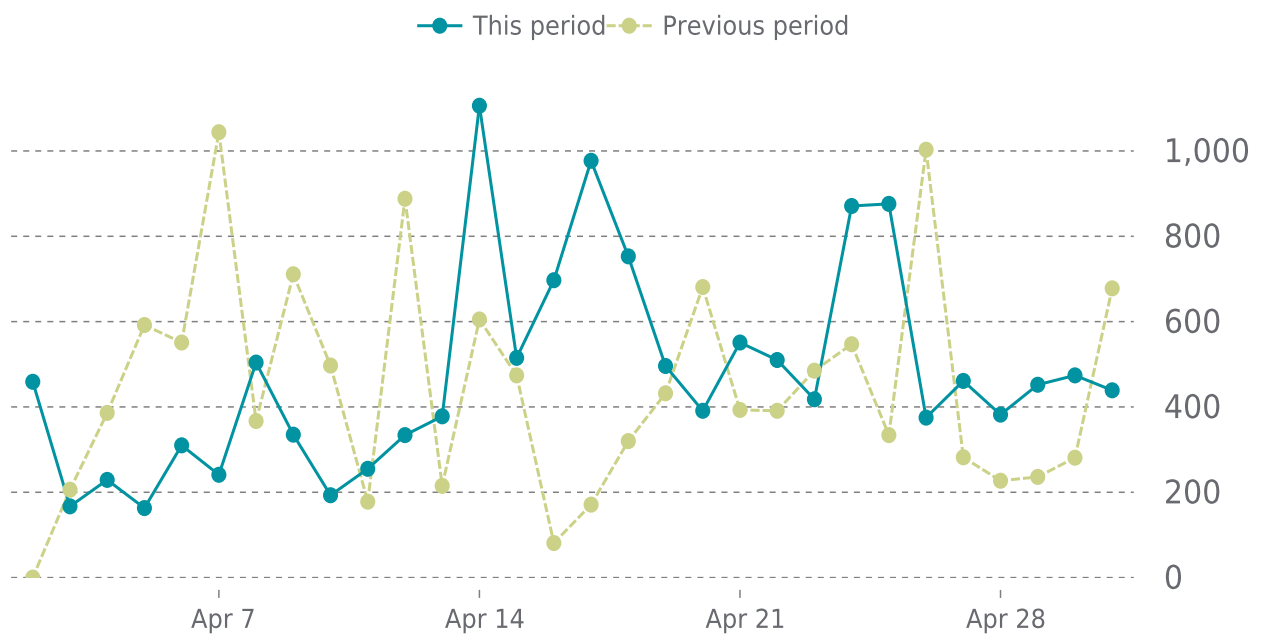

UPDATES HISTORY

Theme name	Theme version	Date
Divi	4.10.7 → 4.25	04/22/2024

✓ ANALYTICS

Traffic up by: **8%**
04/01/2024 to 04/30/2024

SESSIONS

SECURITY

Total security checks: **7**

04/01/2024 to 04/30/2024

MOST RECENT SCAN

04/29/2024

Status: **Clean**

Malware: **Clean**

Web Trust: **Clean**

Vulnerabilities: **0**

SECURITY SCAN HISTORY

Date	Malware	Vulnerabilities	Web Trust
04/29/2024 10:36	Clean	Clean	Clean
04/29/2024 1:08	Clean	Clean	Clean
04/22/2024 6:58	Clean	Clean	Clean
04/15/2024 5:48	Clean	Clean	Clean
04/08/2024 1:33	Clean	Clean	Clean
04/08/2024 1:29	Clean	Clean	Clean
04/01/2024 6:03	Clean	Clean	Clean