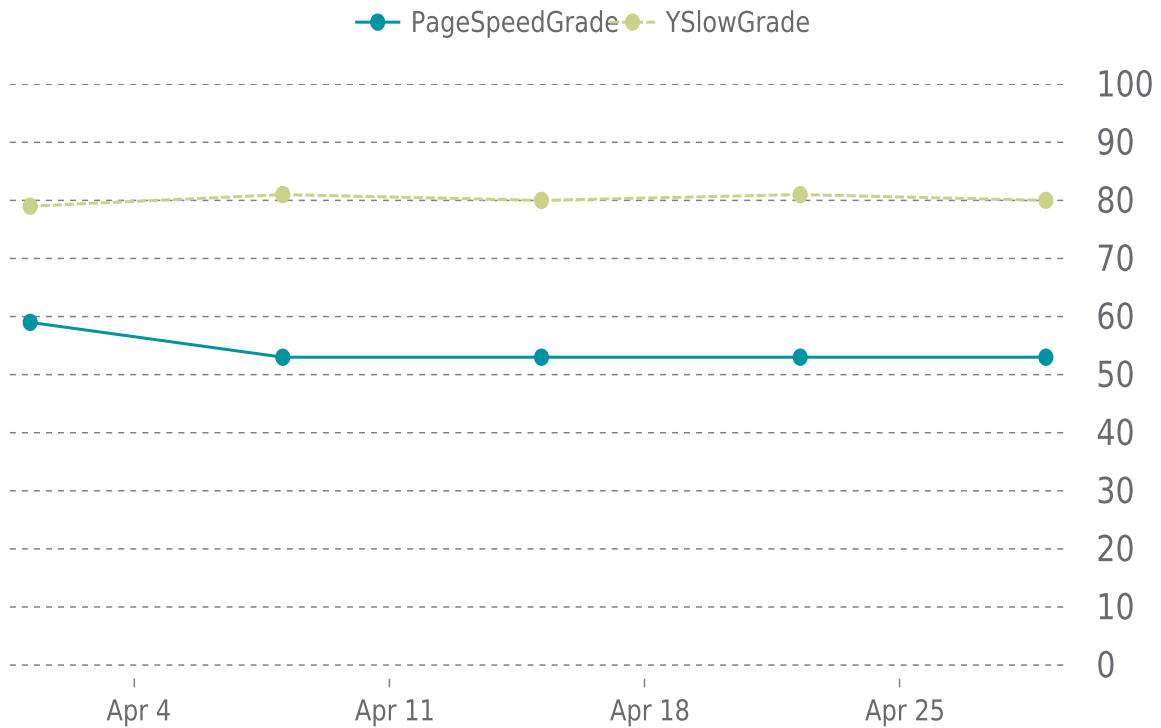

✓ PERFORMANCE

Total performance checks: **5**

04/01/2024 to 04/30/2024

MOST RECENT SCAN

04/29/2024

PageSpeed Grade

E (53%)

Previous check: 53%

YSlow Grade

B (80%)

Previous check: 81%

PERFORMANCE OVERVIEW

PERFORMANCE HISTORY

Date	Load time	PageSpeed	YSlow
04/29/2024 00:23	3.09 s	E (53%)	B (80%)
04/22/2024 06:34	3.63 s	E (53%)	B (81%)
04/15/2024 04:11	3.13 s	E (53%)	B (80%)
04/08/2024 01:48	3.41 s	E (53%)	B (81%)
04/01/2024 03:25	3.01 s	E (59%)	C (79%)